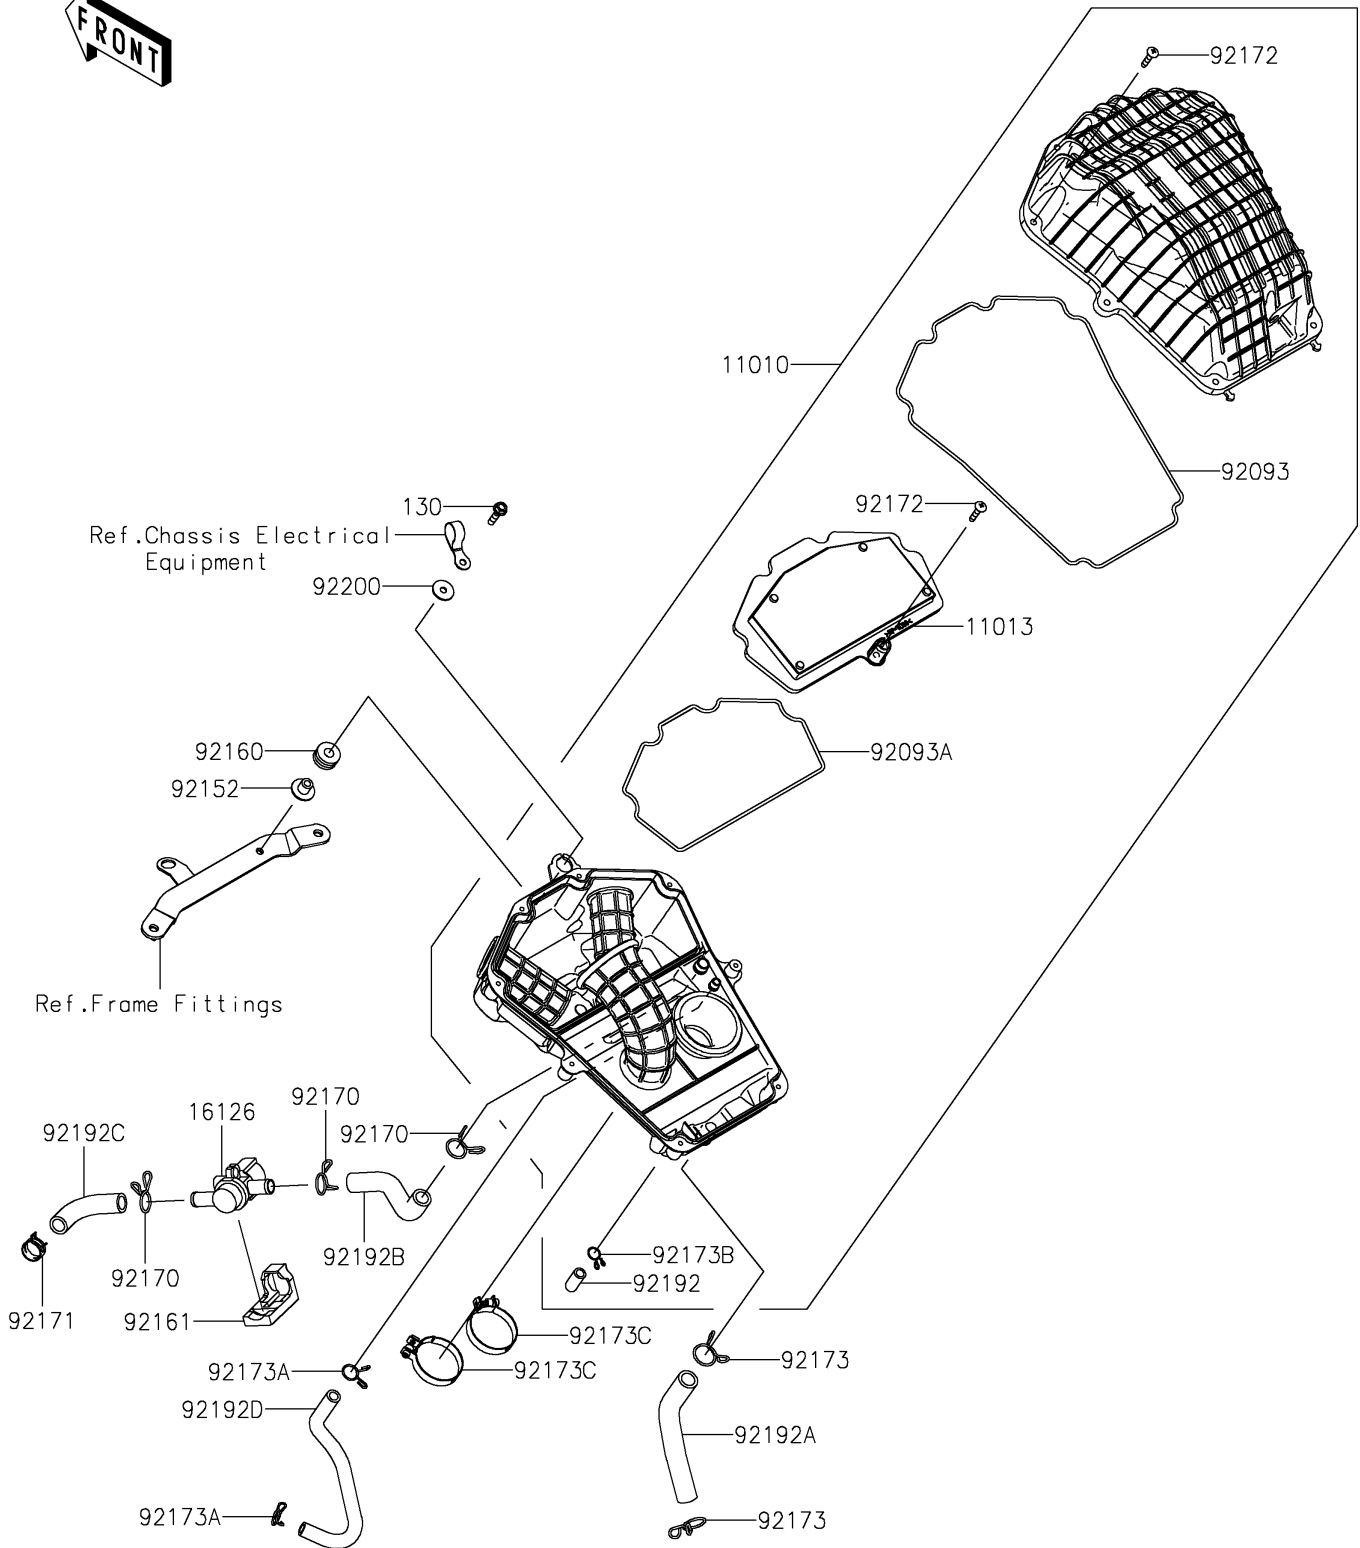

2025 Eliminator ABS PARTS DIAGRAM

Air Cleaner

E1130

2025 Eliminator ABS PARTS LIST

Air Cleaner

ITEM NAME	PART NUMBER	QUANTITY
FILTER-ASSY-AIR (Ref # 11010)	11010-1833	1
ELEMENT-AIR FILTER (Ref # 11013)	11013-0767	1
VALVE,AIR CUT (Ref # 16126)	16126-0744	1
SEAL,CASE (Ref # 92093)	92093-0706	1
SEAL,ELEMENT (Ref # 92093A)	92093-0707	1
COLLAR,6.5X10.5X13.1 (Ref # 92152)	92152-0547	1
DAMPER (Ref # 92160)	92160-1162	1
DAMPER (Ref # 92161)	92161-1933	1
CLAMP (Ref # 92170)	92170-1017	3
CLAMP,18.8MM (Ref # 92171)	92171-2056	1
SCREW,5X25 (Ref # 92172)	92172-0891	9
CLAMP,20MM (Ref # 92173)	92173-0190	2
CLAMP,14MM (Ref # 92173A)	92173-0192	2
CLAMP (Ref # 92173B)	92173-1714	1
CLAMP (Ref # 92173C)	92173-2714	2
TUBE,DRAIN CLEAN (Ref # 92192)	92192-1744	1
TUBE,BREATHER (Ref # 92192A)	92192-1810	1
TUBE,AIR CUT VALVE-AIR CLEANER (Ref # 92192B)	92192-1811	1
TUBE,AIR CUT VALVE-HEAD CAP (Ref # 92192C)	92192-1812	1
TUBE,ISC-AIR CLEANER (Ref # 92192D)	92192-1813	1
WASHER,6.5X22X1.6 (Ref # 92200)	92200-1087	1
BOLT-FLANGED,6X25 (Ref # 130)	130BB0625	1