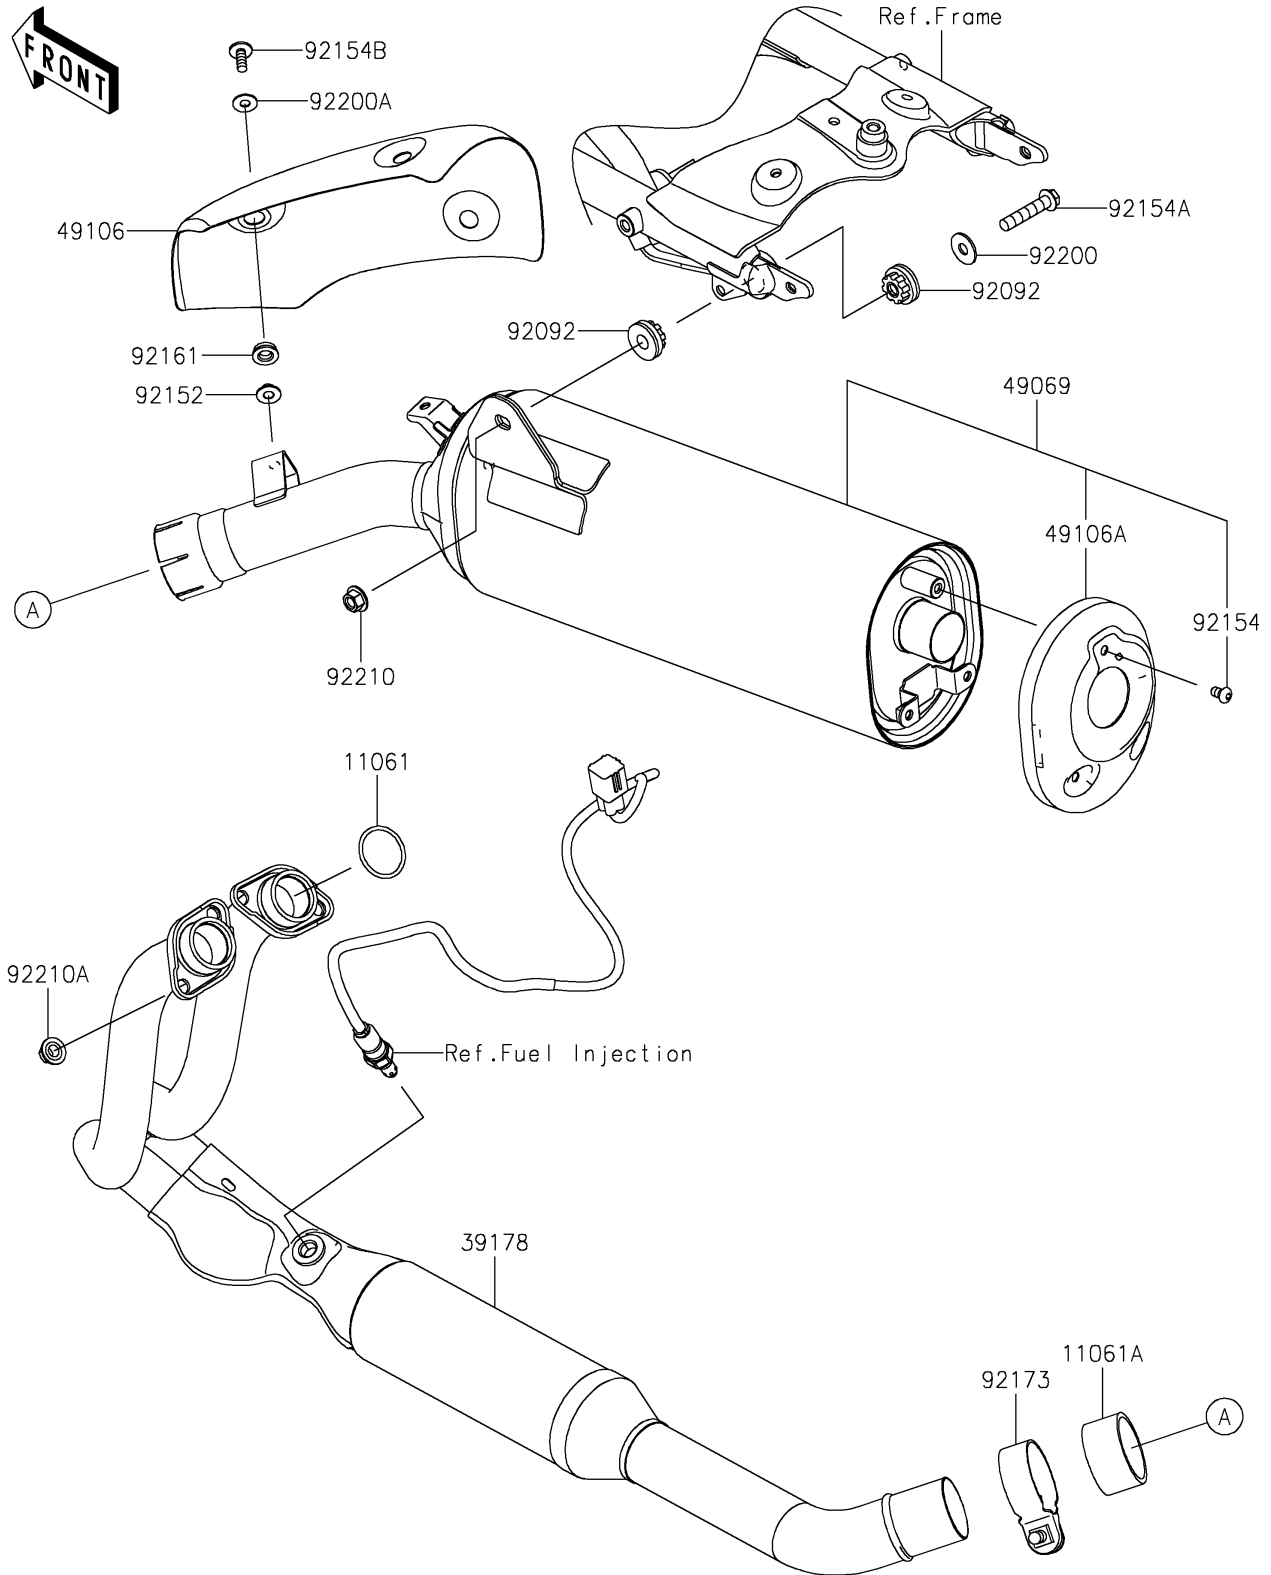

2025 Eliminator ABS PARTS DIAGRAM

Muffler(s)

E1140

2025 Eliminator ABS PARTS LIST

Muffler(s)

ITEM NAME	PART NUMBER	QUANTITY
GASKET,EXHAUST PIPE (Ref # 11061)	11061-1249	2
GASKET,EXHAUST PIPE CONNECTING (Ref # 11061A)	11061-1266	1
MANIFOLD-COMP-EXHAUST (Ref # 39178)	39178-0448	1
MUFFLER-ASSY (Ref # 49069)	49069-0911	1
COVER-MUFFLER (Ref # 49106)	49106-0876	1
COVER-MUFFLER,END (Ref # 49106A)	49106-0883	1
BUSHING-RUBBER (Ref # 92092)	92092-0044	2
COLLAR (Ref # 92152)	92152-3804	3
BOLT,SOCKET,6X10 (Ref # 92154)	92154-7021	3
BOLT,FLANGED,8X40 (Ref # 92154A)	92154-7038	1
BOLT,SOCKET,6X16 (Ref # 92154B)	92154-7234	3
DAMPER (Ref # 92161)	92161-2534	3
CLAMP (Ref # 92173)	92173-1931	1
WASHER,8.5X19X1 (Ref # 92200)	92200-1733	1
WASHER (Ref # 92200A)	92200-2636	3
NUT,8MM (Ref # 92210)	92210-0121	1
NUT,8MM (Ref # 92210A)	92210-1114	4