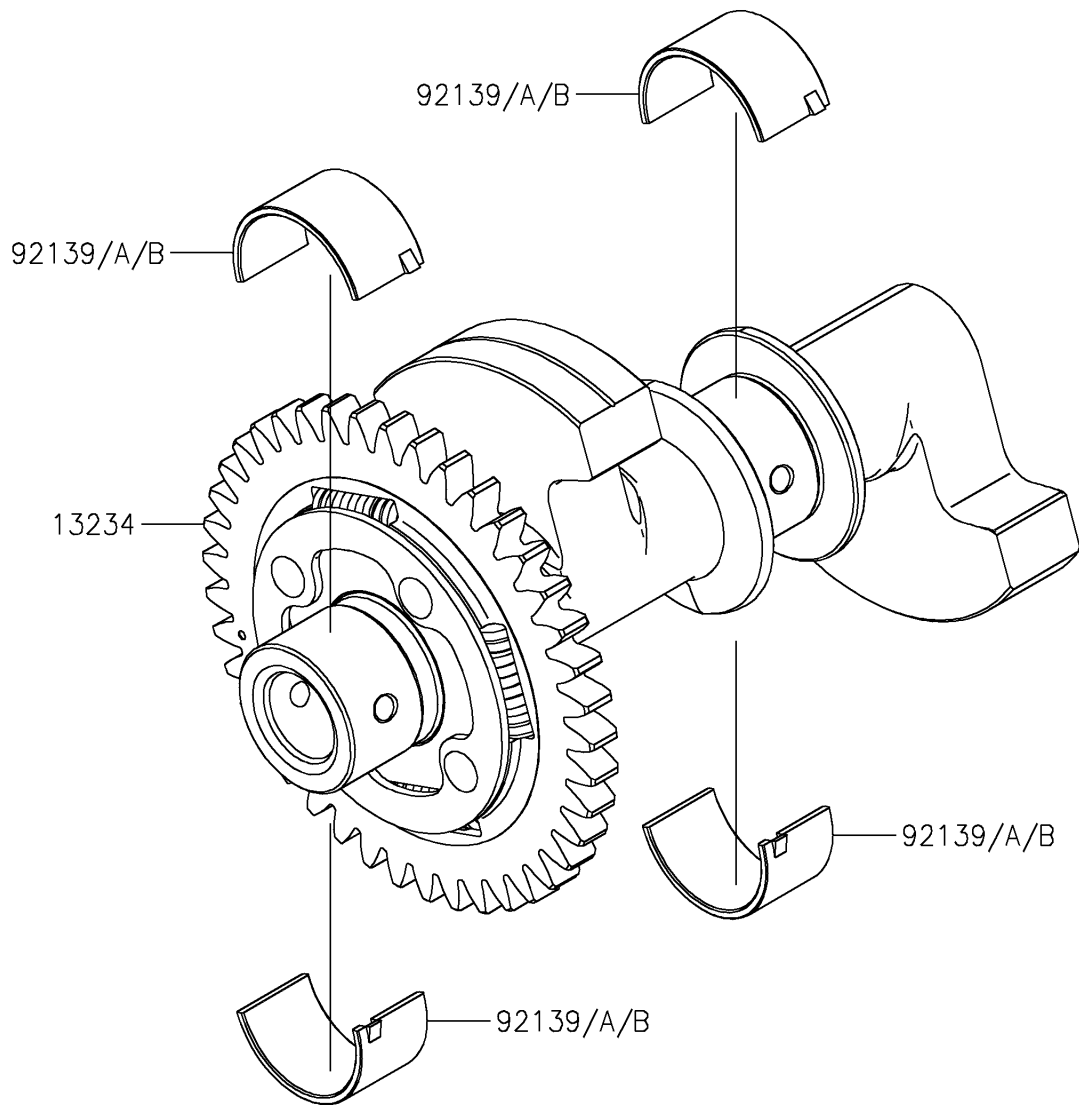

2025 Eliminator ABS PARTS DIAGRAM

Balancer

E1323

2025 Eliminator ABS PARTS LIST

Balancer

ITEM NAME	PART NUMBER	QUANTITY
SHAFT-COMP,BALANCER (Ref # 13234)	13234-0627	1
BUSHING,BALANCER,BLUE (Ref # 92139)	92139-0883	AR
BUSHING,BALANCER,BLACK (Ref # 92139A)	92139-0884	4
BUSHING,BALANCER,BROWN (Ref # 92139B)	92139-0885	AR