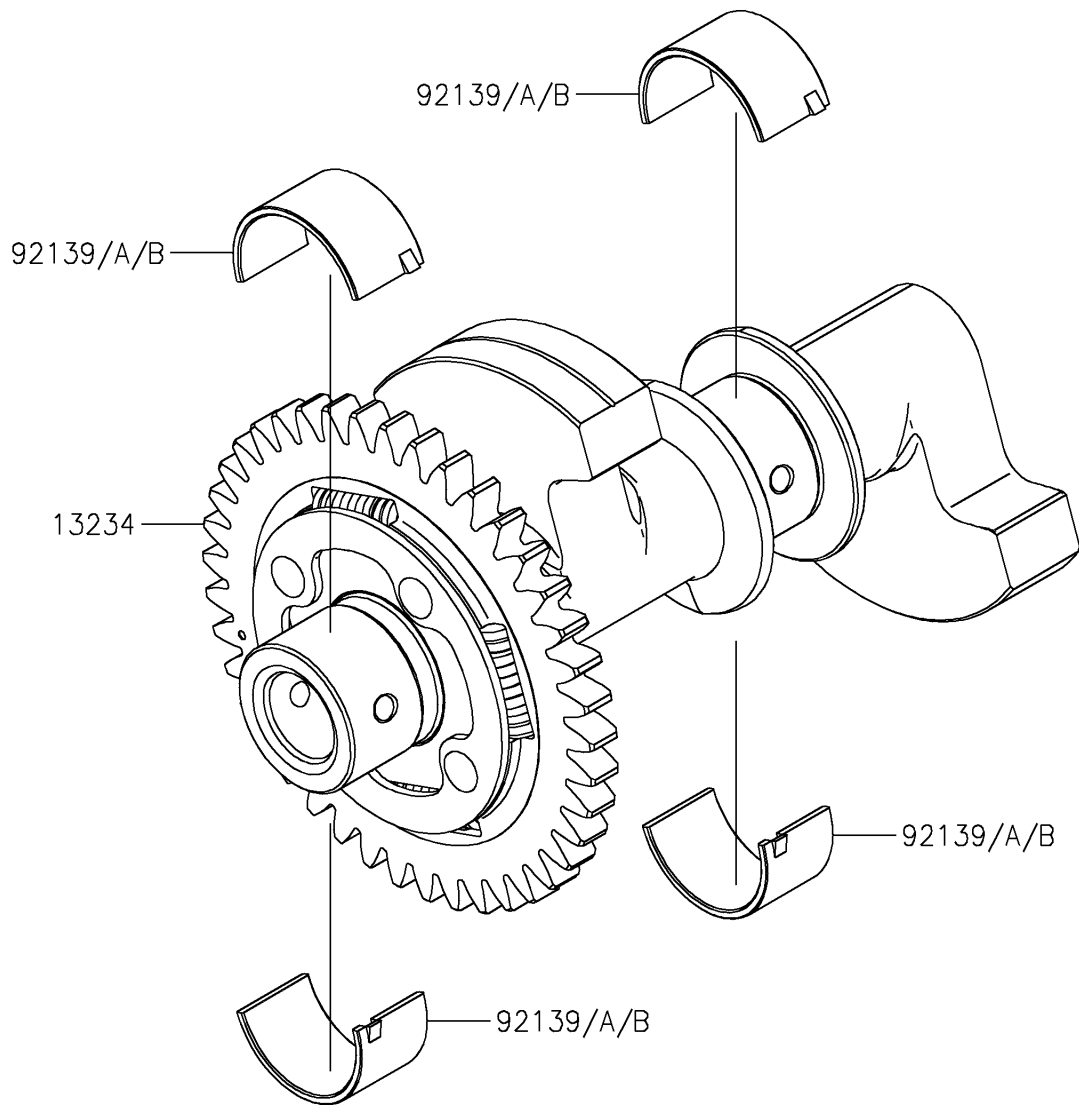

# 2025 Eliminator ABS PARTS DIAGRAM

Balancer

E1323

## 2025 Eliminator ABS PARTS LIST

### Balancer

ITEM NAME	PART NUMBER	QUANTITY
SHAFT-COMP,BALANCER (Ref # 13234)	13234-0627	1
BUSHING,BALANCER,BLUE (Ref # 92139)	92139-0883	AR
BUSHING,BALANCER,BLACK (Ref # 92139A)	92139-0884	4
BUSHING,BALANCER,BROWN (Ref # 92139B)	92139-0885	AR