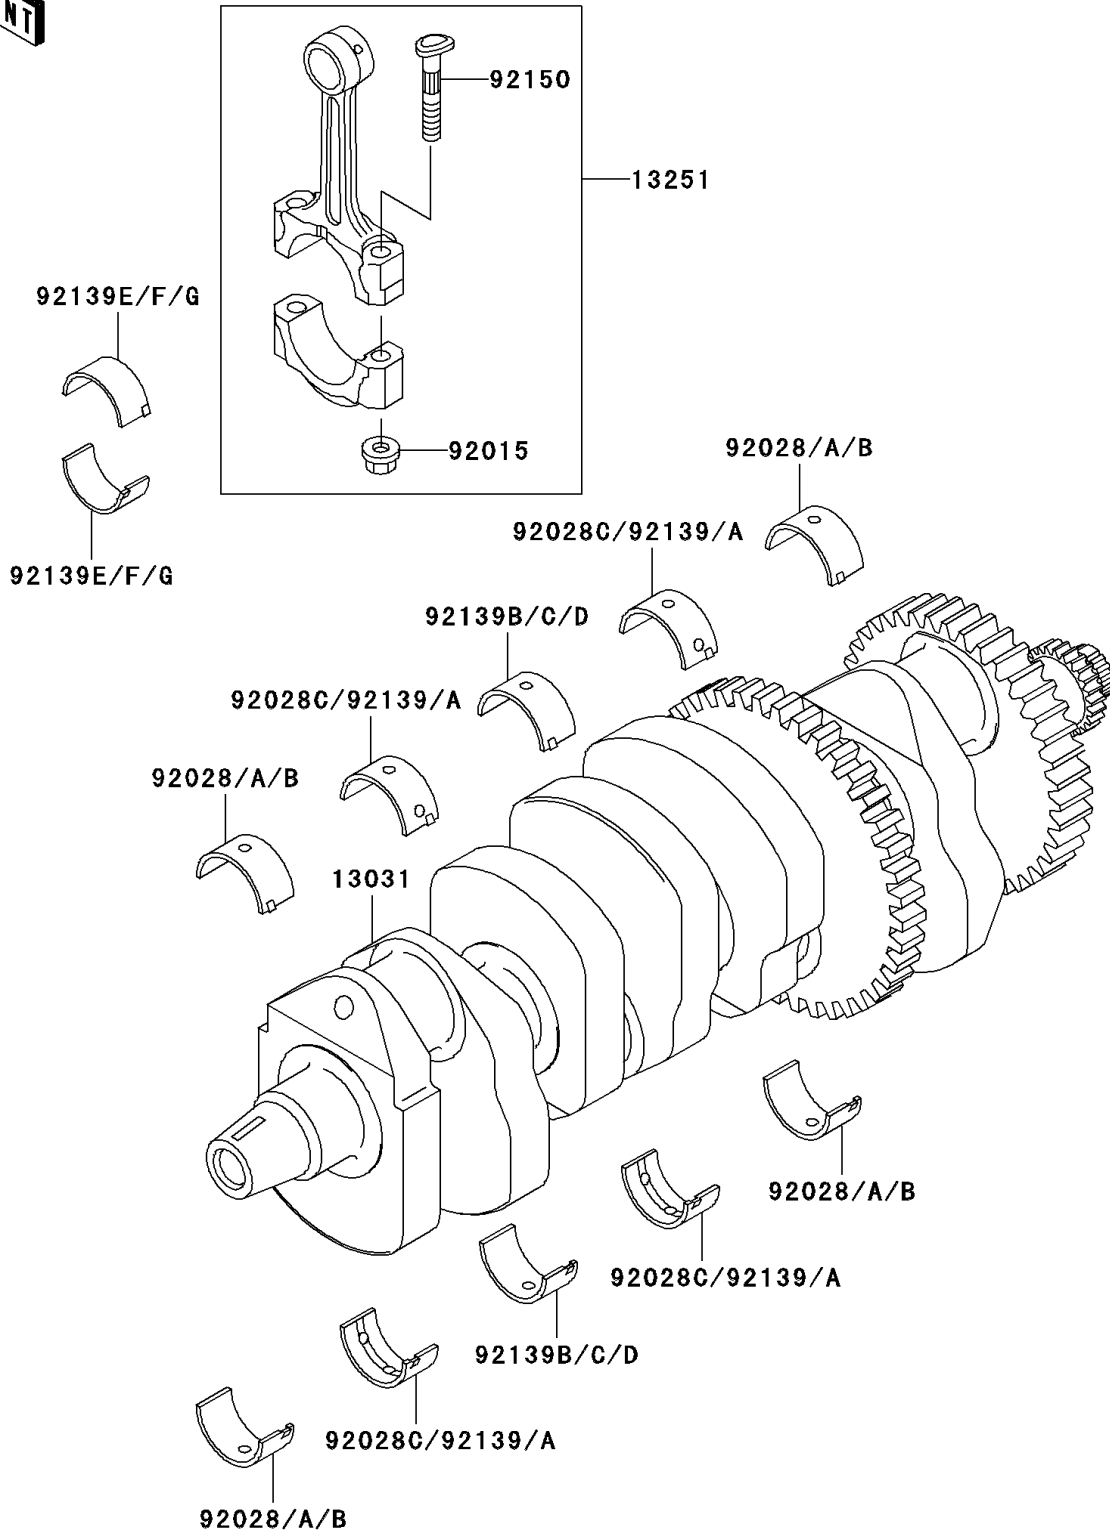

2004 Ninja® ZX™-12R PARTS DIAGRAM

Crankshaft

E1321

2004 Ninja® ZX™ -12R PARTS LIST

Crankshaft

ITEM NAME	PART NUMBER	QUANTITY
CRANKSHAFT-COMP (Ref # 13031)	13031-1492	1
ROD-ASSY-CONNECTING,K (Ref # 13251)	13251-1142-KK	4
NUT,CONNECTING ROD (Ref # 92015)	92015-1559	8
BUSHING,CRANK,#1,BLUE (Ref # 92028)	92028-1995	4
BUSHING,CRANK,#1,BLACK (Ref # 92028A)	92028-1996	AR
BUSHING,CRANK,#1,BROWN (Ref # 92028B)	92028-1997	AR
BUSHING,CRANK,#2,BLUE (Ref # 92028C)	92028-1998	4
BUSHING,CRANK,#2,BLACK (Ref # 92139)	92139-1051	AR
BUSHING,CRANK,#2,BROWN (Ref # 92139A)	92139-1052	AR
BUSHING,CRANK,#3,BLUE (Ref # 92139B)	92139-1053	2
BUSHING,CRANK,#3,BLACK (Ref # 92139C)	92139-1054	AR
BUSHING,CRANK,#3,BROWN (Ref # 92139D)	92139-1055	AR
BUSHING,CONNECTING ROD,BLUE (Ref # 92139E)	92139-1091	8
BUSHING,CONNECTING ROD,BLACK (Ref # 92139F)	92139-1092	AR
BUSHING,CONNECTING ROD,BROWN (Ref # 92139G)	92139-1093	AR
BOLT,CONNECTING ROD,9MM (Ref # 92150)	92150-1362	8