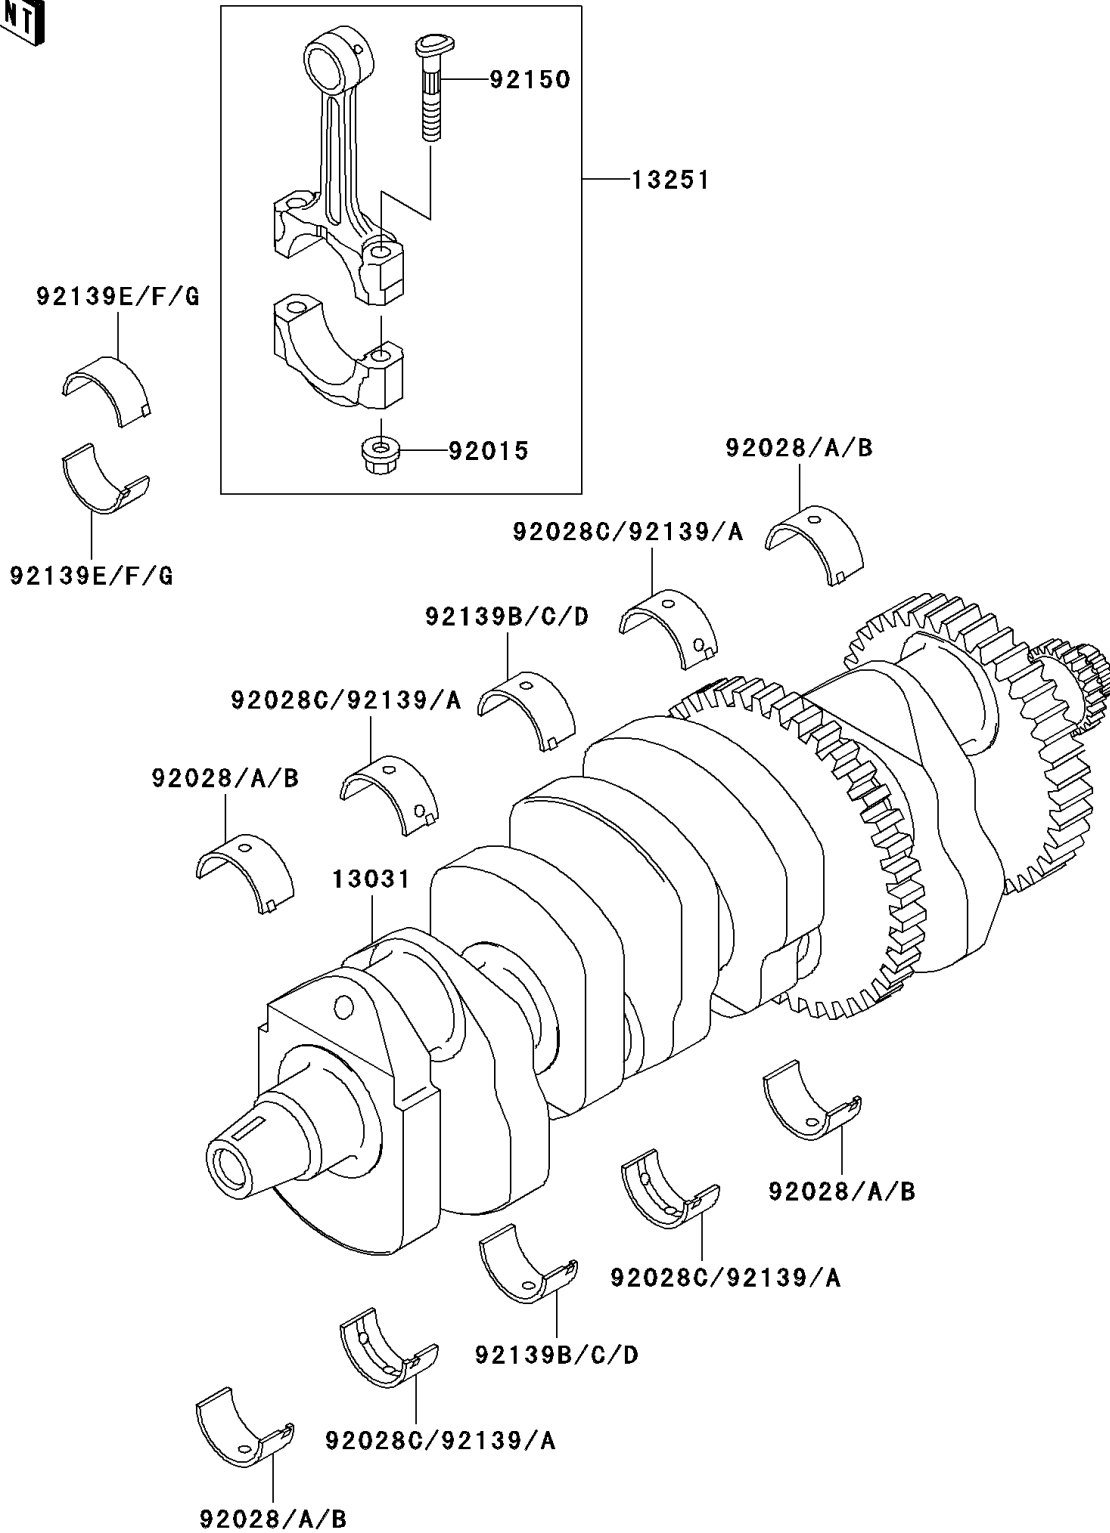

2005 Ninja® ZX™-12R PARTS DIAGRAM

Crankshaft

E1321

2005 Ninja® ZX™ -12R PARTS LIST

Crankshaft

ITEM NAME	PART NUMBER	QUANTITY
CRANKSHAFT-COMP (Ref # 13031)	13031-1492	1
ROD-ASSY-CONNECTING,K (Ref # 13251)	13251-1142-KK	4
NUT,CONNECTING ROD (Ref # 92015)	92015-1559	8
BUSHING,CRANK,#1,BLUE (Ref # 92028)	92028-1995	4
BUSHING,CRANK,#1,BLACK (Ref # 92028A)	92028-1996	AR
BUSHING,CRANK,#1,BROWN (Ref # 92028B)	92028-1997	AR
BUSHING,CRANK,#2,BLUE (Ref # 92028C)	92028-1998	4
BUSHING,CRANK,#2,BLACK (Ref # 92139)	92139-1051	AR
BUSHING,CRANK,#2,BROWN (Ref # 92139A)	92139-1052	AR
BUSHING,CRANK,#3,BLUE (Ref # 92139B)	92139-1053	2
BUSHING,CRANK,#3,BLACK (Ref # 92139C)	92139-1054	AR
BUSHING,CRANK,#3,BROWN (Ref # 92139D)	92139-1055	AR
BUSHING,CONNECTING ROD,BLUE (Ref # 92139E)	92139-1091	8
BUSHING,CONNECTING ROD,BLACK (Ref # 92139F)	92139-1092	AR
BUSHING,CONNECTING ROD,BROWN (Ref # 92139G)	92139-1093	AR
BOLT,CONNECTING ROD,9MM (Ref # 92150)	92150-1362	8