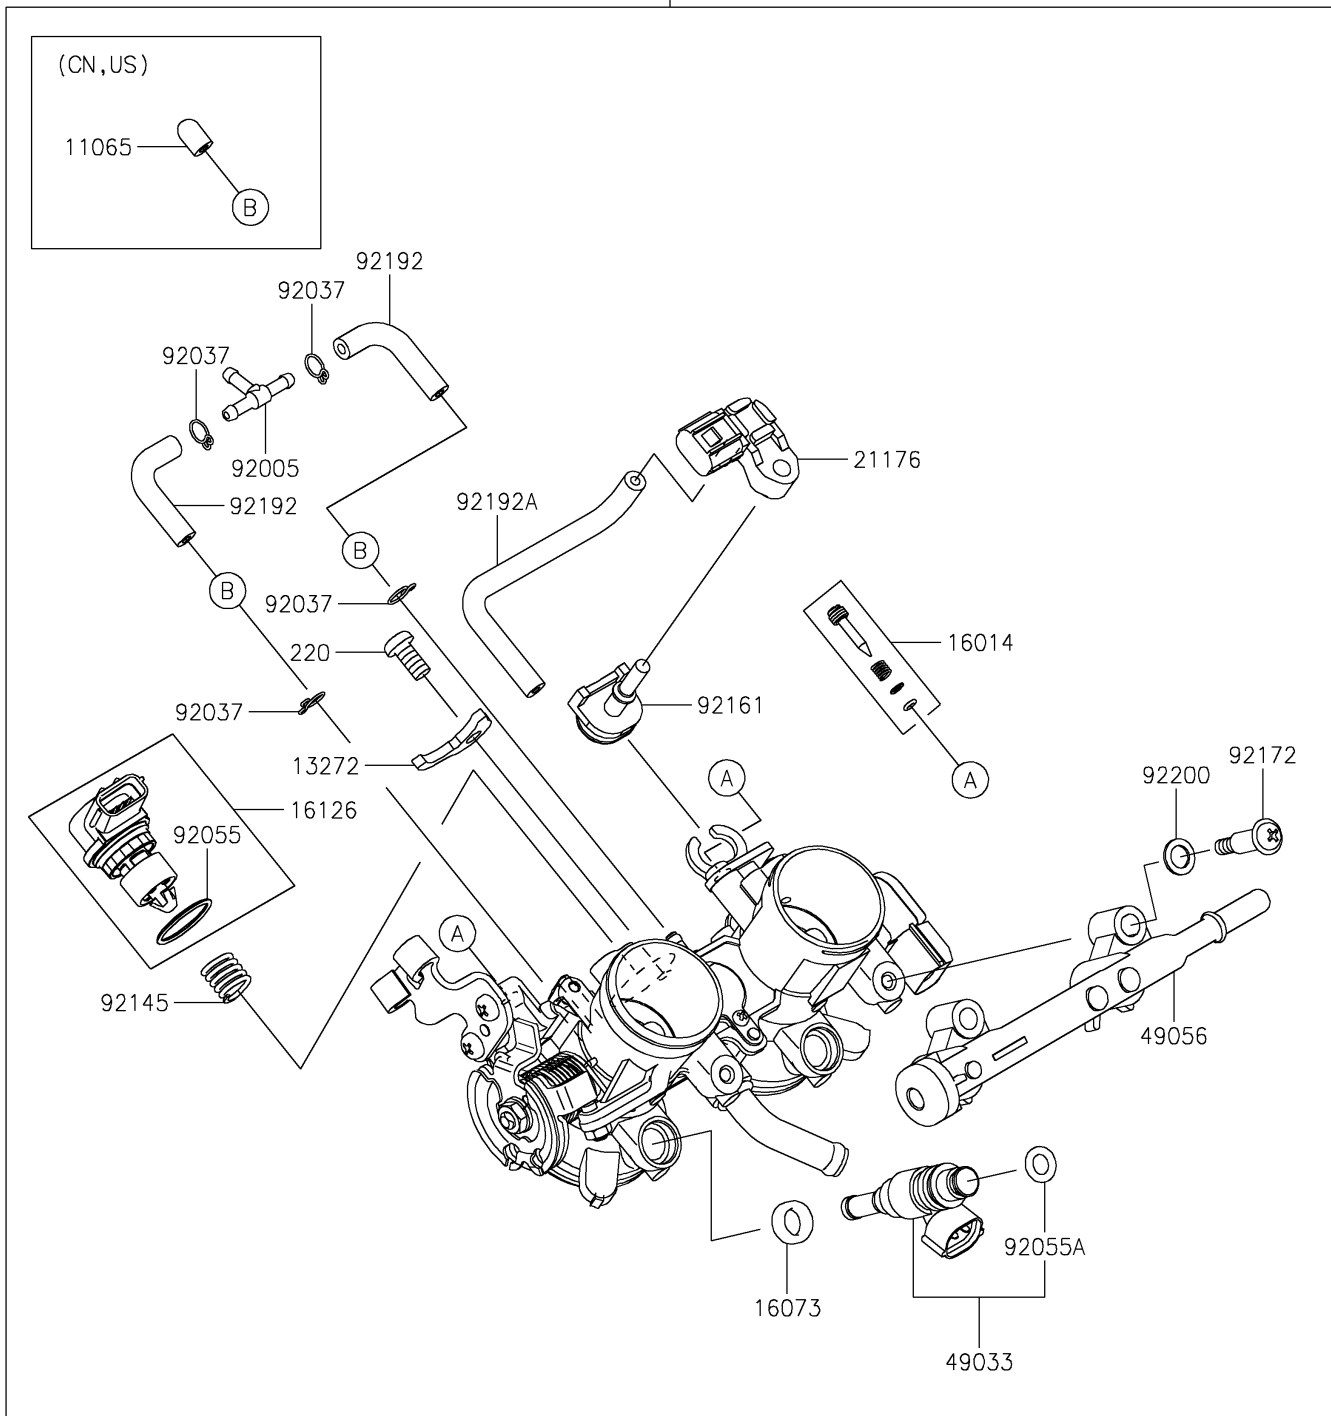

2025 Eliminator ABS PARTS DIAGRAM

Throttle

E1510

16163/A

2025 Eliminator ABS PARTS LIST

Throttle

ITEM NAME	PART NUMBER	QUANTITY
PLATE (Ref # 13272)	13272-2558	1
SCREW-PILOT AIR (Ref # 16014)	16014-0022	2
INSULATOR (Ref # 16073)	16073-0866	2
VALVE,ISC (Ref # 16126)	16126-0748	1
THROTTLE-ASSY (Ref # 16163)	16163-1267	1
SENSOR,PRESSURE (Ref # 21176)	21176-0906	1
NOZZLE-INJECTION (Ref # 49033)	49033-0047	2
PIPE-INJECTION (Ref # 49056)	49056-0050	1
FITTING (Ref # 92005)	92005-1380	1
CLAMP,TUBE (Ref # 92037)	92037-1124	4
RING-O (Ref # 92055)	92055-0907	1
RING-O,REGULATOR-FUEL (Ref # 92055A)	92055-2187	2
SPRING (Ref # 92145)	92145-1826	1
DAMPER (Ref # 92161)	92161-2438	1
SCREW (Ref # 92172)	92172-1257	2
TUBE,3.5X7.5X55 (Ref # 92192)	92192-1349	2
TUBE (Ref # 92192A)	92192-1906	1
WASHER (Ref # 92200)	92200-3807	2
SCREW-PAN-CROS,6X12 (Ref # 220)	220AA0612	1