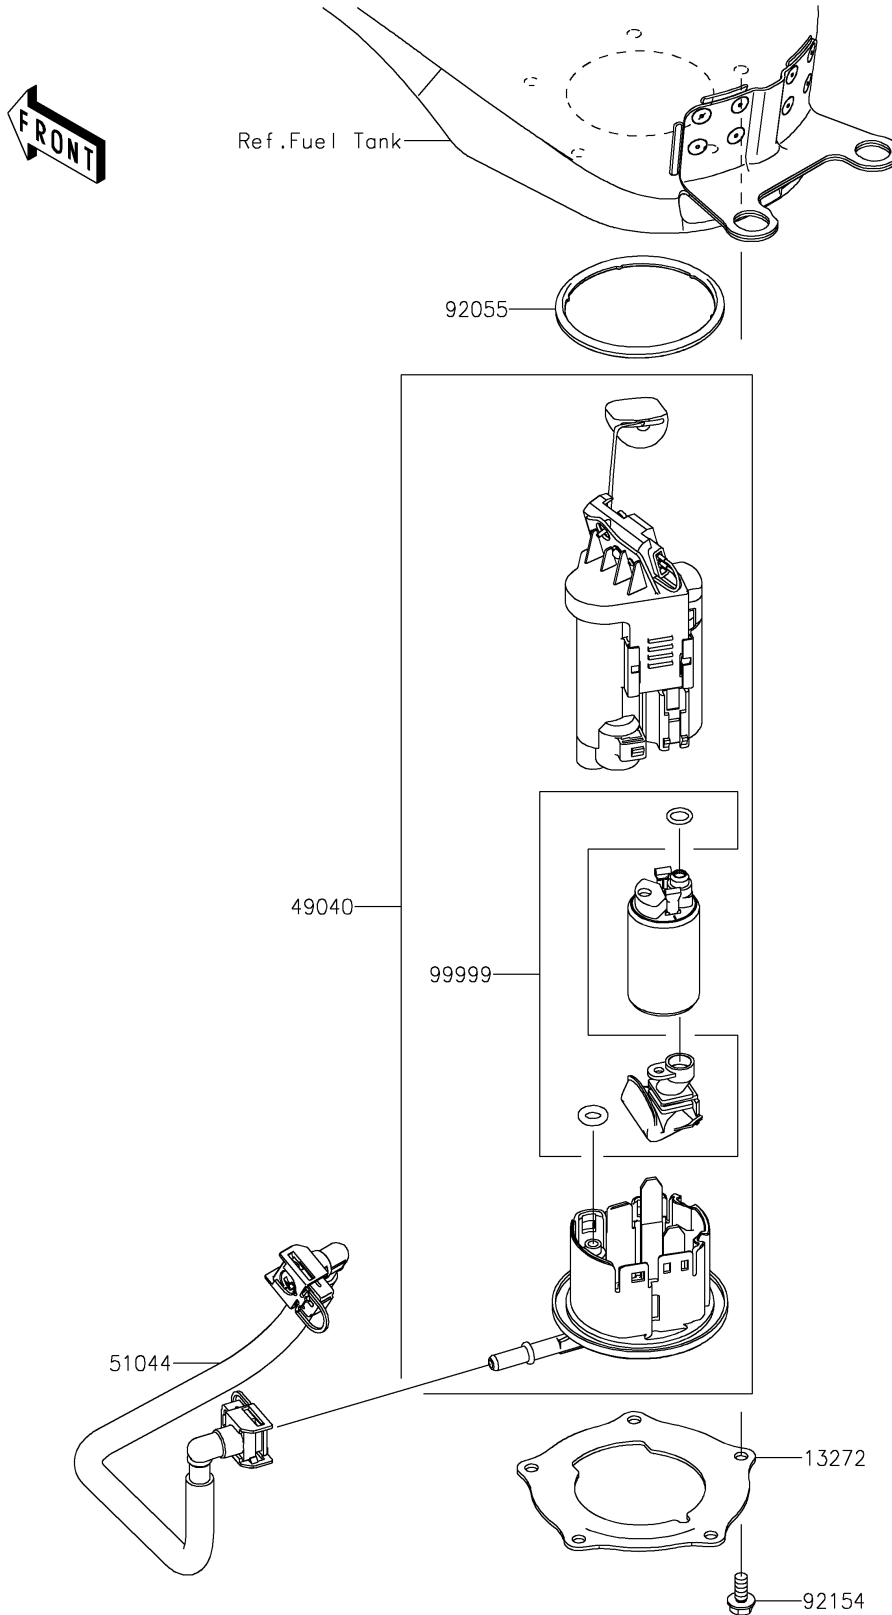

# 2025 Eliminator ABS PARTS DIAGRAM

Fuel Pump

E1520

## 2025 Eliminator ABS PARTS LIST

### Fuel Pump

ITEM NAME	PART NUMBER	QUANTITY
PLATE,FUEL PUMP (Ref # 13272)	13272-2614	1
PUMP-FUEL (Ref # 49040)	49040-0823	1
TUBE-ASSY,FUEL (Ref # 51044)	51044-1000	1
RING-O,FUEL PUMP (Ref # 92055)	92055-0920	1
BOLT,FLANGED,6X14 (Ref # 92154)	92154-3963	5
KIT,FUEL FILTER (Ref # 99999)	99999-0893	1