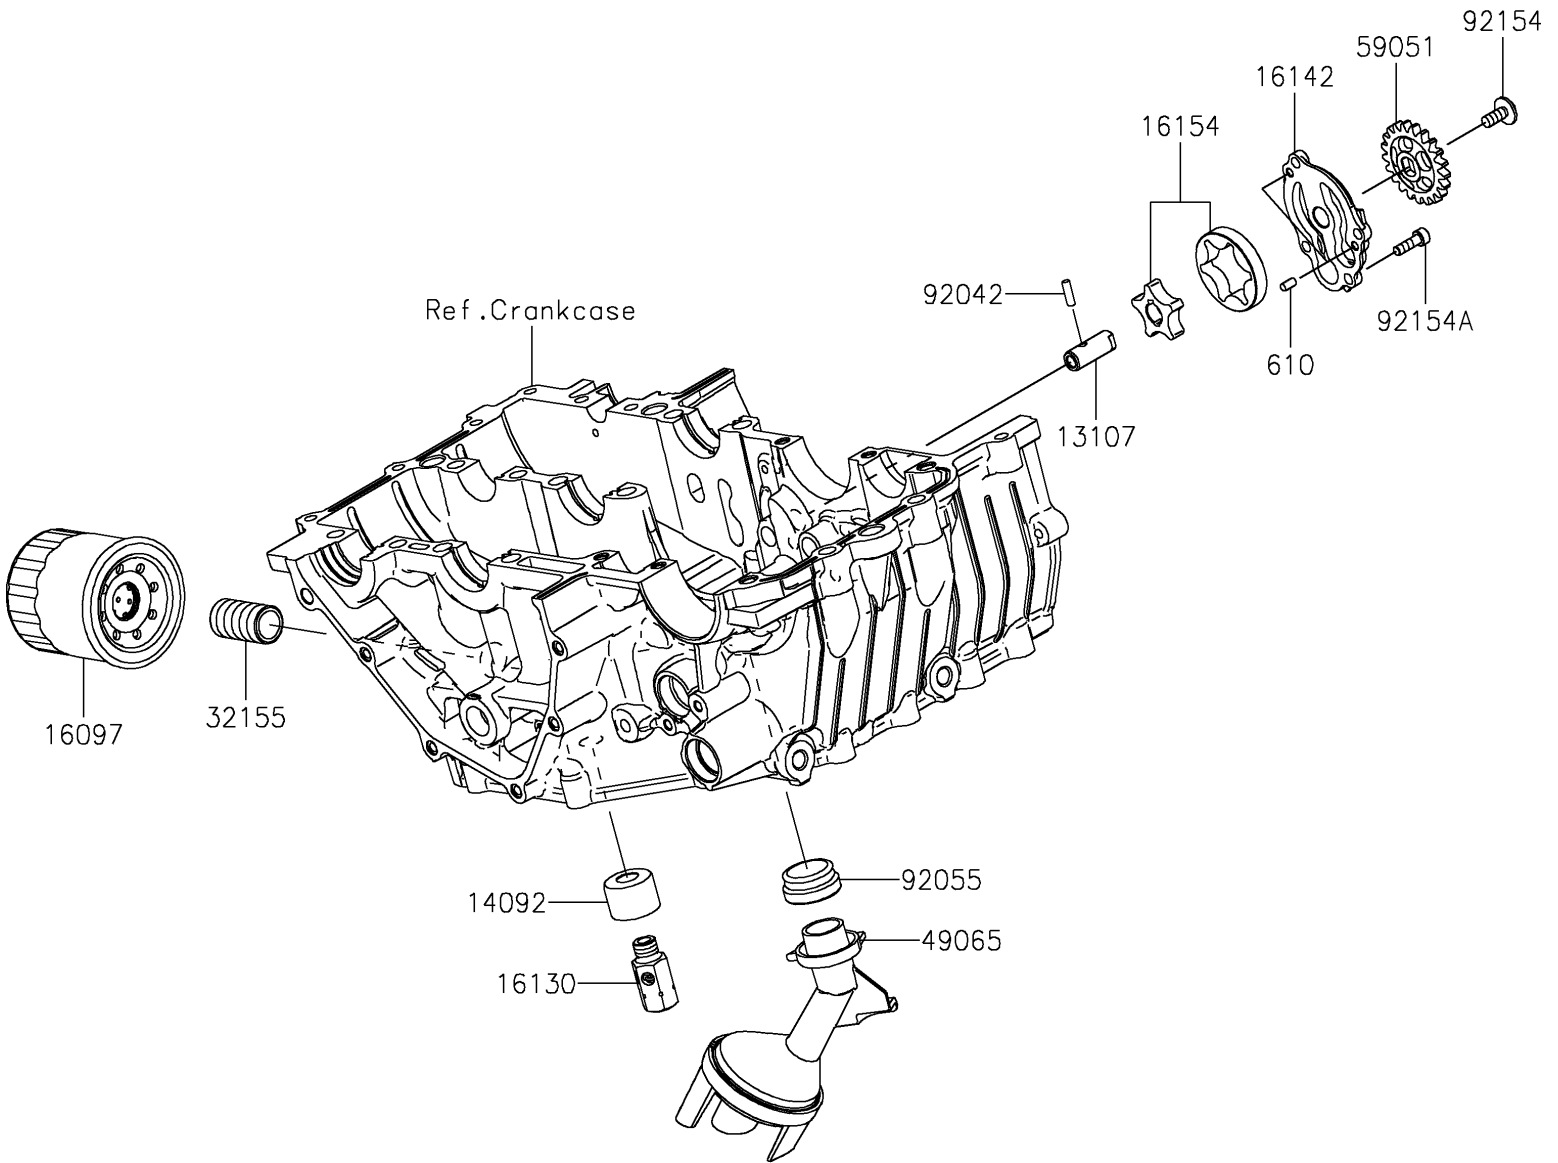

2025 Eliminator ABS PARTS DIAGRAM

Oil Pump/Oil Filter

E1710

2025 Eliminator ABS PARTS LIST

Oil Pump/Oil Filter

ITEM NAME	PART NUMBER	QUANTITY
SHAFT (Ref # 13107)	13107-0905	1
COVER,RELIEF VALVE (Ref # 14092)	14092-1002	1
FILTER-ASSY-OIL (Ref # 16097)	16097-0552	1
VALVE-ASSY-RELIEF (Ref # 16130)	16130-0006	1
COVER-PUMP (Ref # 16142)	16142-0748	1
ROTOR-PUMP (Ref # 16154)	16154-0738	1
PIPE,OIL FILTER (Ref # 32155)	32155-0029	1
FILTER-OIL (Ref # 49065)	49065-0048	1
GEAR-SPUR,OIL PUMP,21T (Ref # 59051)	59051-0797	1
PIN,DOWEL,4X13.8 (Ref # 92042)	92042-030	1
RING-O,OIL FILTER (Ref # 92055)	92055-1354	1
BOLT,SOCKET,6X14 (Ref # 92154)	92154-2731	1
BOLT,SOCKET,5X16 (Ref # 92154A)	92154-2792	4
ROLLER,4X8 (Ref # 610)	610A0408	2