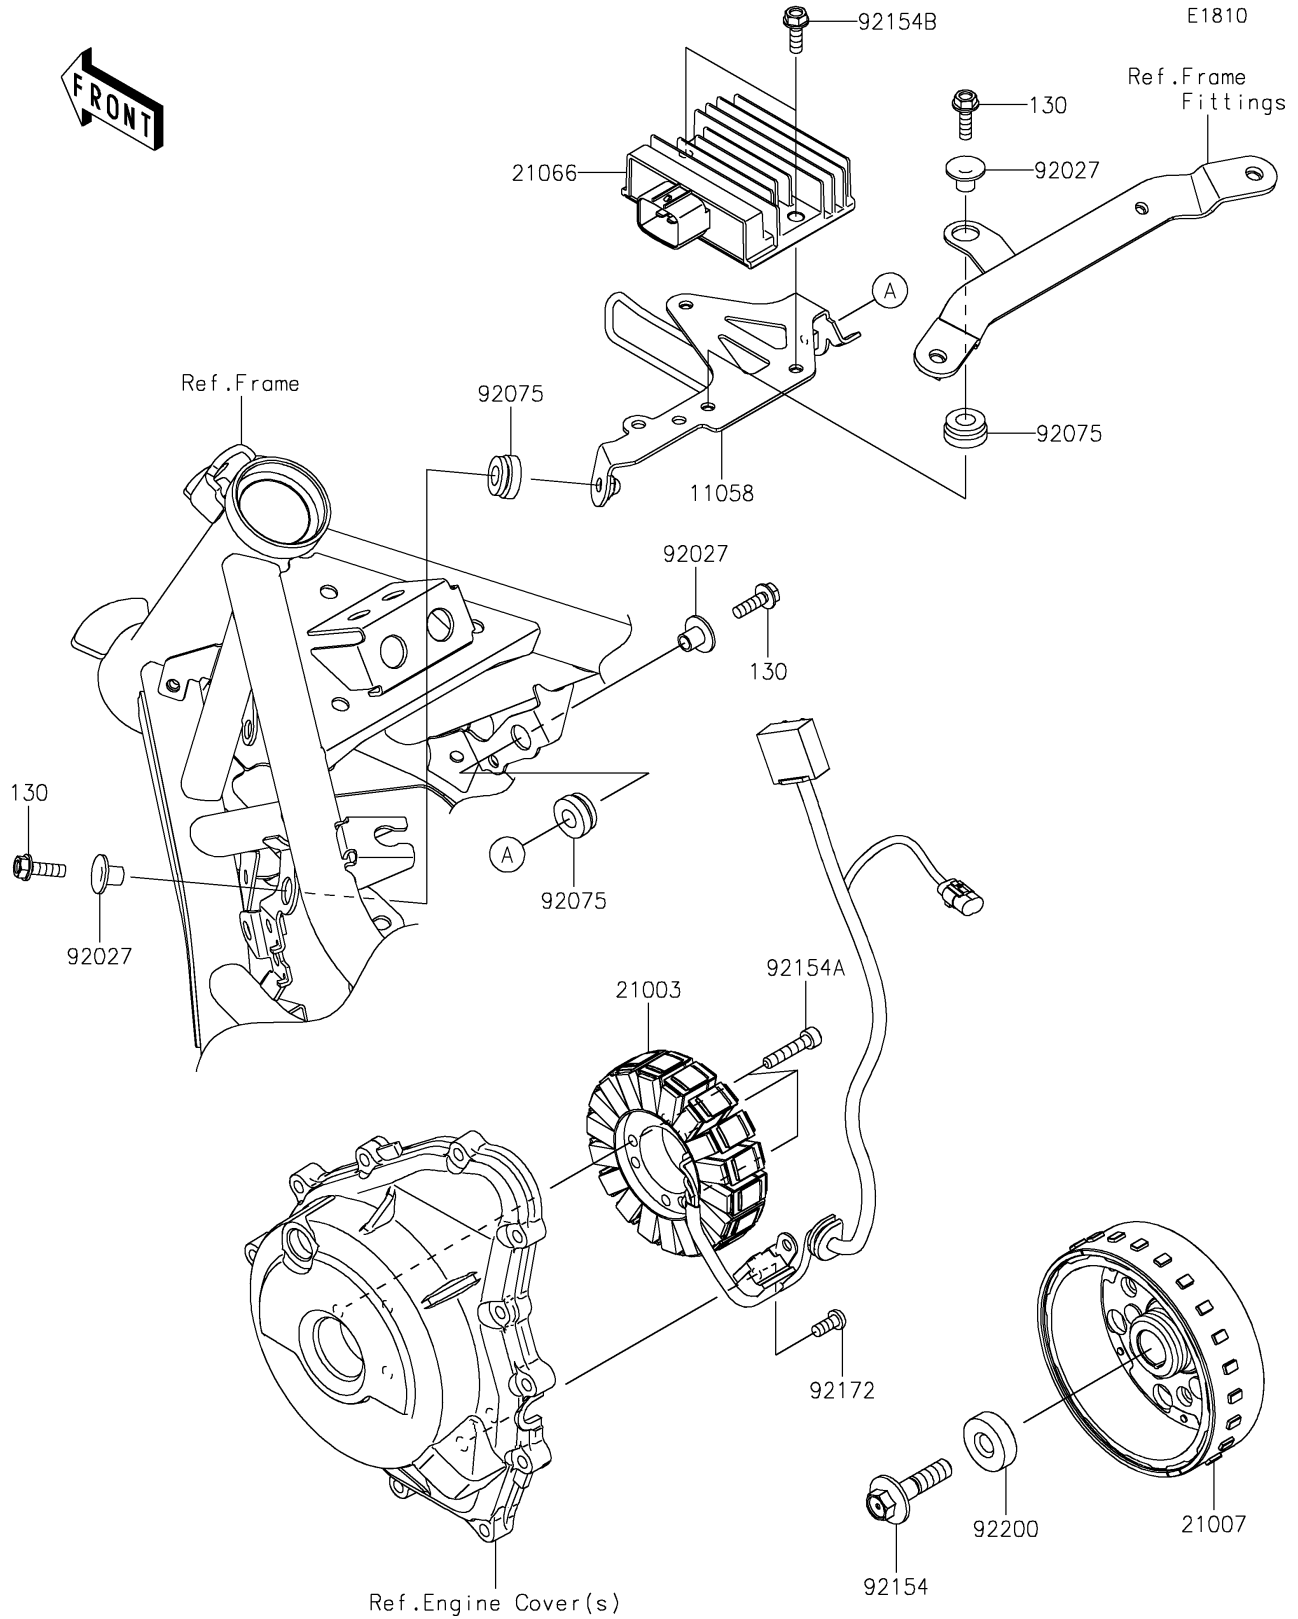

2025 Eliminator ABS PARTS DIAGRAM

Generator

2025 Eliminator ABS PARTS LIST

Generator

ITEM NAME	PART NUMBER	QUANTITY
BRACKET,REGULATOR (Ref # 11058)	11058-0382	1
STATOR (Ref # 21003)	21003-0220	1
ROTOR (Ref # 21007)	21007-0735	1
REGULATOR-VOLTAGE (Ref # 21066)	21066-0761	1
COLLAR,FLANGED,L=12.1,BLACK (Ref # 92027)	92027-1651	3
DAMPER (Ref # 92075)	92075-277	3
BOLT,FLANGED,10X40 (Ref # 92154)	92154-2341	1
BOLT,SOCKET,6X30 (Ref # 92154A)	92154-2820	3
BOLT,FLANGED,6X18 (Ref # 92154B)	92154-2896	2
SCREW,6X14 (Ref # 92172)	92172-1212	2
WASHER,10X30X9 (Ref # 92200)	92200-0790	1
BOLT-FLANGED,6X20 (Ref # 130)	130BA0620	3