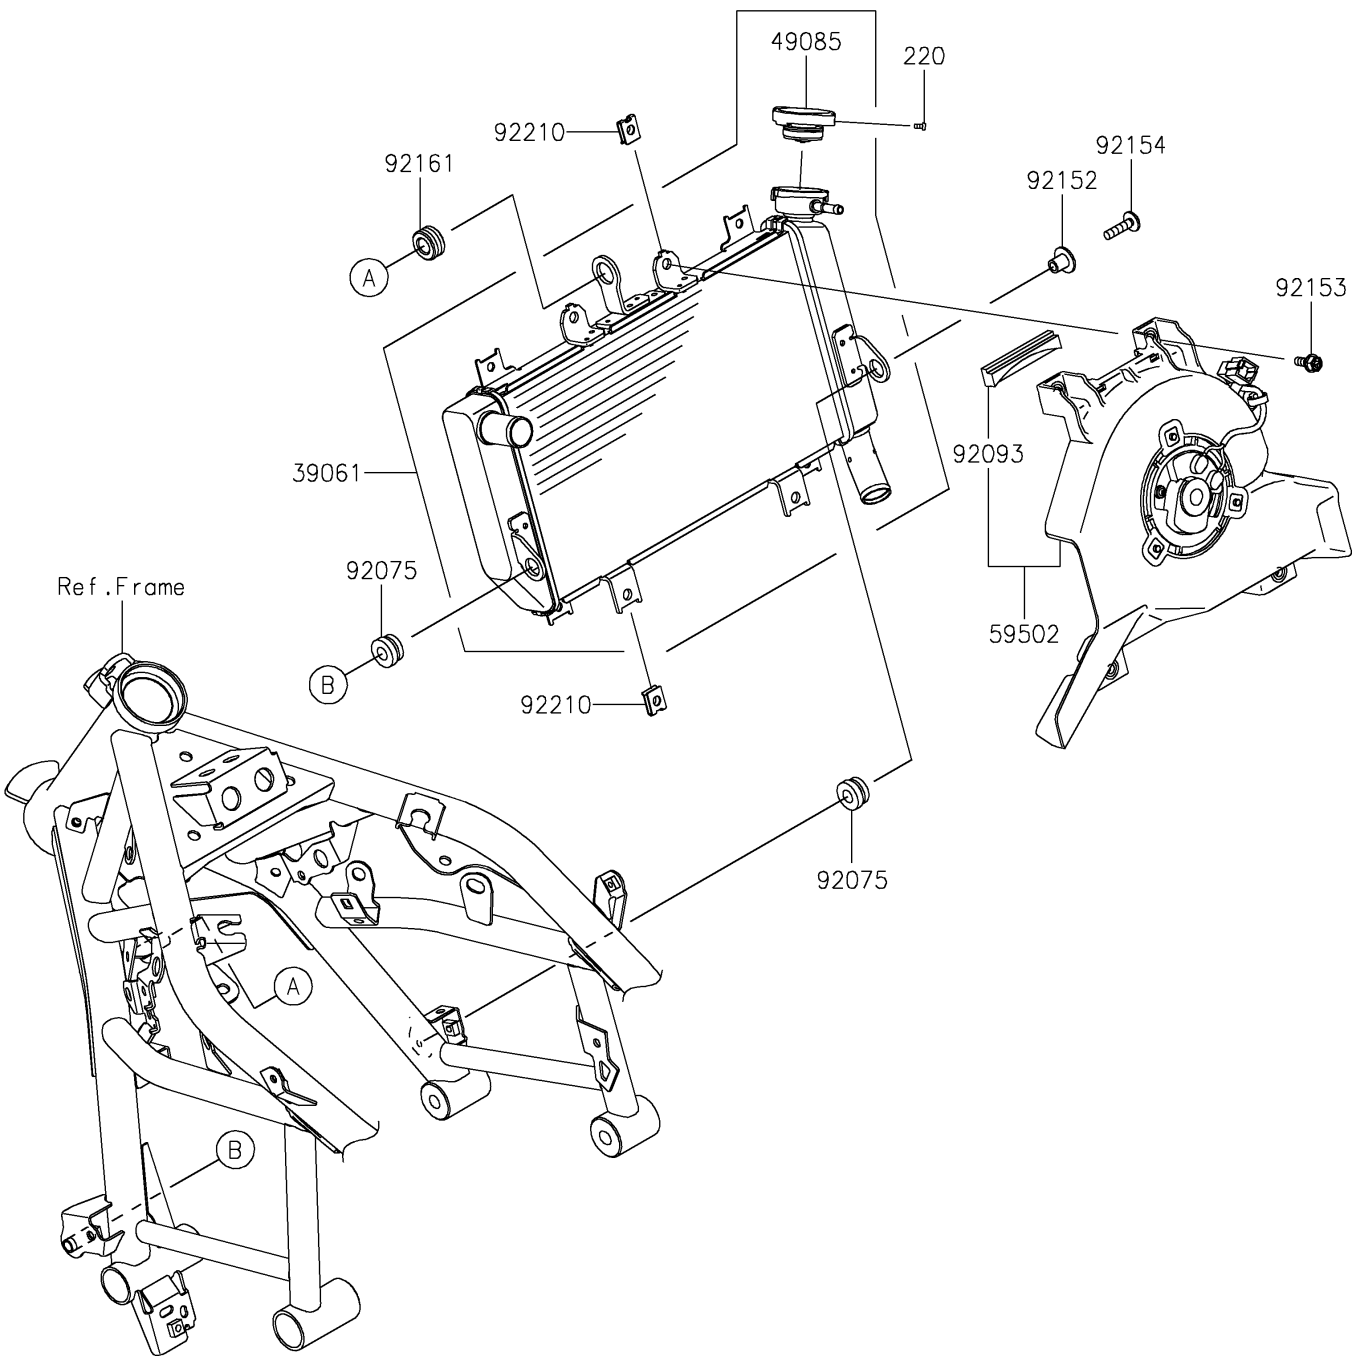

2025 Eliminator ABS PARTS DIAGRAM

Radiator

E3032

2025 Eliminator ABS PARTS LIST

Radiator

ITEM NAME	PART NUMBER	QUANTITY
RADIATOR-ASSY (Ref # 39061)	39061-0921	1
CAP-ASSY-PRESSURE (Ref # 49085)	49085-0016	1
FAN-ASSY (Ref # 59502)	59502-0646	1
DAMPER,RUBBER (Ref # 92075)	92075-1123	2
SEAL (Ref # 92093)	92093-0713	1
COLLAR (Ref # 92152)	92152-2852	1
BOLT (Ref # 92153)	92153-0531	4
BOLT,SOCKET,6X25 (Ref # 92154)	92154-4306	1
DAMPER (Ref # 92161)	92161-2080	1
NUT (Ref # 92210)	92210-1323	4
SCREW-PAN-CROS,3X6 (Ref # 220)	220AB0306	1