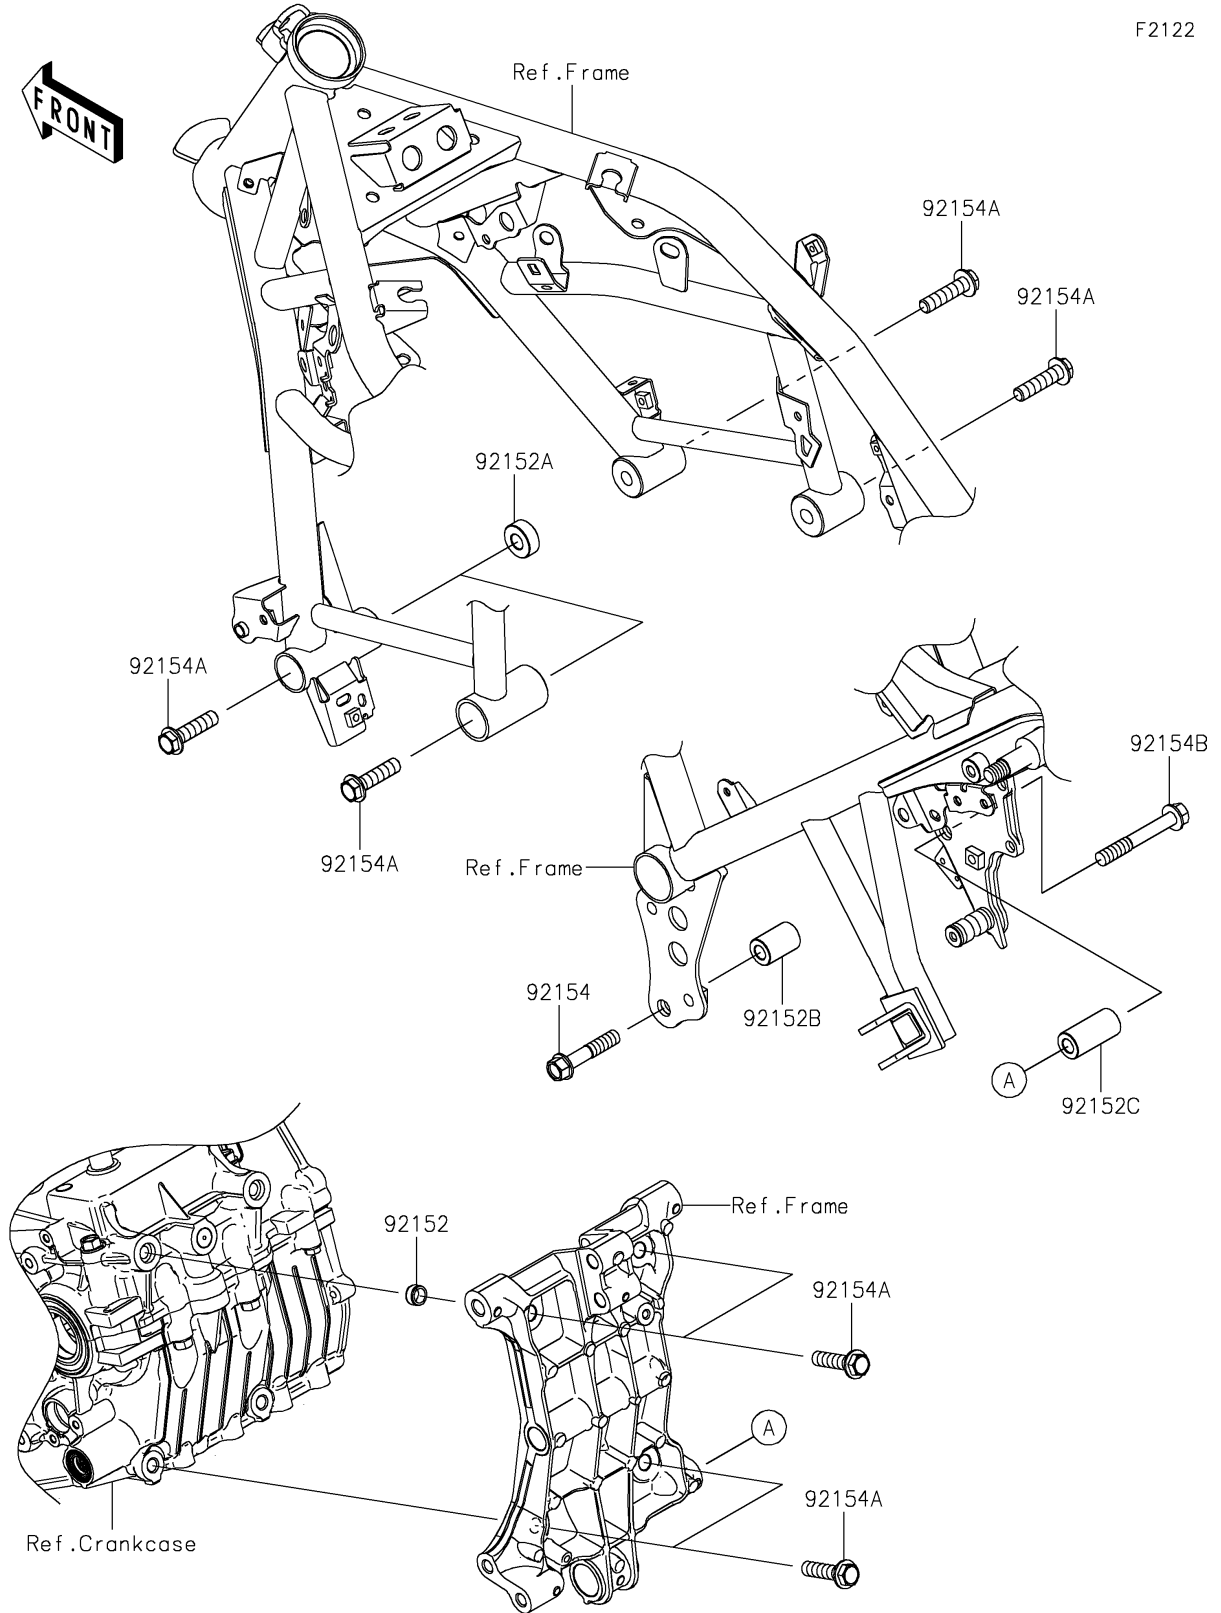

2025 Eliminator ABS PARTS DIAGRAM

Engine Mount

F2122

2025 Eliminator ABS PARTS LIST

Engine Mount

ITEM NAME	PART NUMBER	QUANTITY
COLLAR,DOWEL PIN (Ref # 92152)	92152-0679	2
COLLAR,11X25X10 (Ref # 92152A)	92152-2397	2
COLLAR,10.2X20X30.1 (Ref # 92152B)	92152-2930	1
COLLAR,10.2X20X42.3 (Ref # 92152C)	92152-2931	1
BOLT,FLANGED,10X50 (Ref # 92154)	92154-1620	1
BOLT,FLANGED,10X40 (Ref # 92154A)	92154-2812	8
BOLT,FLANGED,10X70 (Ref # 92154B)	92154-7018	1