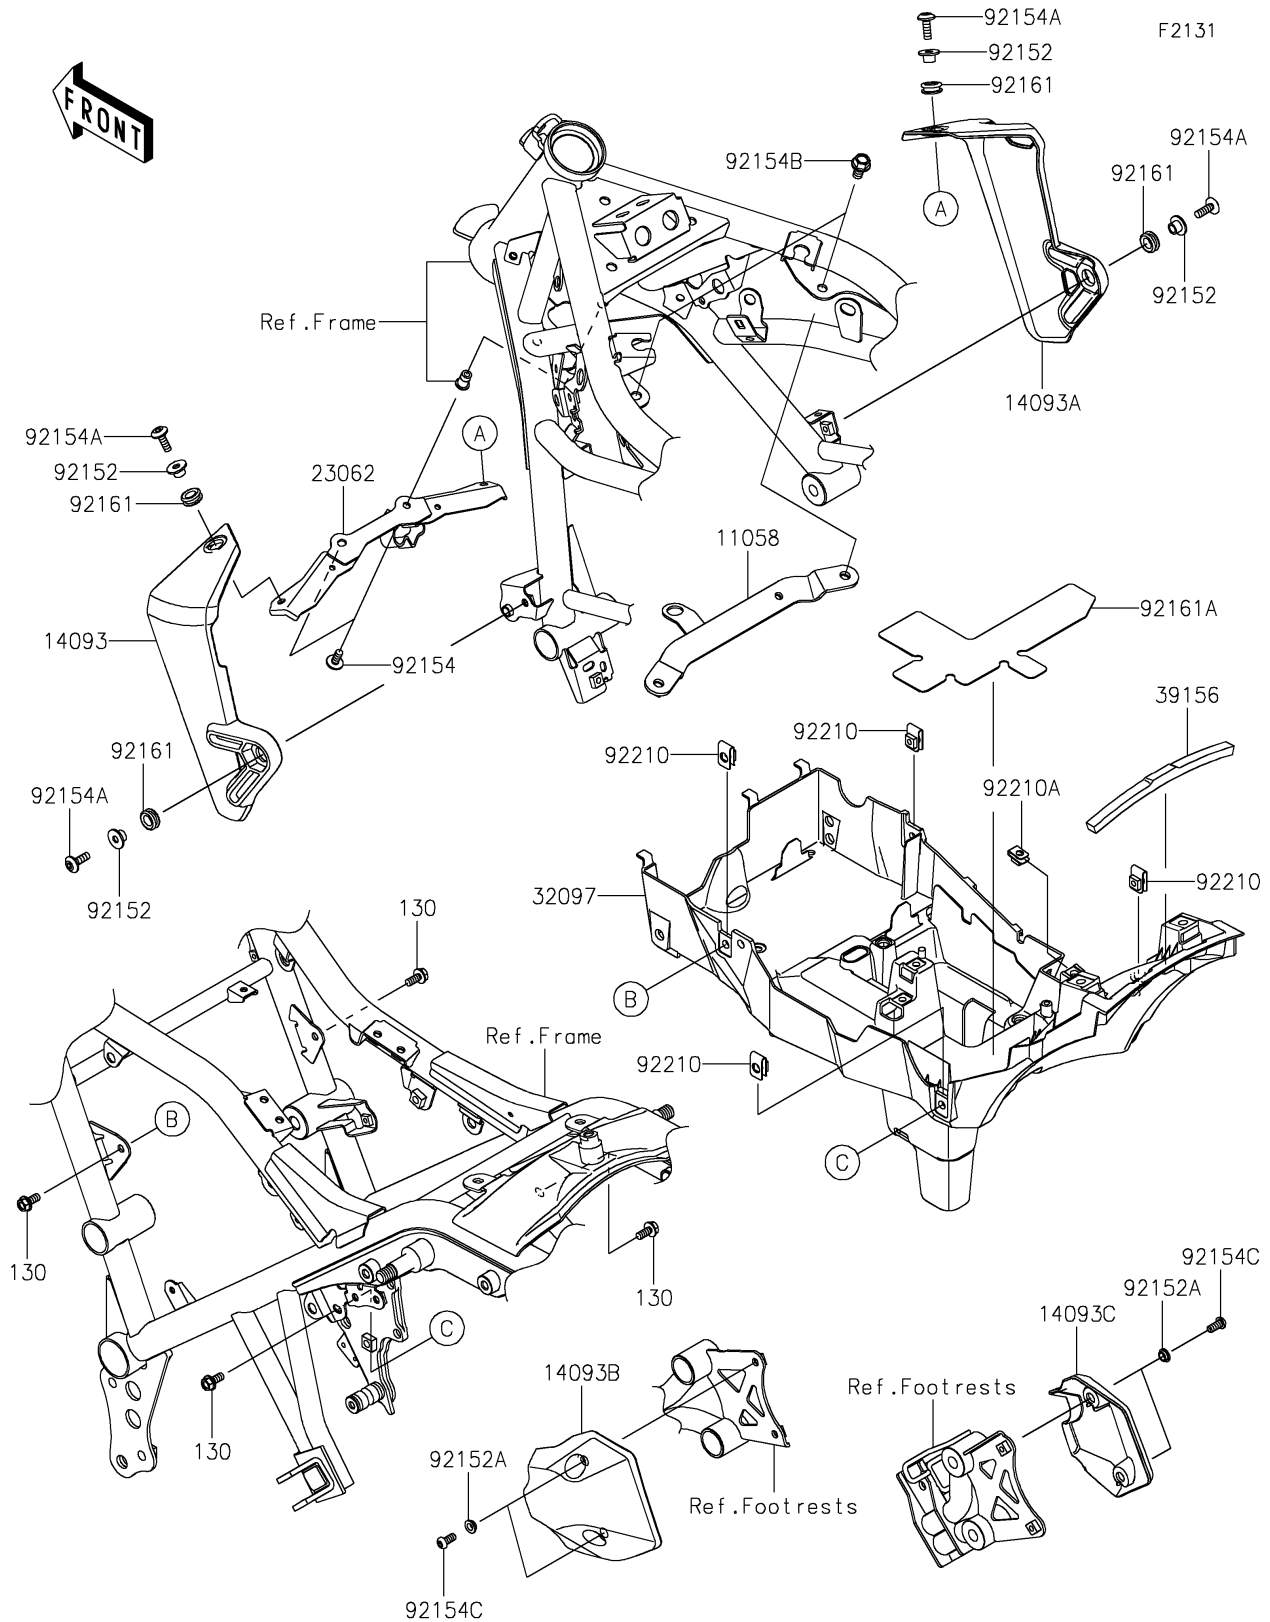

2025 Eliminator ABS PARTS DIAGRAM

Frame Fittings

2025 Eliminator ABS PARTS LIST

Frame Fittings

ITEM NAME	PART NUMBER	QUANTITY
BRACKET,REGULATOR (Ref # 11058)	11058-0554	1
COVER,RADIATOR,LH (Ref # 14093)	14093-1323	1
COVER,RADIATOR,RH (Ref # 14093A)	14093-1324	1
COVER,HEEL GUARD,LH (Ref # 14093B)	14093-1325	1
COVER,HEEL GUARD,RH (Ref # 14093C)	14093-1326	1
BRACKET-COMP,RADIATOR (Ref # 23062)	23062-1393	1
CASE-BATTERY (Ref # 32097)	32097-0576	1
PAD,170X10X12 (Ref # 39156)	39156-2863	1
COLLAR,6.8X10X8.6 (Ref # 92152)	92152-0888	4
COLLAR (Ref # 92152A)	92152-3772	4
BOLT,SOCKET,6X14 (Ref # 92154)	92154-0907	2
BOLT,SOCKET,6X18 (Ref # 92154A)	92154-2438	4
BOLT-FLANGED,8X14 (Ref # 92154B)	92154-3851	2
BOLT,SOCKET,6X14 (Ref # 92154C)	92154-7064	4
DAMPER (Ref # 92161)	92161-0266	4
DAMPER,BATTERY CASE (Ref # 92161A)	92161-2484	1
NUT,6MM (Ref # 92210)	92210-0891	4
NUT,PLATE,5MM (Ref # 92210A)	92210-0935	1
BOLT-FLANGED,6X14 (Ref # 130)	130BA0614	4