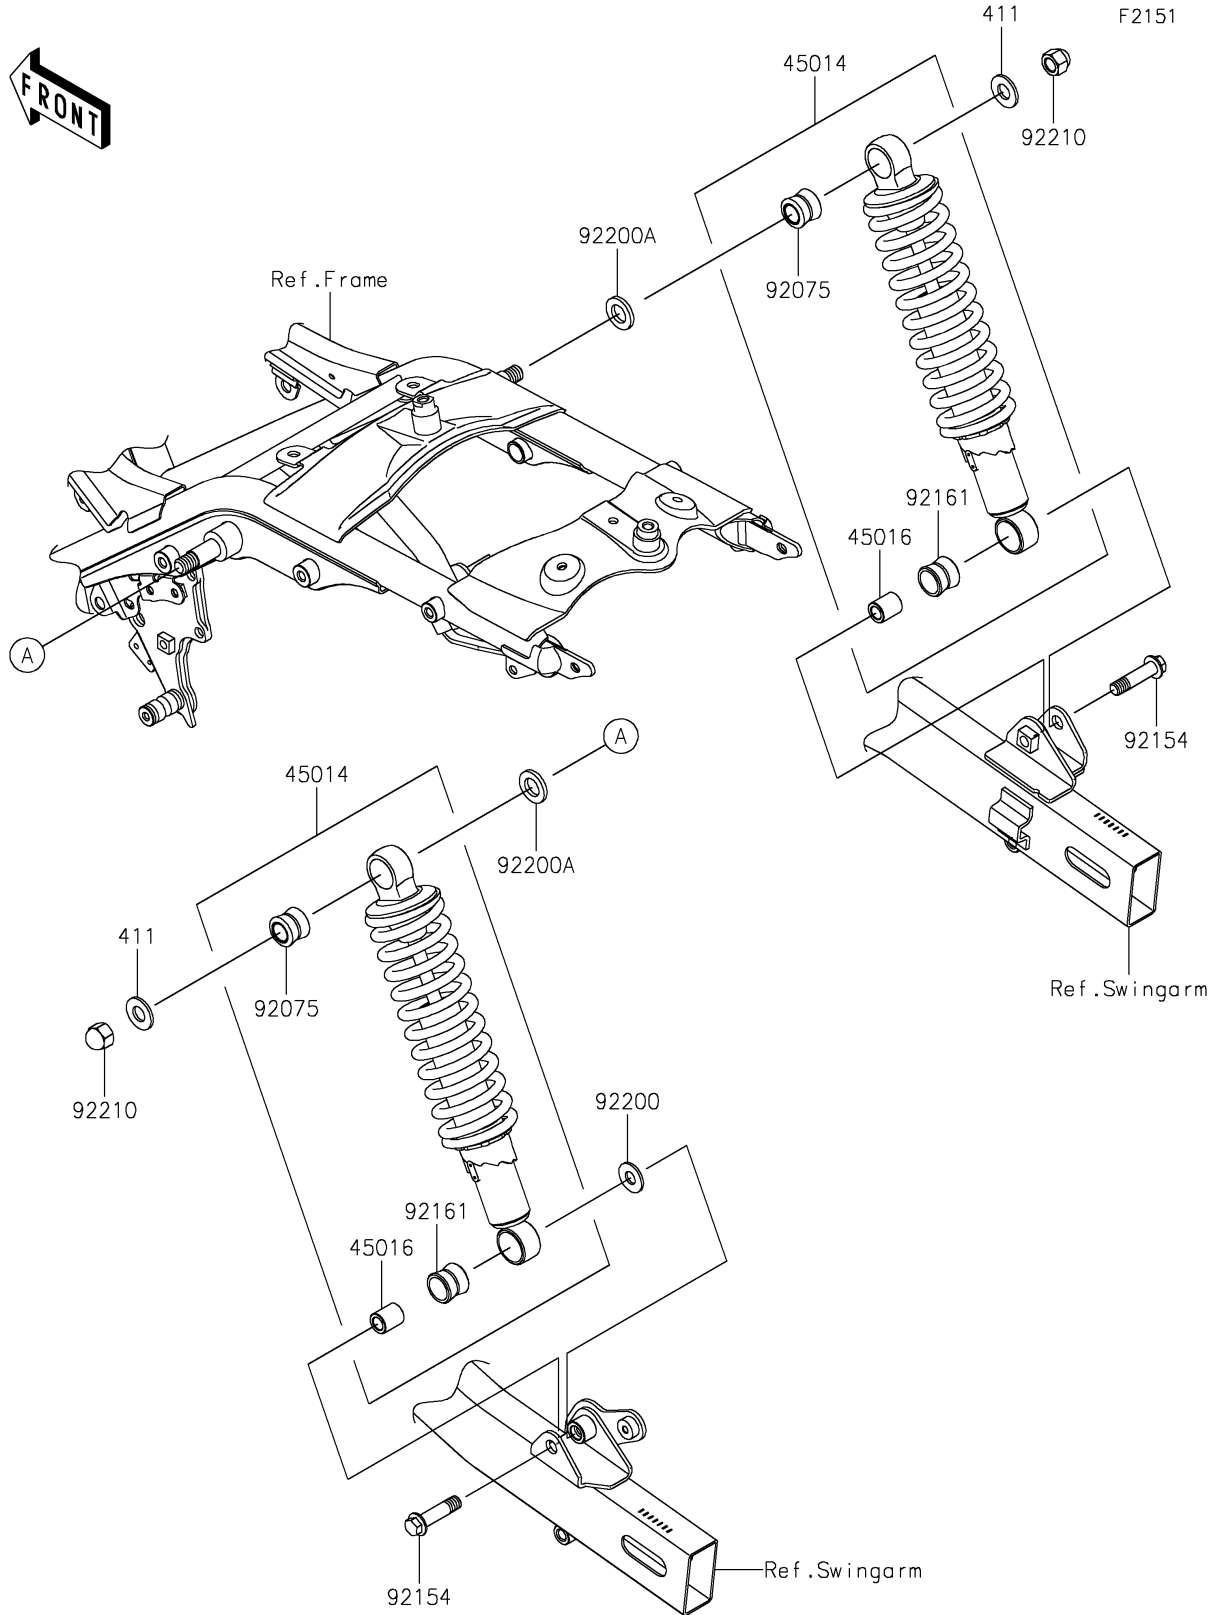

2025 Eliminator ABS PARTS DIAGRAM

Suspension/Shock Absorber

2025 Eliminator ABS PARTS LIST

Suspension/Shock Absorber

ITEM NAME	PART NUMBER	QUANTITY
SHOCKABSORBER,BLACK (Ref # 45014)	45014-0765-10	2
COLLAR,SHOCKABSORBER (Ref # 45016)	45016-008	2
DAMPER,SHOCKABSORBER (Ref # 92075)	92075-1387	2
BOLT,FLANGED,10X41 (Ref # 92154)	92154-7037	2
DAMPER,SHOCKABSORBER (Ref # 92161)	92161-2512	2
WASHER,10.5X24X2 (Ref # 92200)	92200-0987	1
WASHER,15X26X3.2 (Ref # 92200A)	92200-2557	2
NUT,CAP,12MM (Ref # 92210)	92210-1925	2
WASHER-PLAIN (Ref # 411)	411AB1200	2