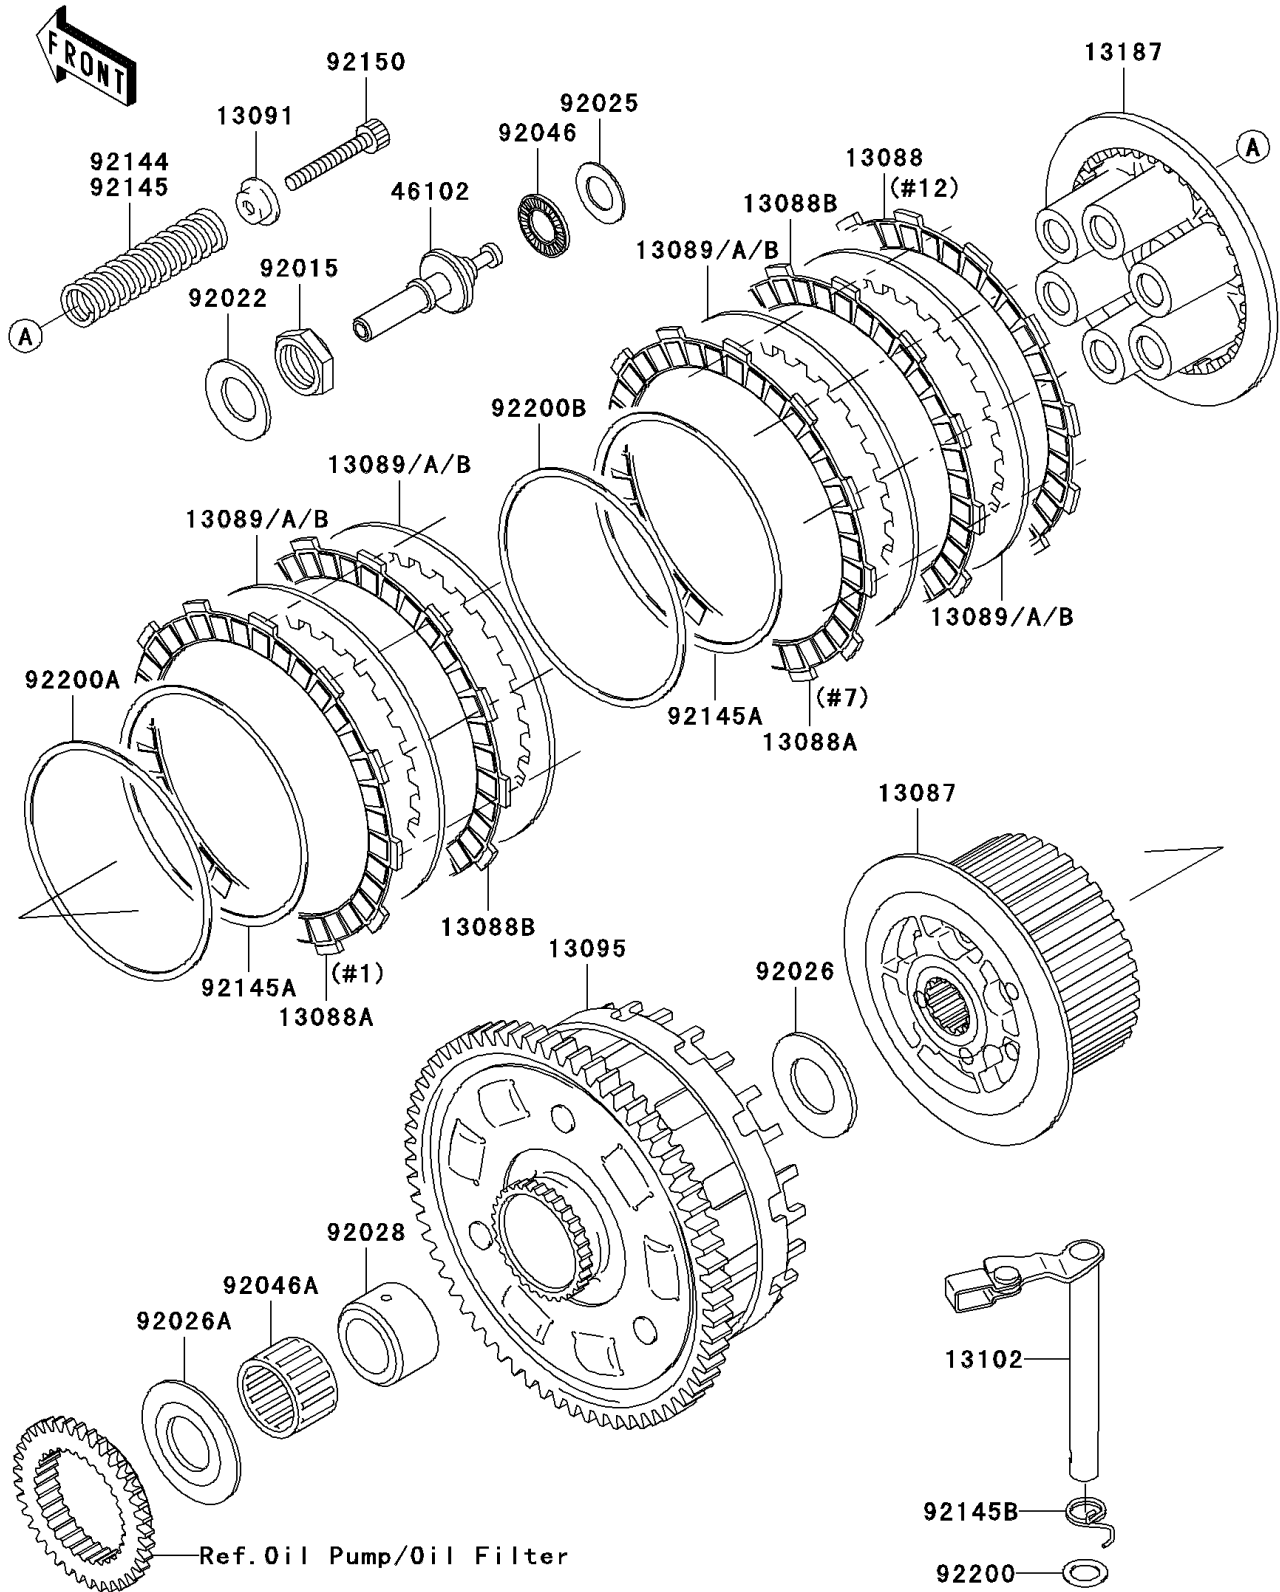

2003 Ninja® ZX™-12R PARTS DIAGRAM

Clutch

E1350

2003 Ninja® ZX™ -12R PARTS LIST

Clutch

ITEM NAME	PART NUMBER	QUANTITY
HUB-CLUTCH (Ref # 13087)	13087-1183	1
PLATE-FRICTION (Ref # 13088)	13088-1131	1
PLATE-FRICTION (Ref # 13088A)	13088-1140	2
PLATE-FRICTION (Ref # 13088B)	13088-1143	9
PLATE-CLUTCH,T=1.6 (Ref # 13089)	13089-1123	11
PLATE-CLUTCH,T=2.0 (Ref # 13089A)	13089-1124	AR
PLATE-CLUTCH,T=1.4 (Ref # 13089B)	13089-1125	AR
HOLDER,CLUTCH SPRING (Ref # 13091)	13091-1041	6
HOUSING-COMP-CLUTCH (Ref # 13095)	13095-1404	1
RELEASE-COMP-CLUTCH (Ref # 13102)	13102-1158	1
PLATE-CLUTCH OPERATING (Ref # 13187)	13187-1084	1
ROD,CLUTCH RELEASE (Ref # 46102)	46102-1429	1
NUT,20MM (Ref # 92015)	92015-1555	1
WASHER (Ref # 92022)	92022-1868	1
SHIM,15.3X27.5X1.20 (Ref # 92025)	92025-1137	1
SPACER,25.5X47X2.5 (Ref # 92026)	92026-022	1
SPACER (Ref # 92026A)	92026-1497	1
BUSHING (Ref # 92028)	92028-1934	1
BEARING-NEEDLE,AXK1102 (Ref # 92046)	92046-1052	1
BEARING-NEEDLE (Ref # 92046A)	92046-1267	1
SPRING,CLUTCH OPERATING (Ref # 92144)	92144-1881	6
SPRING,CLUTCH (Ref # 92145)	92145-1087	6
SPRING (Ref # 92145A)	92145-1250	2
SPRING,CLUTCH RELEASE (Ref # 92145B)	92145-1435	1
BOLT,CLUTCH OPERATING (Ref # 92150)	92150-1855	6
WASHER,12X18.5X0.5 (Ref # 92200)	92200-1487	1
WASHER,T=1.0 (Ref # 92200A)	92200-1579	1
WASHER,T=1.2 (Ref # 92200B)	92200-1580	1