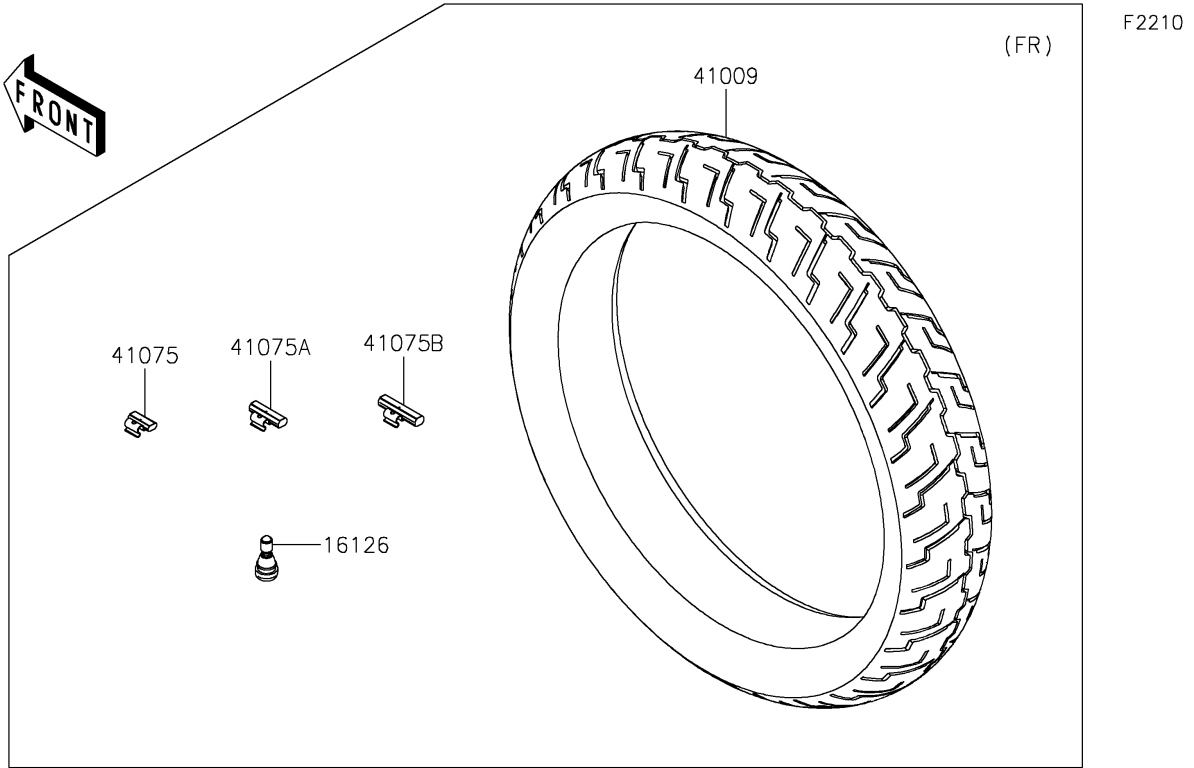

2025 Eliminator ABS PARTS DIAGRAM

Tires

2025 Eliminator ABS PARTS LIST

Tires

ITEM NAME	PART NUMBER	QUANTITY
VALVE,TIRE (Ref # 16126)	16126-0770	2
TIRE,FR,130/70-18 63H,GS-23F (Ref # 41009)	41009-0894	1
TIRE,RR,150/80-16 71H,GS-23R/Z (Ref # 41009A)	41009-0895	1
BALANCER-WHEEL,10G,SILVER (Ref # 41075)	41075-0007	AR
BALANCER-WHEEL,20G,SILVER (Ref # 41075A)	41075-0008	AR
BALANCER-WHEEL,30G,SILVER (Ref # 41075B)	41075-0009	AR