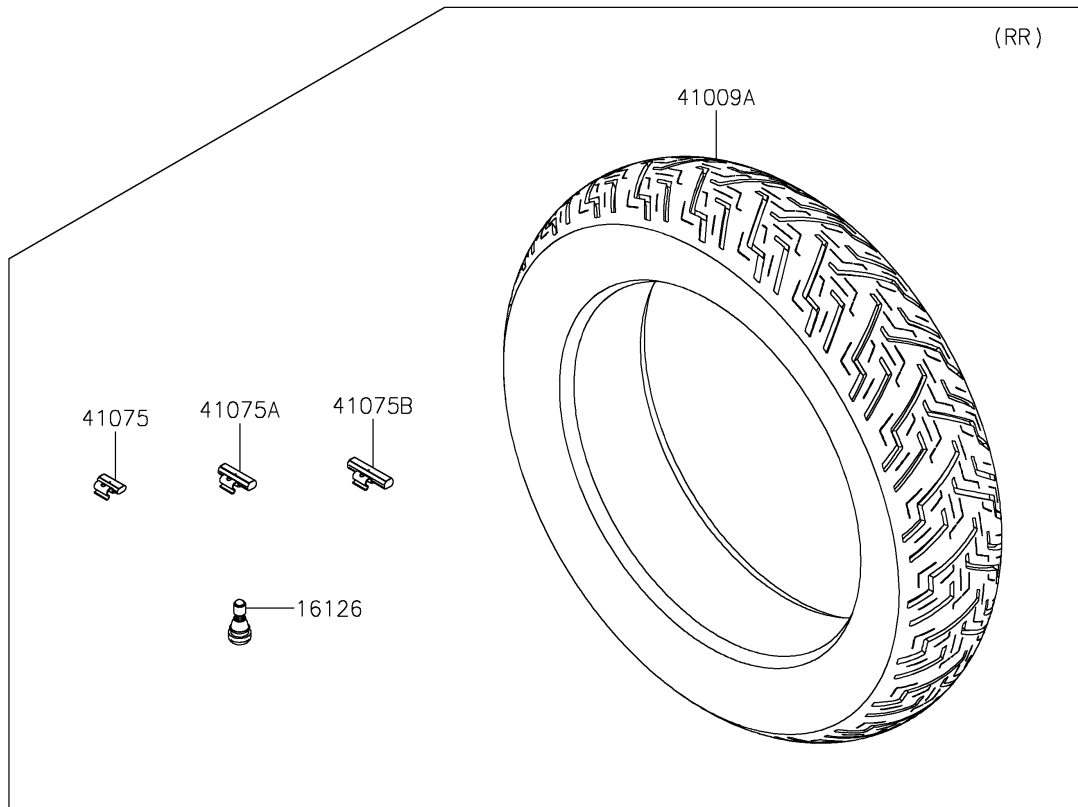

2025 Eliminator ABS PARTS DIAGRAM

Tires

2025 Eliminator ABS PARTS LIST

Tires

ITEM NAME	PART NUMBER	QUANTITY
VALVE,TIRE (Ref # 16126)	16126-0770	2
TIRE,FR,130/70-18 63H,GS-23F (Ref # 41009)	41009-0894	1
TIRE,RR,150/80-16 71H,GS-23R/Z (Ref # 41009A)	41009-0895	1
BALANCER-WHEEL,10G,SILVER (Ref # 41075)	41075-0007	AR
BALANCER-WHEEL,20G,SILVER (Ref # 41075A)	41075-0008	AR
BALANCER-WHEEL,30G,SILVER (Ref # 41075B)	41075-0009	AR