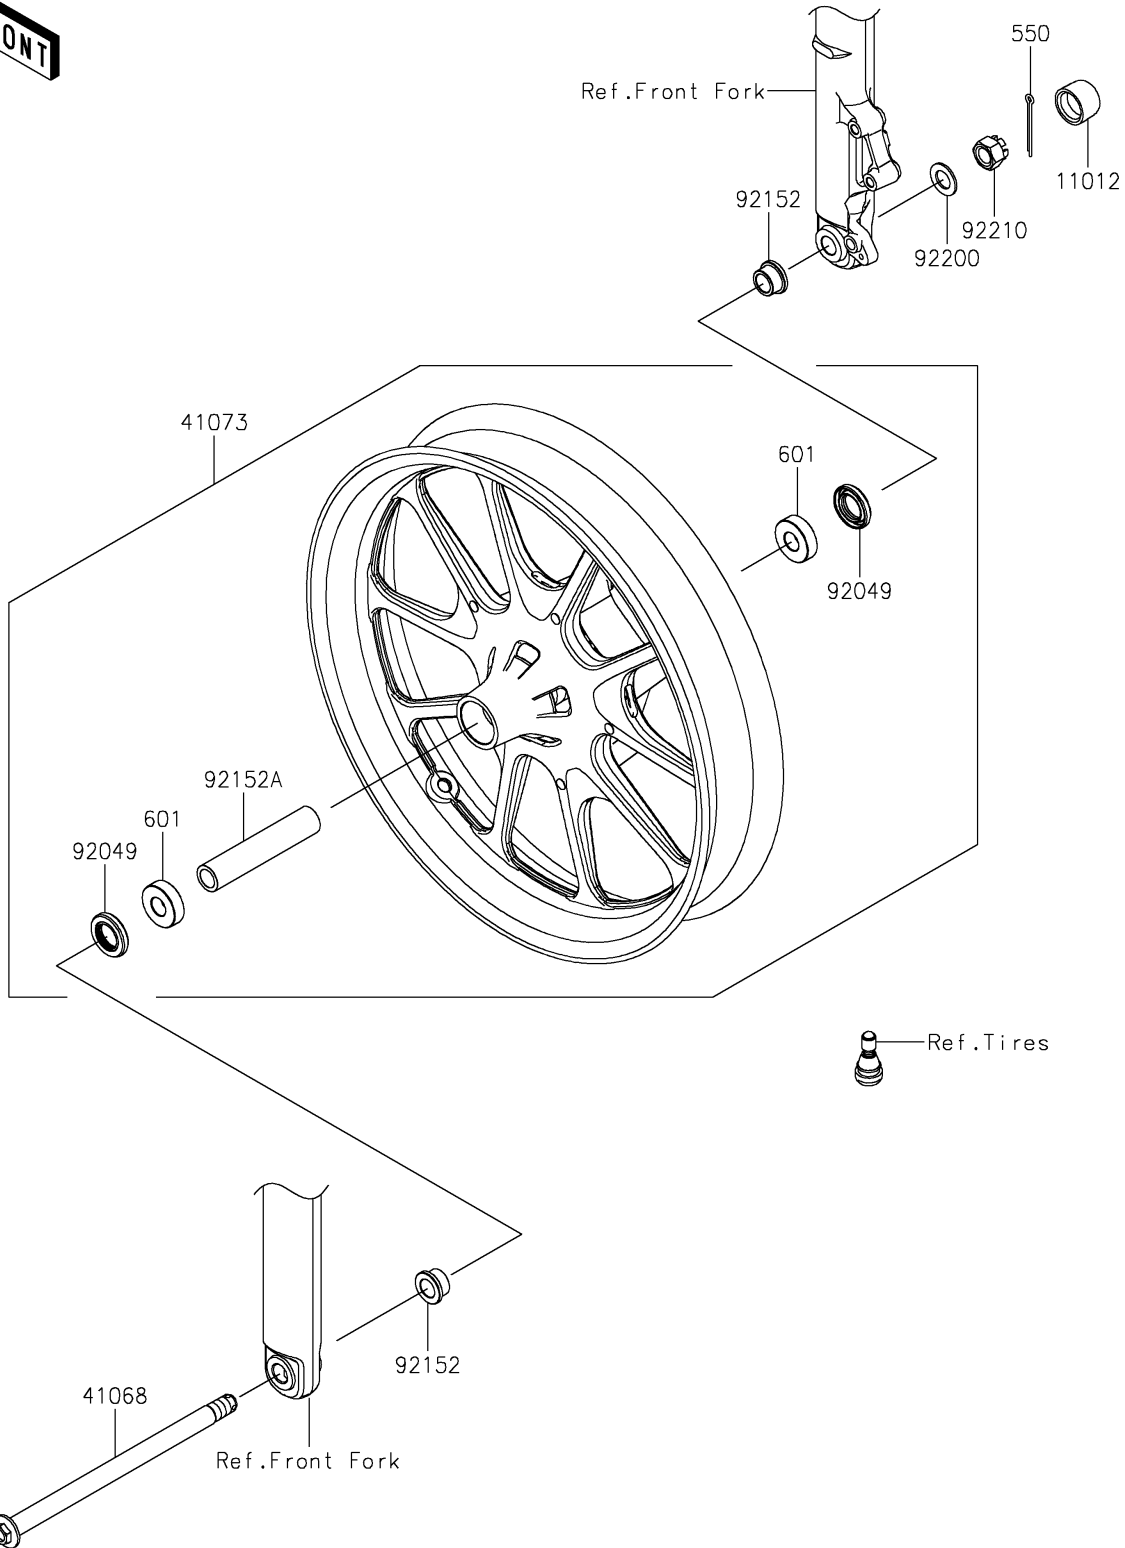

2024 Eliminator® PARTS DIAGRAM

Front Wheel

F2230

2024 Eliminator® PARTS LIST

Front Wheel

ITEM NAME	PART NUMBER	QUANTITY
CAP,AXLE NUT (Ref # 11012)	11012-1592	1
AXLE,FR (Ref # 41068)	41068-0662	1
WHEEL-ASSY,FR,G.BLACK (Ref # 41073)	41073-0839-QT	1
SEAL-OIL,23X40X7 (Ref # 92049)	92049-0801	2
COLLAR,17X30X15.5 (Ref # 92152)	92152-2386	2
COLLAR,17.2X25X125 (Ref # 92152A)	92152-2935	1
WASHER,17.3X30X2 (Ref # 92200)	92200-1916	1
NUT,CASTLE,16X19 (Ref # 92210)	92210-1585	1
PIN-COTTER,4.0X35 (Ref # 550)	550AA4035	1
BEARING-BALL,#6203UUC3 (Ref # 601)	601B6203UU	2