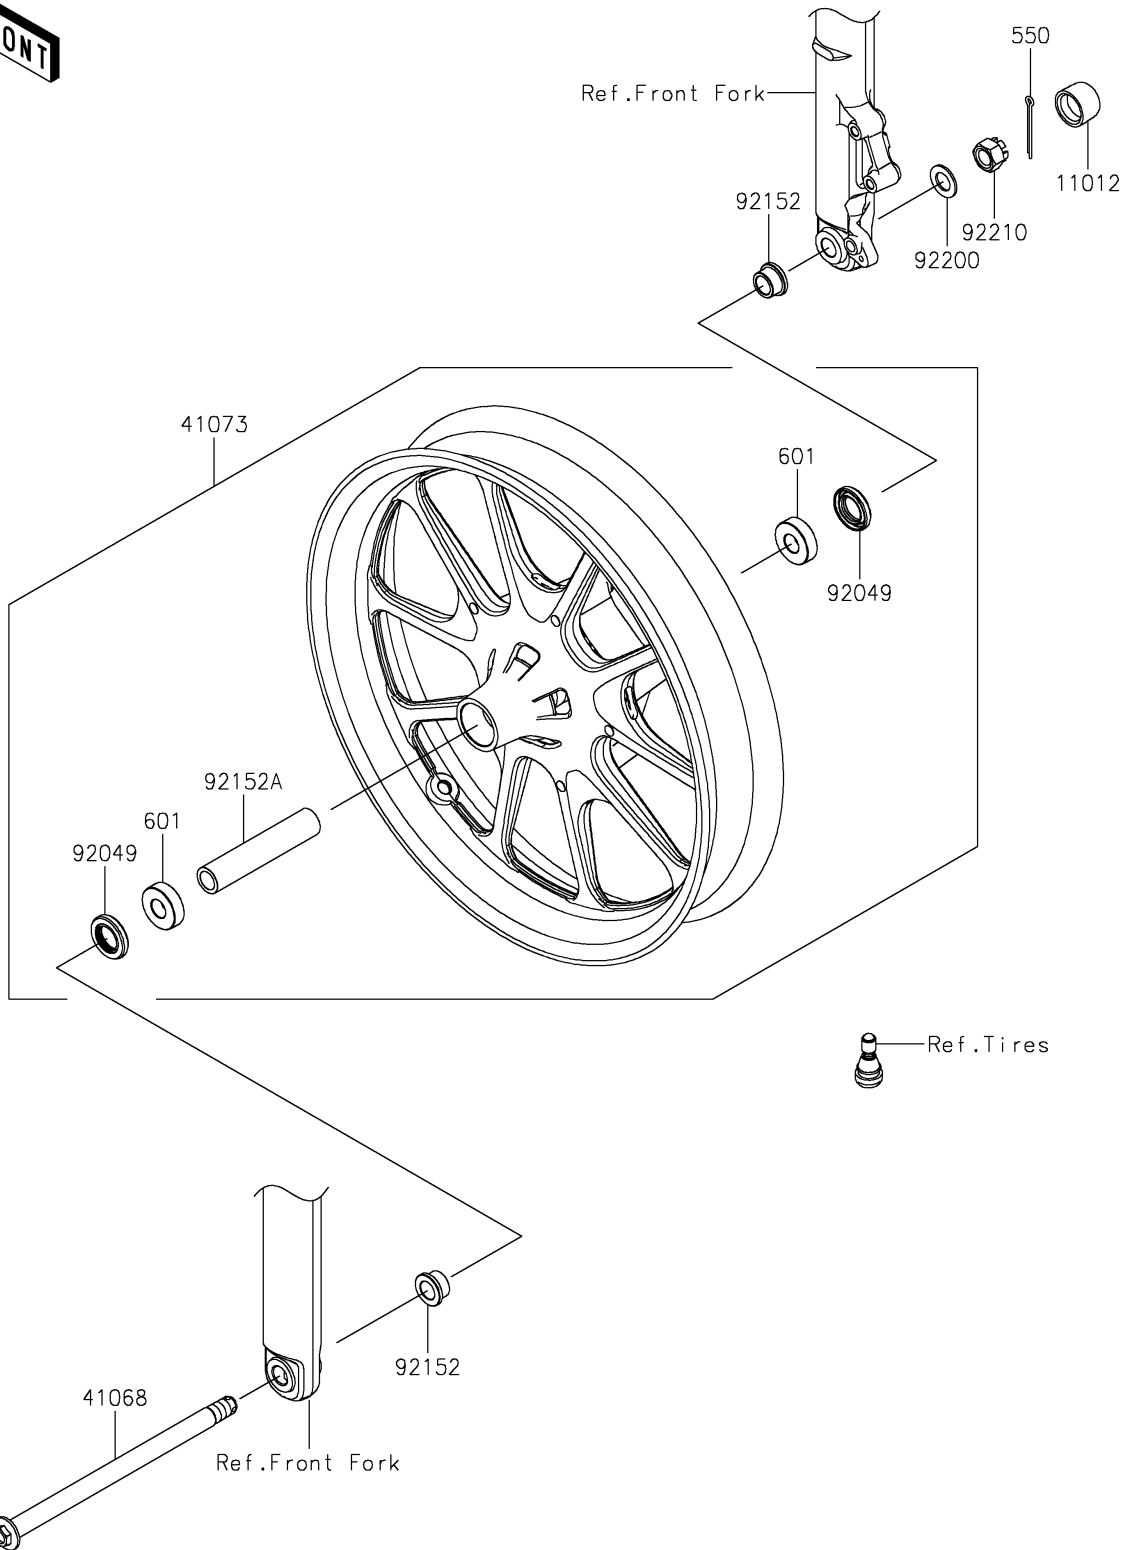

2025 Eliminator ABS PARTS DIAGRAM

Front Wheel

F2230

2025 Eliminator ABS PARTS LIST

Front Wheel

ITEM NAME	PART NUMBER	QUANTITY
CAP,AXLE NUT (Ref # 11012)	11012-1592	1
AXLE,FR (Ref # 41068)	41068-0662	1
WHEEL-ASSY,FR,G.BLACK (Ref # 41073)	41073-0839-QT	1
SEAL-OIL,23X40X7 (Ref # 92049)	92049-0801	2
COLLAR,17X30X15.5 (Ref # 92152)	92152-2386	2
COLLAR,17.2X25X125 (Ref # 92152A)	92152-2935	1
WASHER,17.3X30X2 (Ref # 92200)	92200-1916	1
NUT,CASTLE,16X19 (Ref # 92210)	92210-1585	1
PIN-COTTER,4.0X35 (Ref # 550)	550AA4035	1
BEARING-BALL,#6203UUC3 (Ref # 601)	601B6203UU	2