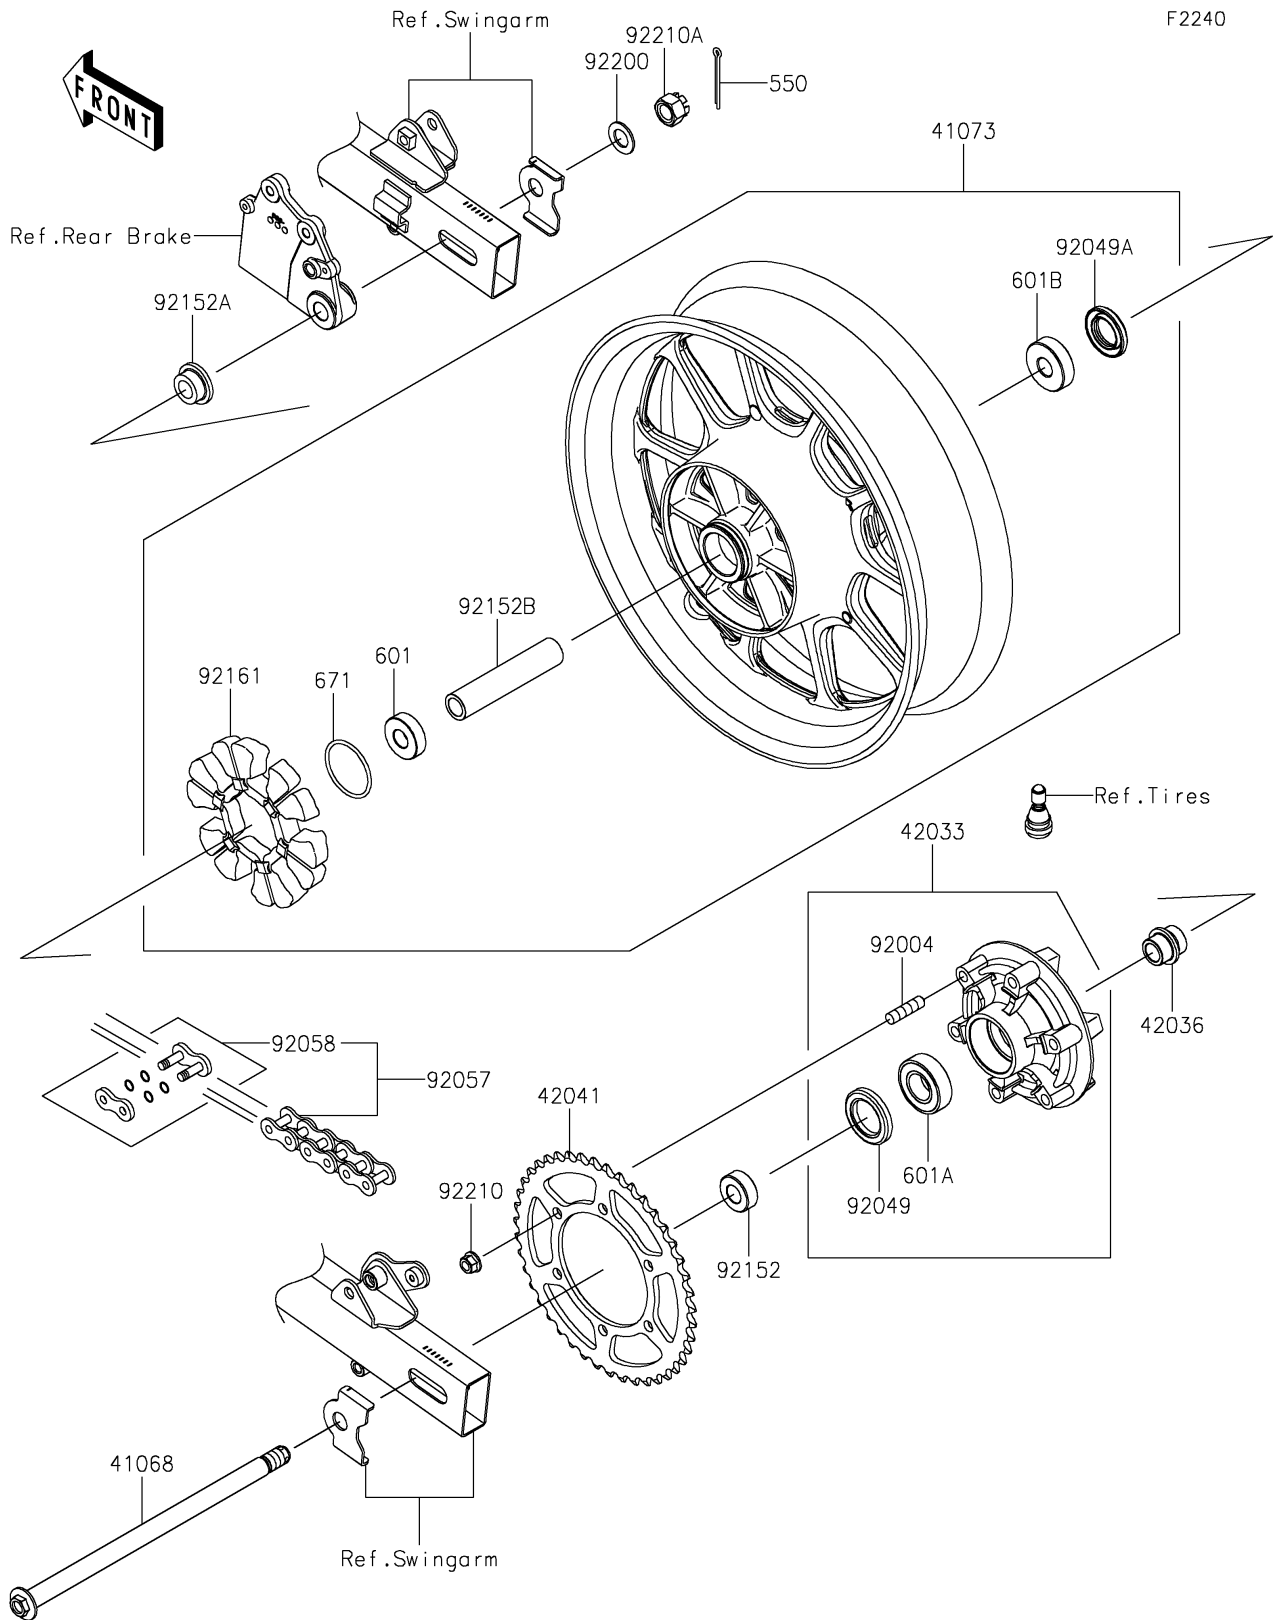

2025 Eliminator ABS PARTS DIAGRAM

Rear Wheel/Chain

2025 Eliminator ABS PARTS LIST

Rear Wheel/Chain

ITEM NAME	PART NUMBER	QUANTITY
AXLE,RR (Ref # 41068)	41068-0644	1
WHEEL-ASSY,RR,G.BLACK (Ref # 41073)	41073-0840-QT	1
COUPLING-ASSY,RR HUB (Ref # 42033)	42033-0574	1
SLEEVE,RR HUB,L=30 (Ref # 42036)	42036-1055	1
SPROCKET-HUB,43T (Ref # 42041)	42041-0193	1
STUD,10X19 (Ref # 92004)	92004-0048	6
SEAL-OIL,35X52X7 (Ref # 92049)	92049-0730	1
SEAL-OIL,27X47X7 (Ref # 92049A)	92049-0802	1
CHAIN,DRIVE,RK520X112L (Ref # 92057)	92057-0923	1
JOINT-CHAIN,DRIVE (Ref # 92058)	92058-0090	1
COLLAR,17X35X13 (Ref # 92152)	92152-0843	1
COLLAR,17X28(38)X15 (Ref # 92152A)	92152-0844	1
COLLAR,17.2X25X121 (Ref # 92152B)	92152-2387	1
DAMPER,RR HUB SHOCK (Ref # 92161)	92161-0700	1
WASHER,17.3X30X2 (Ref # 92200)	92200-1916	1
NUT,LOCK,FLANGED,10MM (Ref # 92210)	92210-1139	6
NUT,CASTLE,16X19 (Ref # 92210A)	92210-1585	1
PIN-COTTER,4.0X35 (Ref # 550)	550AA4035	1
BEARING-BALL,#6203UUC3 (Ref # 601)	601B6203UU	1
BEARING-BALL,#6205G (Ref # 601A)	601B6205G	1
BEARING-BALL,6303LLUC3/2ASU68 (Ref # 601B)	601B6303UU	1
O RING,50MM (Ref # 671)	671B2550	1