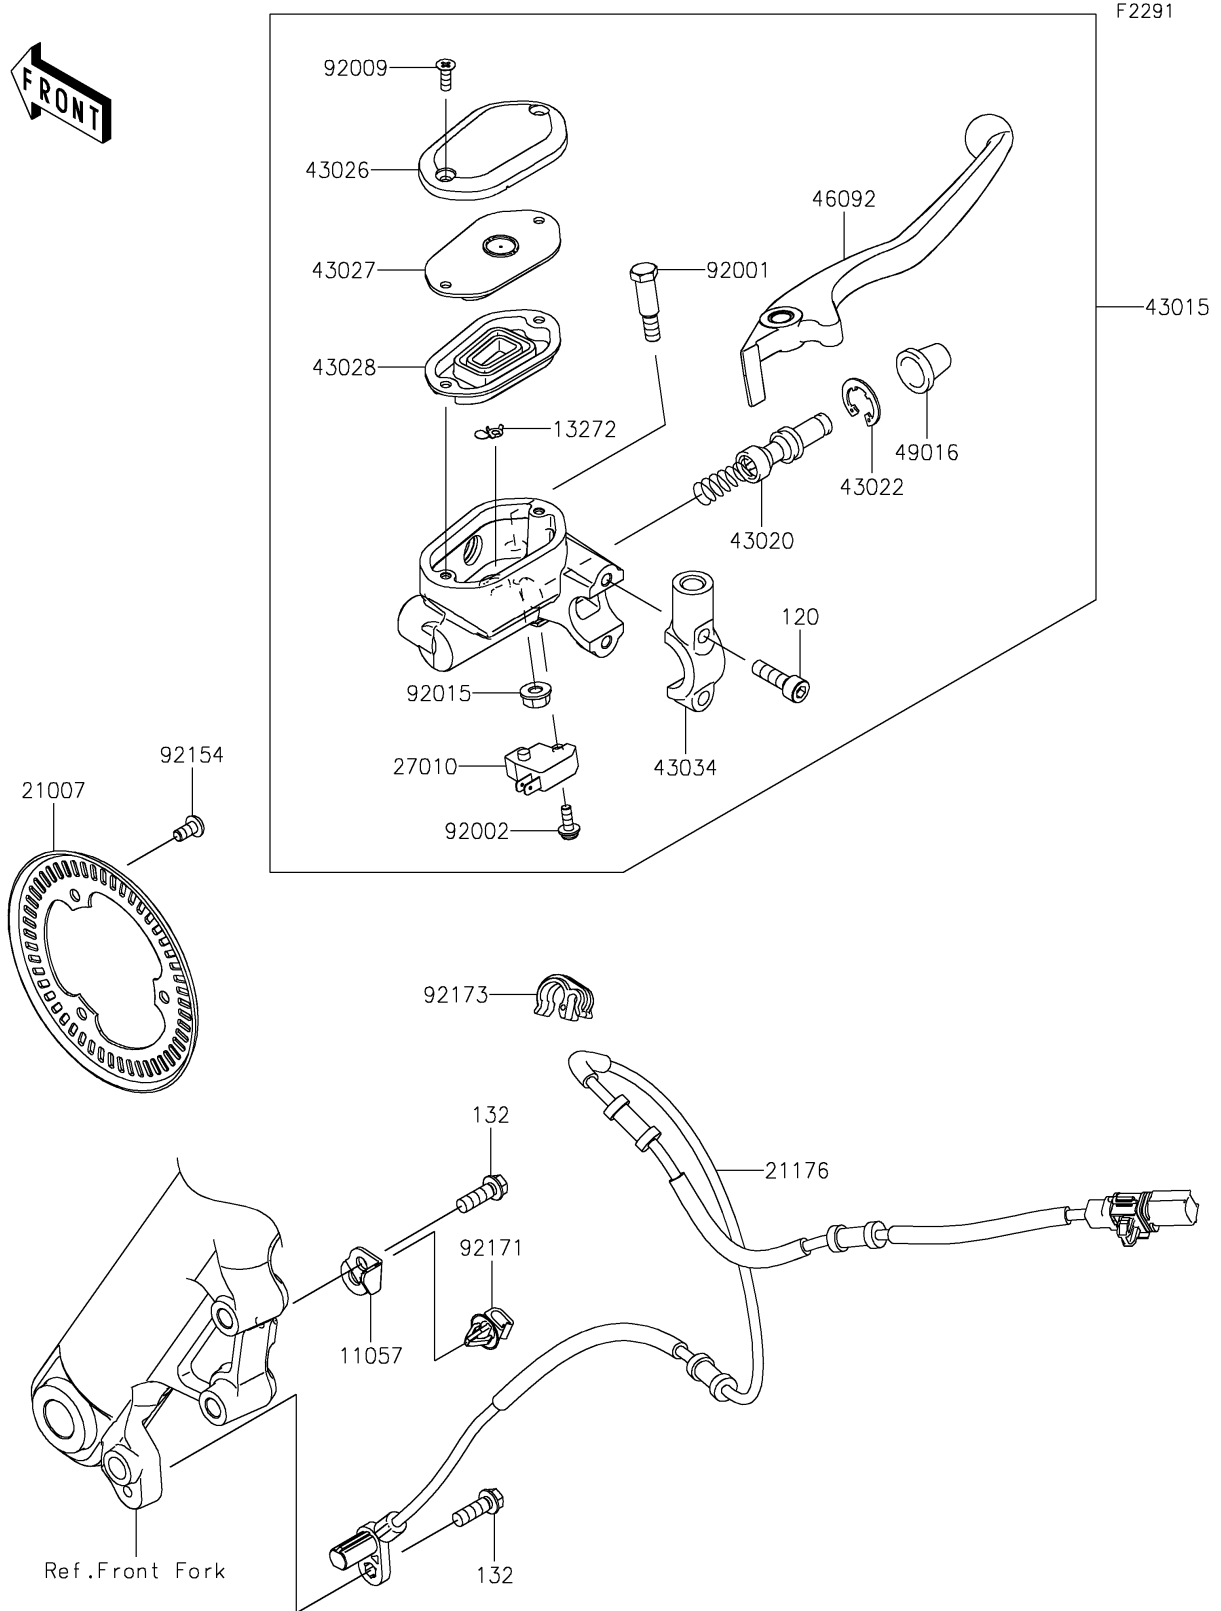

2025 Eliminator ABS PARTS DIAGRAM

Front Master Cylinder

2025 Eliminator ABS PARTS LIST

Front Master Cylinder

ITEM NAME	PART NUMBER	QUANTITY
BRACKET,SENSOR (Ref # 11057)	11057-1099	1
PLATE (Ref # 13272)	13272-0573	1
ROTOR,SENSOR,FR (Ref # 21007)	21007-0671	1
SENSOR,SPEED,FR (Ref # 21176)	21176-1180	1
SWITCH,BRAKE (Ref # 27010)	27010-0762	1
CYLINDER-ASSY-MASTER,FR (Ref # 43015)	43015-0715	1
PISTON-COMP-BRAKE (Ref # 43020)	43020-0022	1
STOPPER-BRAKE,PISTON (Ref # 43022)	43022-1010	1
CAP-BRAKE (Ref # 43026)	43026-0026	1
PLATE-DIAPHRAGM (Ref # 43027)	43027-0010	1
DIAPHRAGM (Ref # 43028)	43028-0022	1
HOLDER-BRAKE (Ref # 43034)	43034-0145	1
LEVER-GRIP,FRONT BRAKE (Ref # 46092)	46092-0028	1
COVER-SEAL,MASTER CYLINDER (Ref # 49016)	49016-1044	1
BOLT,FRONT BRAKE LEVER (Ref # 92001)	92001-1728	1
BOLT,SCREW,4X12 (Ref # 92002)	92002-1323	1
SCREW,4MM (Ref # 92009)	92009-1458	2
NUT,FLANGED,6MM,BLACK (Ref # 92015)	92015-1233	1
BOLT,SOCKET,5X10 (Ref # 92154)	92154-7198	3
CLAMP (Ref # 92171)	92171-0640	1
CLAMP,HOSE&SENSOR LINE (Ref # 92173)	92173-1613	1
BOLT-SOCKET,6X20 (Ref # 120)	120CB0620	2
BOLT-FLANGED-SMALL,6X18 (Ref # 132)	132BC0618	2