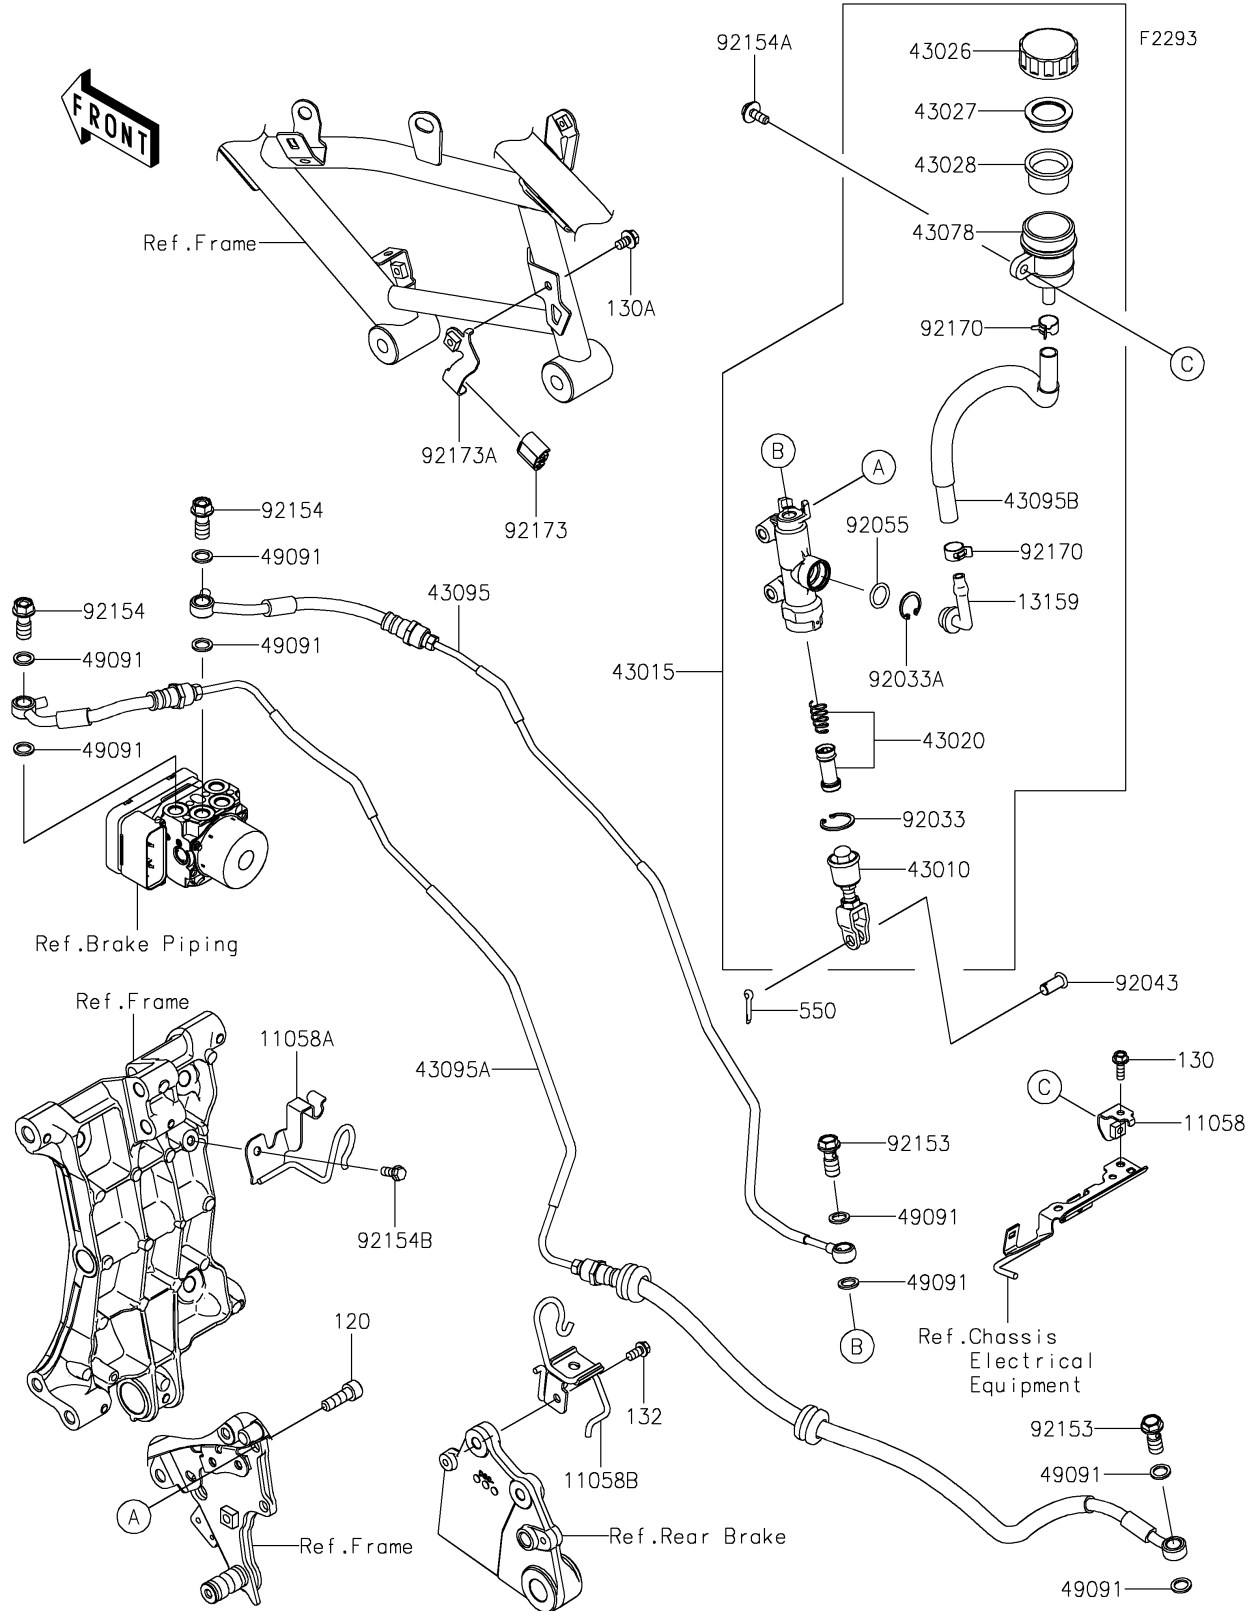

2025 Eliminator ABS PARTS DIAGRAM

Rear Master Cylinder

2025 Eliminator ABS PARTS LIST

Rear Master Cylinder

ITEM NAME	PART NUMBER	QUANTITY
BRACKET,RESERVOIR (Ref # 11058)	11058-0497	1
BRACKET (Ref # 11058A)	11058-0498	1
BRACKET (Ref # 11058B)	11058-0500	1
CONNECTOR (Ref # 13159)	13159-1056	1
ROD-ASSY-BRAKE (Ref # 43010)	43010-0022	1
CYLINDER-ASSY-MASTER,RR (Ref # 43015)	43015-0803	1
PISTON-COMP-BRAKE (Ref # 43020)	43020-1094	1
CAP-BRAKE (Ref # 43026)	43026-0009	1
PLATE-DIAPHRAGM (Ref # 43027)	43027-1053	1
DIAPHRAGM (Ref # 43028)	43028-1065	1
RESERVOIR (Ref # 43078)	43078-0040	1
HOSE-BRAKE,ABS-RR M/CYLINDER (Ref # 43095)	43095-1880	1
HOSE-BRAKE,ABS-RR CALIPER (Ref # 43095A)	43095-1881	1
HOSE-BRAKE (Ref # 43095B)	43095-1893	1
WASHER-SEAL,10.1X14.5X1.5 (Ref # 49091)	49091-0001	8
RING-SNAP,20.9X24.6X1.2 (Ref # 92033)	92033-0079	1
RING-SNAP,20.5MM (Ref # 92033A)	92033-1186	1
PIN (Ref # 92043)	92043-0904	1
RING-O,14.8X2.4 (Ref # 92055)	92055-0741	1
BOLT,OIL,L=23 (Ref # 92153)	92153-0627	2
BOLT,BANJO,10X22 (Ref # 92154)	92154-1138	2
BOLT,UPSET-WP,6X16 (Ref # 92154A)	92154-2244	1
BOLT,6X14 (Ref # 92154B)	92154-4129	1
CLAMP,HOSE (Ref # 92170)	92170-1091	2
CLAMP,METAL PIPE (Ref # 92173)	92173-0986	1
CLAMP,ABS PIPE (Ref # 92173A)	92173-2583	1
BOLT-SOCKET,8X25 (Ref # 120)	120CB0825	2
BOLT-FLANGED,5X16 (Ref # 130)	130BA0516	1
BOLT-FLANGED,6X10 (Ref # 130A)	130BB0610	1

2025 Eliminator ABS PARTS LIST

Rear Master Cylinder

ITEM NAME	PART NUMBER	QUANTITY
BOLT-FLANGED-SMALL,6X12 (Ref # 132)	132BB0612	1
PIN-COTTER,2.0X15 (Ref # 550)	550AA2015	1