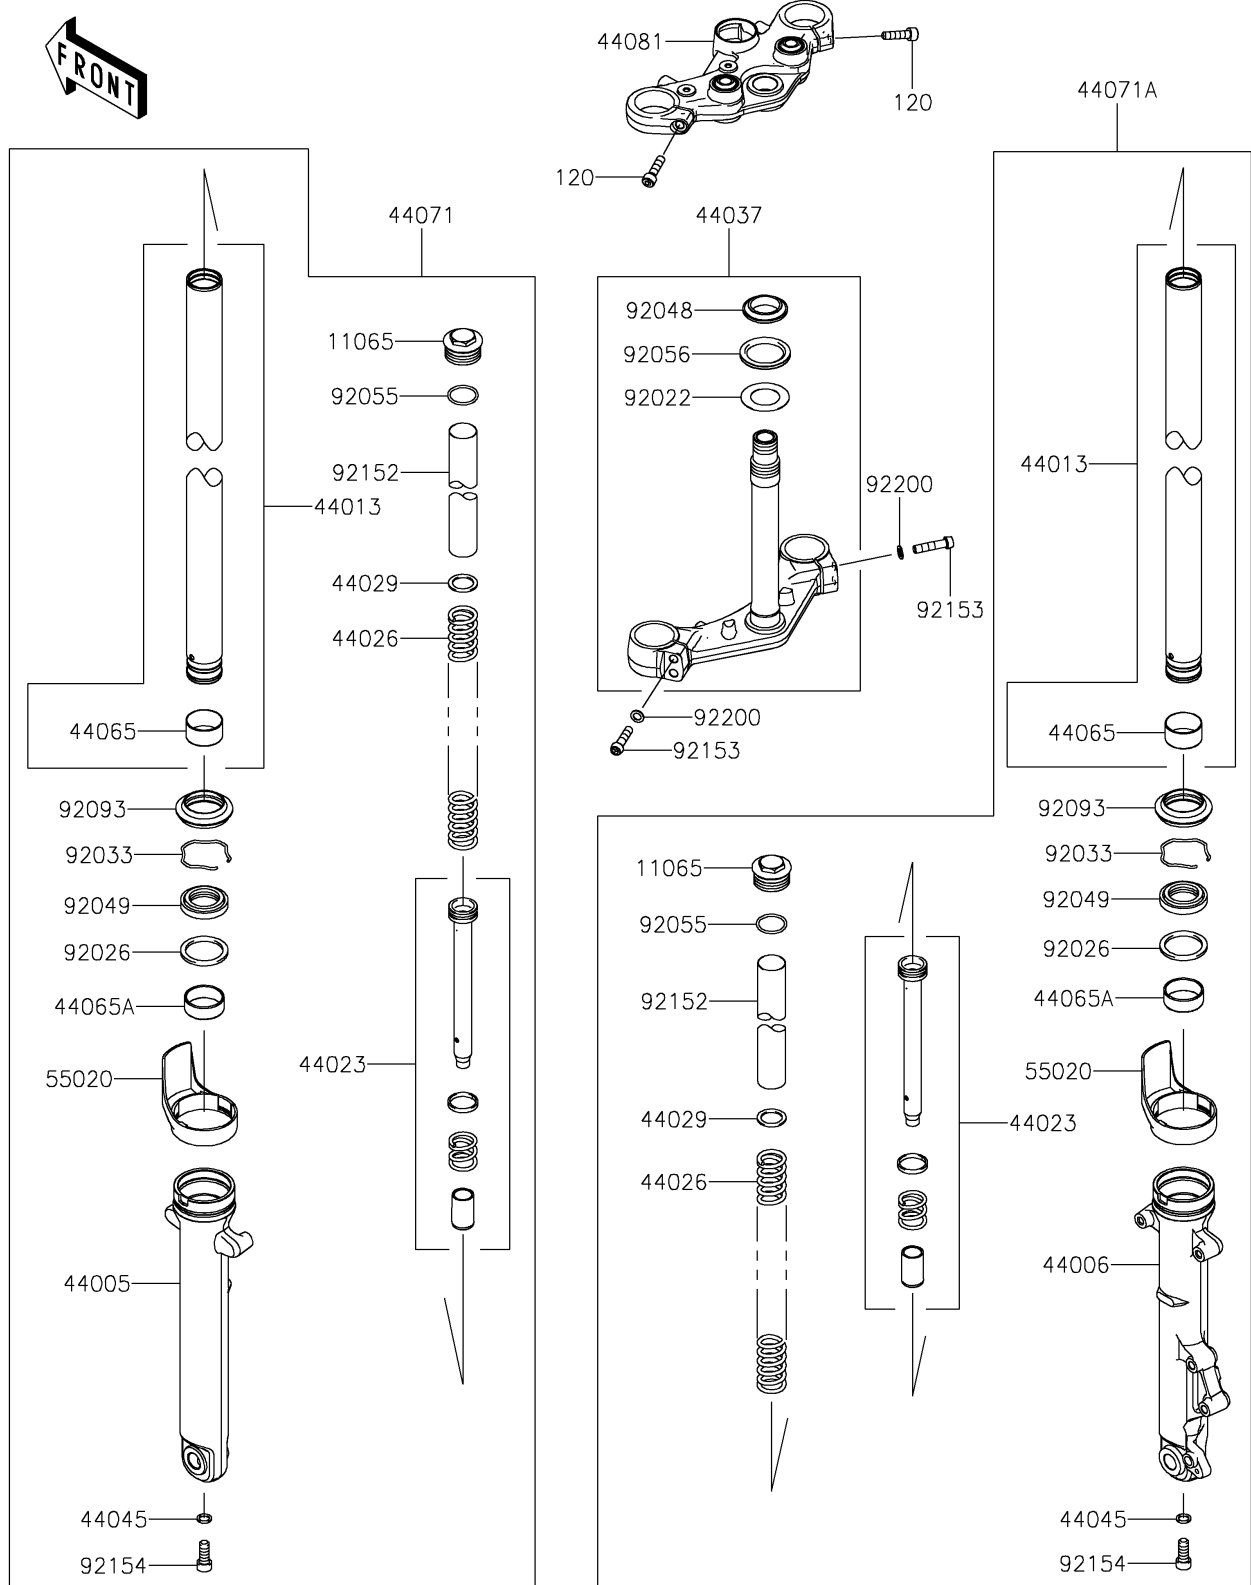

2024 ELIMINATOR® ABS PARTS DIAGRAM

Front Fork

F2340

2024 ELIMINATOR® ABS PARTS LIST

Front Fork

ITEM NAME	PART NUMBER	QUANTITY
CAP (Ref # 11065)	11065-1286	2
PIPE-LEFT FORK OUTER (Ref # 44005)	44005-0129	1
PIPE-RIGHT FORK OUTER (Ref # 44006)	44006-0132	1
PIPE-FORK INNER (Ref # 44013)	44013-0404	2
CYLINDER-SET-FORK (Ref # 44023)	44023-0194	2
SPRING-FRONT FORK (Ref # 44026)	44026-0297	2
SEAT-FORK SPRING (Ref # 44029)	44029-1131	2
HOLDER-FORK UNDER (Ref # 44037)	44037-0216	1
GASKET,FORK CYLINDER BOLT (Ref # 44045)	44045-051	2
BUSHING-FRONT FORK (Ref # 44065)	44065-0076	2
BUSHING-FRONT FORK (Ref # 44065A)	44065-0077	2
DAMPER-ASSY,FORK,LH,F.S.BLACK (Ref # 44071)	44071-1585-18R	1
DAMPER-ASSY,FORK,RH,F.S.BLACK (Ref # 44071A)	44071-1586-18R	1
HOLDER-ASSY-FORK UPPER (Ref # 44081)	44081-0131	1
GUARD,FORK (Ref # 55020)	55020-0872	2
WASHER,30.5X50X0.6 (Ref # 92022)	92022-231	1
SPACER,FORK OUTER (Ref # 92026)	92026-1276	2
RING-SNAP (Ref # 92033)	92033-1222	2
RACE,STEERING STEM BEARING (Ref # 92048)	92048-0048	1
SEAL-OIL (Ref # 92049)	92049-0807	2
RING-O,FORK TOP (Ref # 92055)	92055-1420	2
SEAL-OIL,STEERING STEM (Ref # 92056)	92056-003	1
SEAL,DUST (Ref # 92093)	92093-0717	2
COLLAR (Ref # 92152)	92152-2987	2
BOLT,SOCKET,8X35 (Ref # 92153)	92153-0854	4
BOLT (Ref # 92154)	92154-2551	2
WASHER,8.5X14X1.2 (Ref # 92200)	92200-2712	4
BOLT-SOCKET,8X30 (Ref # 120)	120CC0830	2