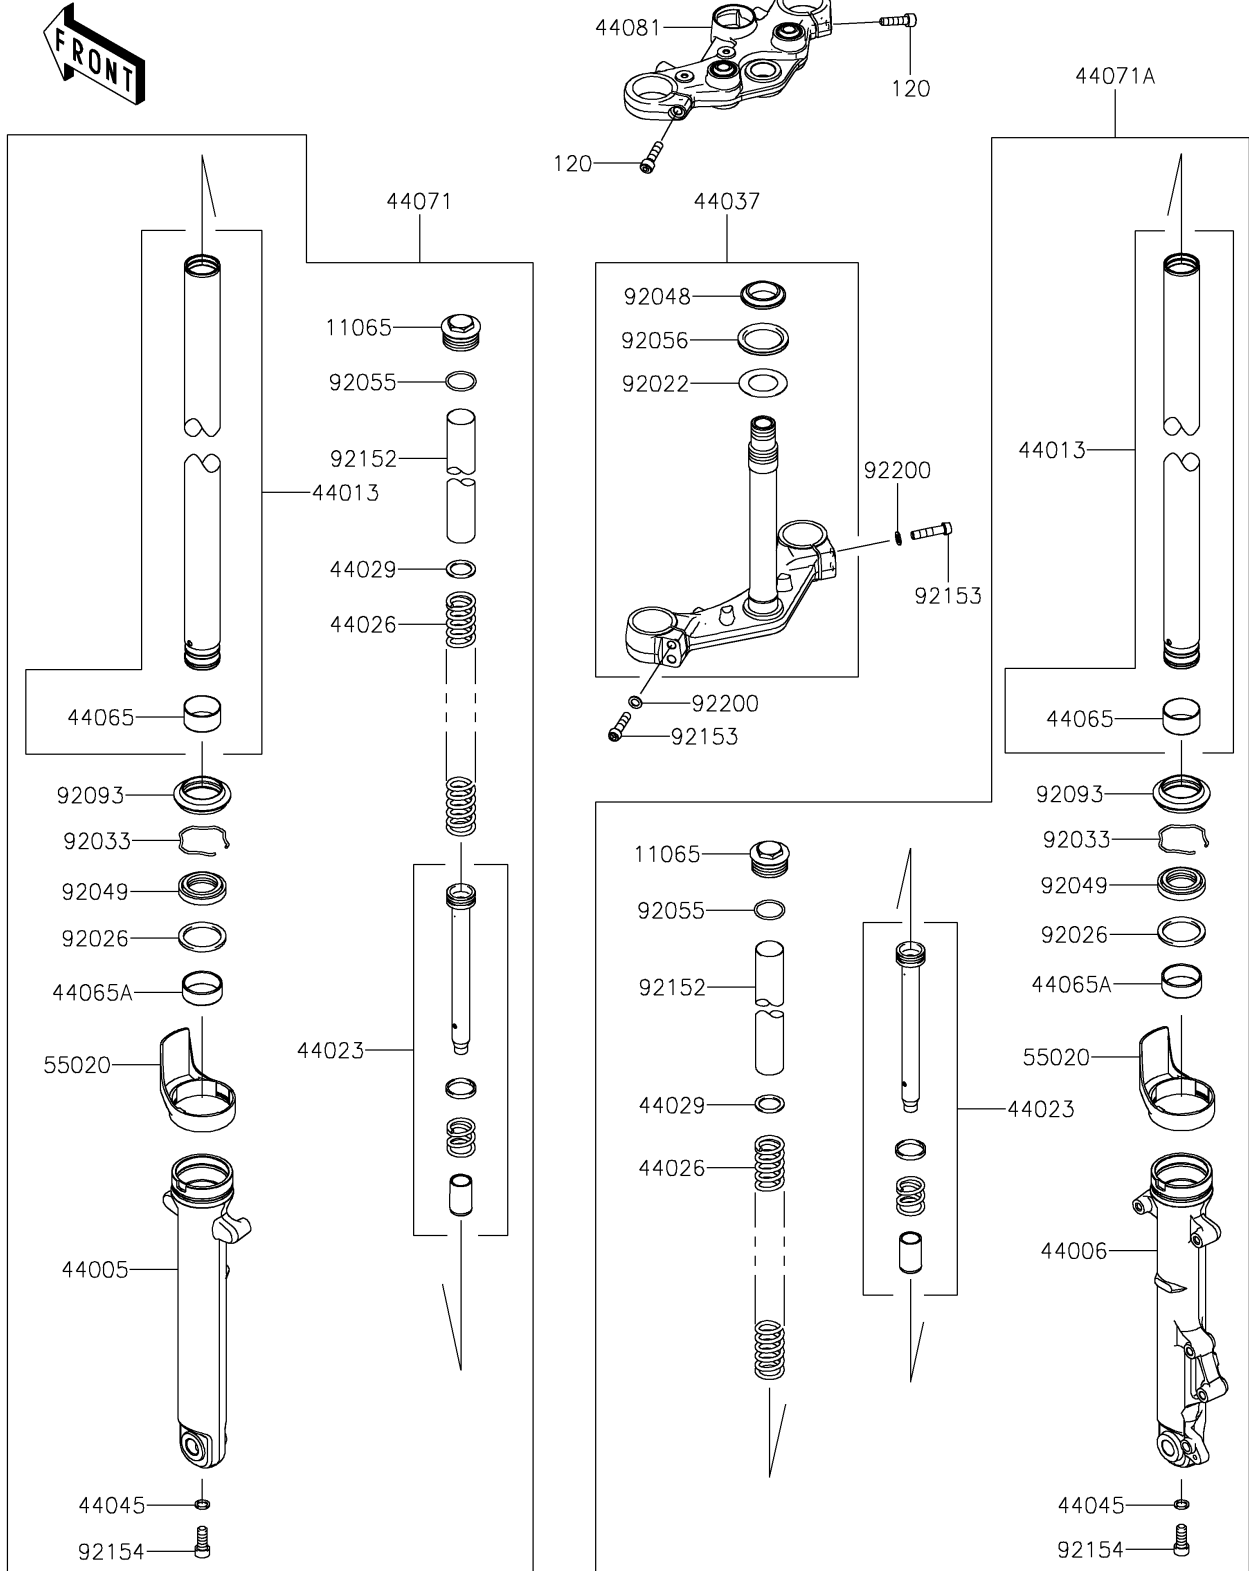

2025 Eliminator ABS PARTS DIAGRAM

Front Fork

F2340

2025 Eliminator ABS PARTS LIST

Front Fork

ITEM NAME	PART NUMBER	QUANTITY
CAP (Ref # 11065)	11065-1286	2
PIPE-LEFT FORK OUTER (Ref # 44005)	44005-0129	1
PIPE-RIGHT FORK OUTER (Ref # 44006)	44006-0132	1
PIPE-FORK INNER (Ref # 44013)	44013-0404	2
CYLINDER-SET-FORK (Ref # 44023)	44023-0194	2
SPRING-FRONT FORK (Ref # 44026)	44026-0297	2
SEAT-FORK SPRING (Ref # 44029)	44029-1131	2
HOLDER-FORK UNDER (Ref # 44037)	44037-0216	1
GASKET,FORK CYLINDER BOLT (Ref # 44045)	44045-051	2
BUSHING-FRONT FORK (Ref # 44065)	44065-0076	2
BUSHING-FRONT FORK (Ref # 44065A)	44065-0077	2
DAMPER-ASSY,FORK,LH,F.S.BLACK (Ref # 44071)	44071-1585-18R	1
DAMPER-ASSY,FORK,RH,F.S.BLACK (Ref # 44071A)	44071-1586-18R	1
HOLDER-ASSY-FORK UPPER (Ref # 44081)	44081-0131	1
GUARD,FORK (Ref # 55020)	55020-0872	2
WASHER,30.5X50X0.6 (Ref # 92022)	92022-231	1
SPACER,FORK OUTER (Ref # 92026)	92026-1276	2
RING-SNAP (Ref # 92033)	92033-1222	2
RACE,STEERING STEM BEARING (Ref # 92048)	92048-0048	1
SEAL-OIL (Ref # 92049)	92049-0807	2
RING-O,FORK TOP (Ref # 92055)	92055-1420	2
SEAL-OIL,STEERING STEM (Ref # 92056)	92056-003	1
SEAL,DUST (Ref # 92093)	92093-0717	2
COLLAR (Ref # 92152)	92152-2987	2
BOLT,SOCKET,8X35 (Ref # 92153)	92153-0854	4
BOLT (Ref # 92154)	92154-2551	2
WASHER,8.5X14X1.2 (Ref # 92200)	92200-2712	4
BOLT-SOCKET,8X30 (Ref # 120)	120CC0830	2