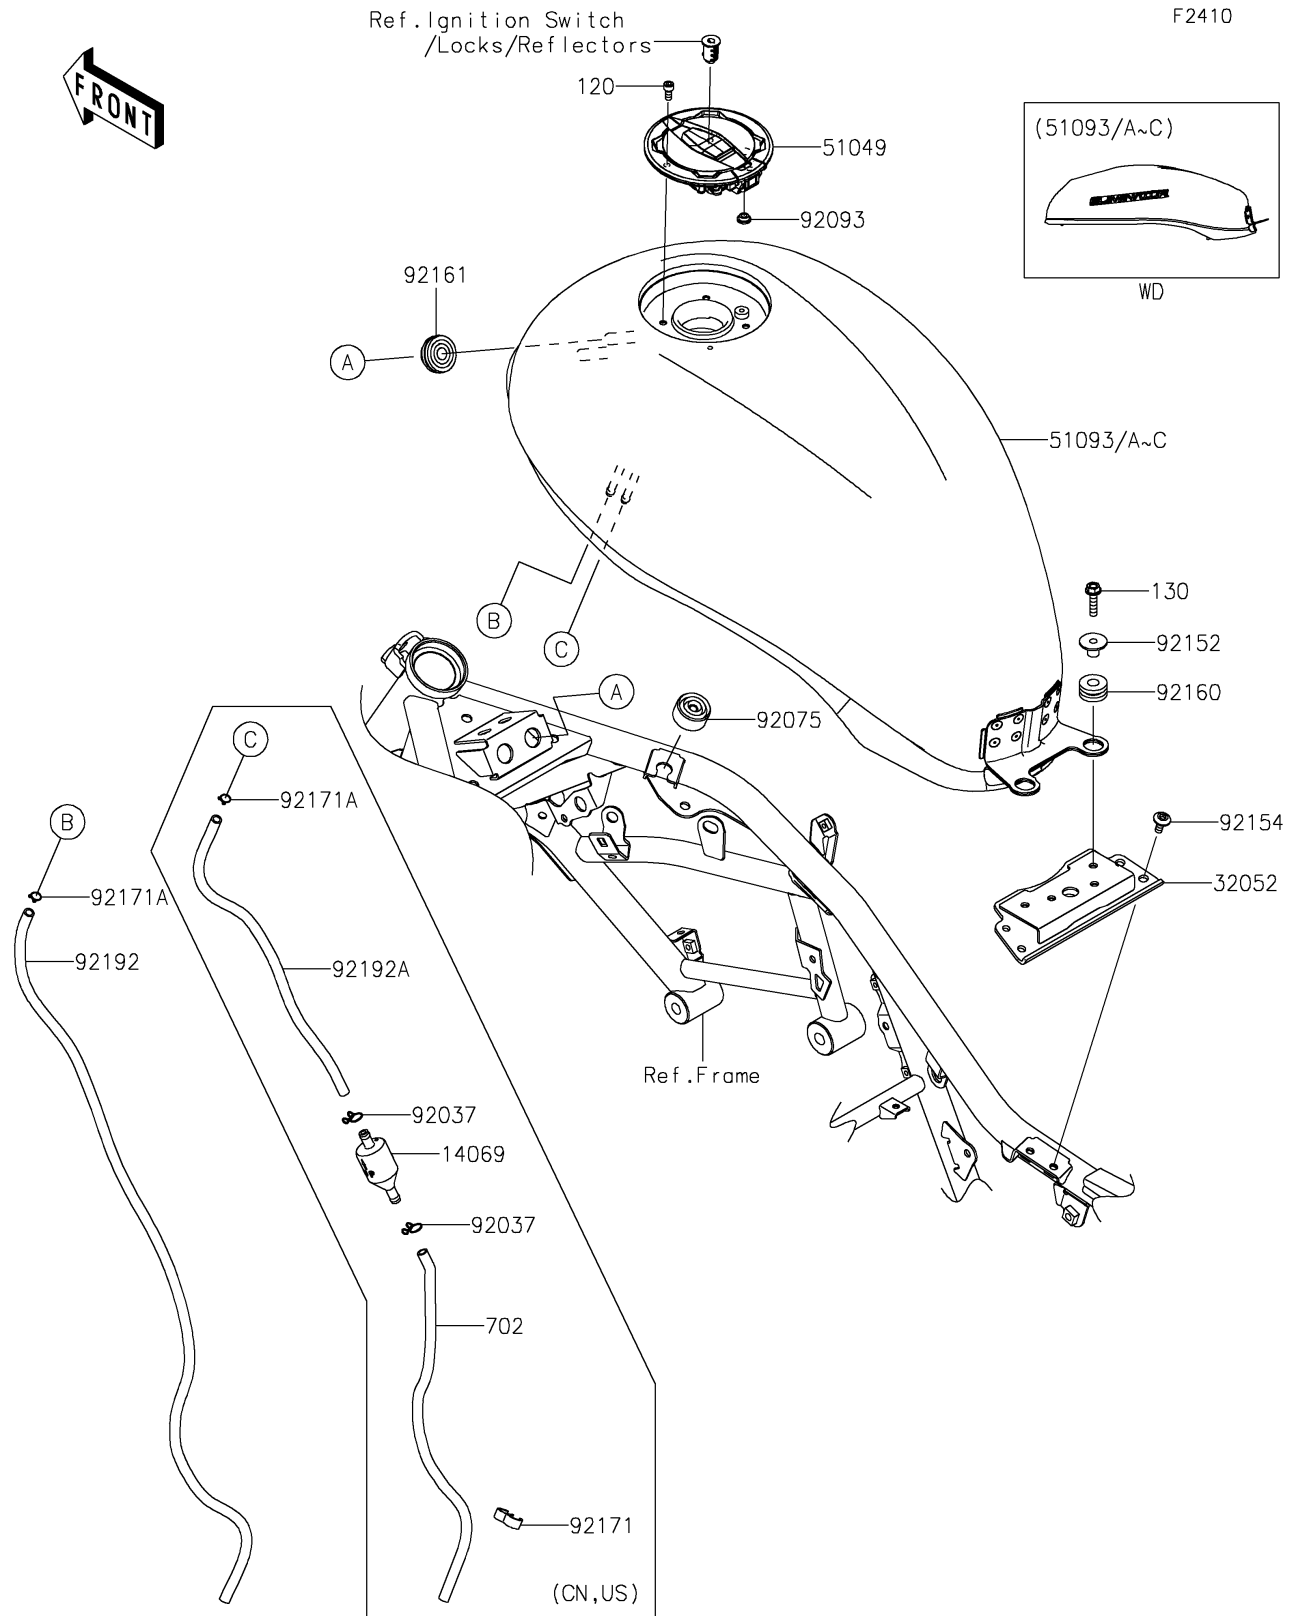

2025 Eliminator ABS PARTS DIAGRAM

Fuel Tank

2025 Eliminator ABS PARTS LIST

Fuel Tank

ITEM NAME	PART NUMBER	QUANTITY
BRACKET-TANK (Ref # 32052)	32052-0854	1
CAP-TANK,FUEL (Ref # 51049)	51049-0756	1
TANK-COMP-FUEL,M.F.S.BLACK (Ref # 51093)	51093-5119-739	1
TANK-COMP-FUEL,P.R.WHITE (Ref # 51093A)	51093-5120-68N	1
TANK-COMP-FUEL,P.S.GRAY (Ref # 51093B)	51093-5154-36S	1
TANK-COMP-FUEL,P.S.KHAKI (Ref # 51093C)	51093-5364-63F	1
DAMPER (Ref # 92075)	92075-015	2
SEAL,FUEL TANK CAP (Ref # 92093)	92093-1030	1
COLLAR,6.5X10X13.6 (Ref # 92152)	92152-2204	2
BOLT,SOCKET,6X14 (Ref # 92154)	92154-0932	4
DAMPER (Ref # 92160)	92160-1162	2
DAMPER,10X32X8 (Ref # 92161)	92161-1791	2
CLAMP,8X0.7 (Ref # 92171A)	92171-1973	1
TUBE,DRAIN (Ref # 92192)	92192-2612	1
BOLT-SOCKET,5X12 (Ref # 120)	120CA0512	4
BOLT-FLANGED,6X25 (Ref # 130)	130CC0625	2