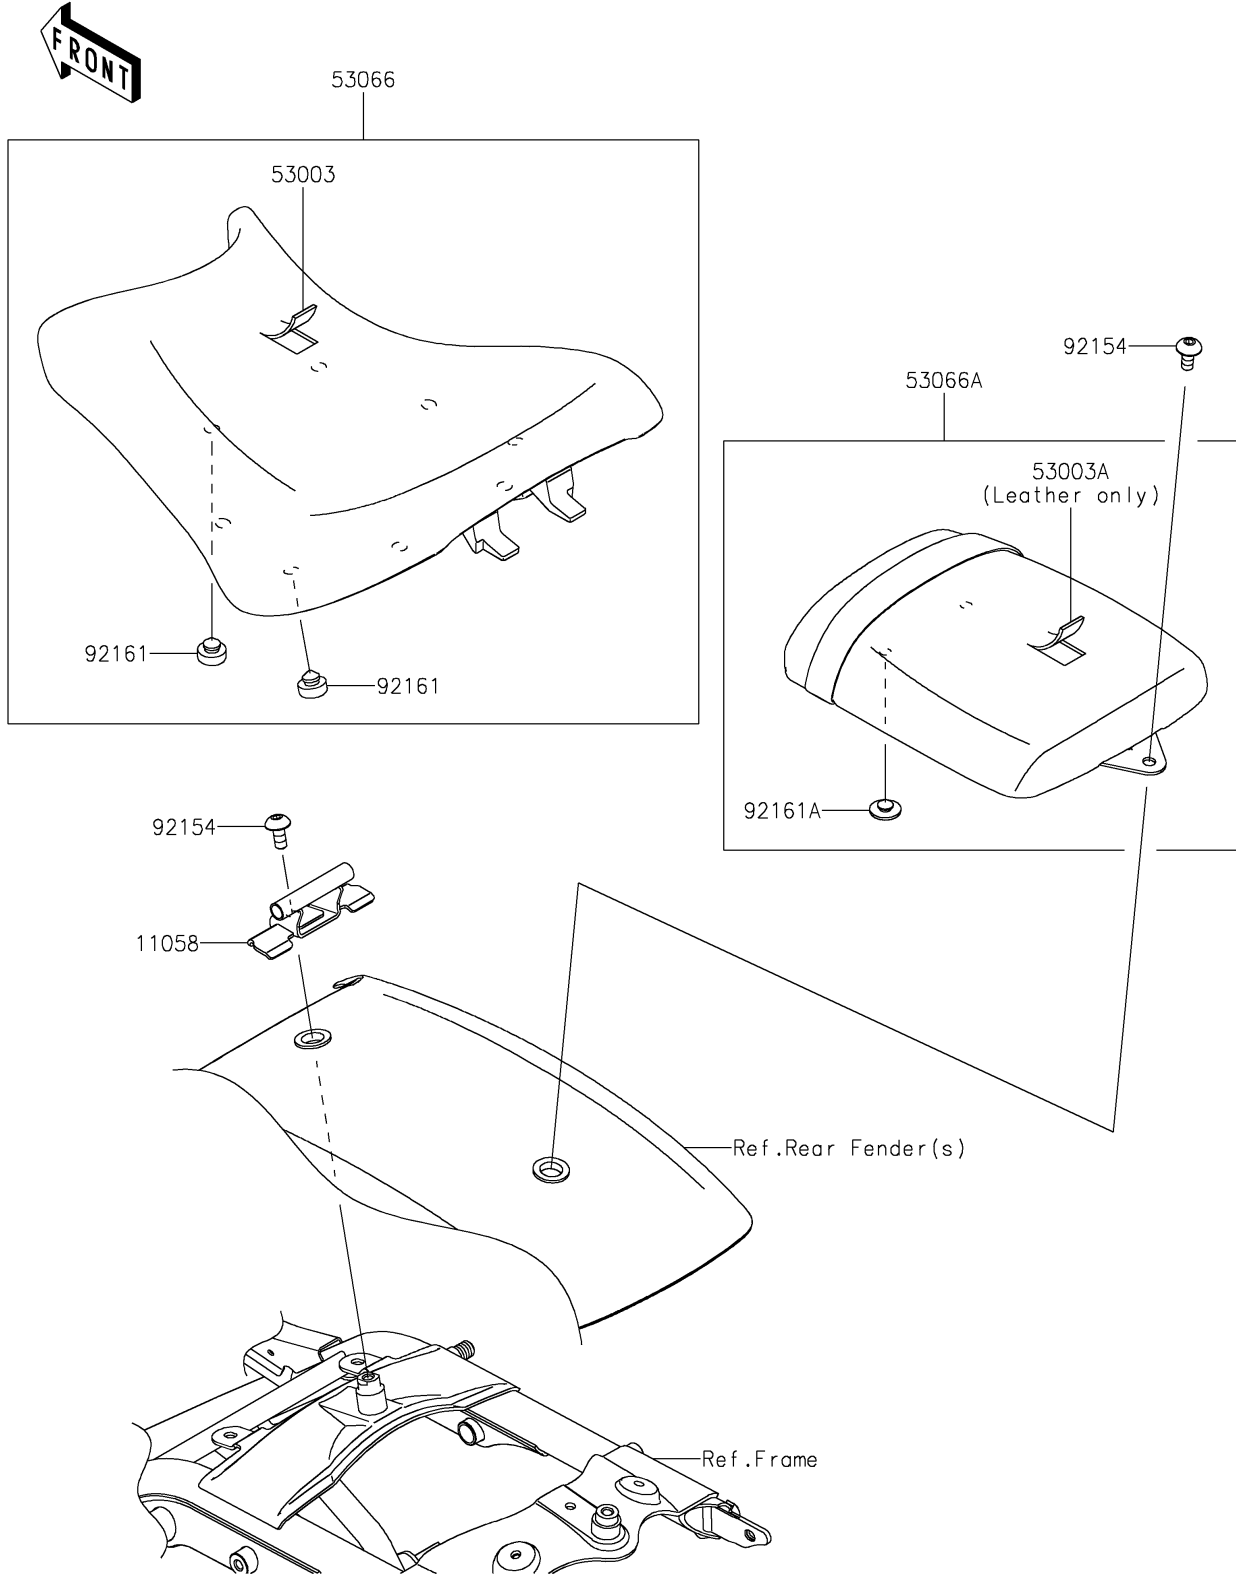

# 2025 Eliminator ABS PARTS DIAGRAM

Seat

F2510

## 2025 Eliminator ABS PARTS LIST

### Seat

ITEM NAME	PART NUMBER	QUANTITY
BRACKET,SEAT (Ref # 11058)	11058-0342	1
LEATHER,BLACK (Ref # 53003)	53003-0663-MA	1
LEATHER,BLACK (Ref # 53003A)	53003-0664-MA	1
SEAT-ASSY,FR,BLACK (Ref # 53066)	53066-0853-MA	1
SEAT-ASSY,RR,BLACK+BLK (Ref # 53066A)	53066-0854-12Y	1
BOLT,SOCKET,8X18 (Ref # 92154)	92154-7058	2
DAMPER,10X20X8 (Ref # 92161)	92161-0855	8
DAMPER,8X22X10 (Ref # 92161A)	92161-1685	2