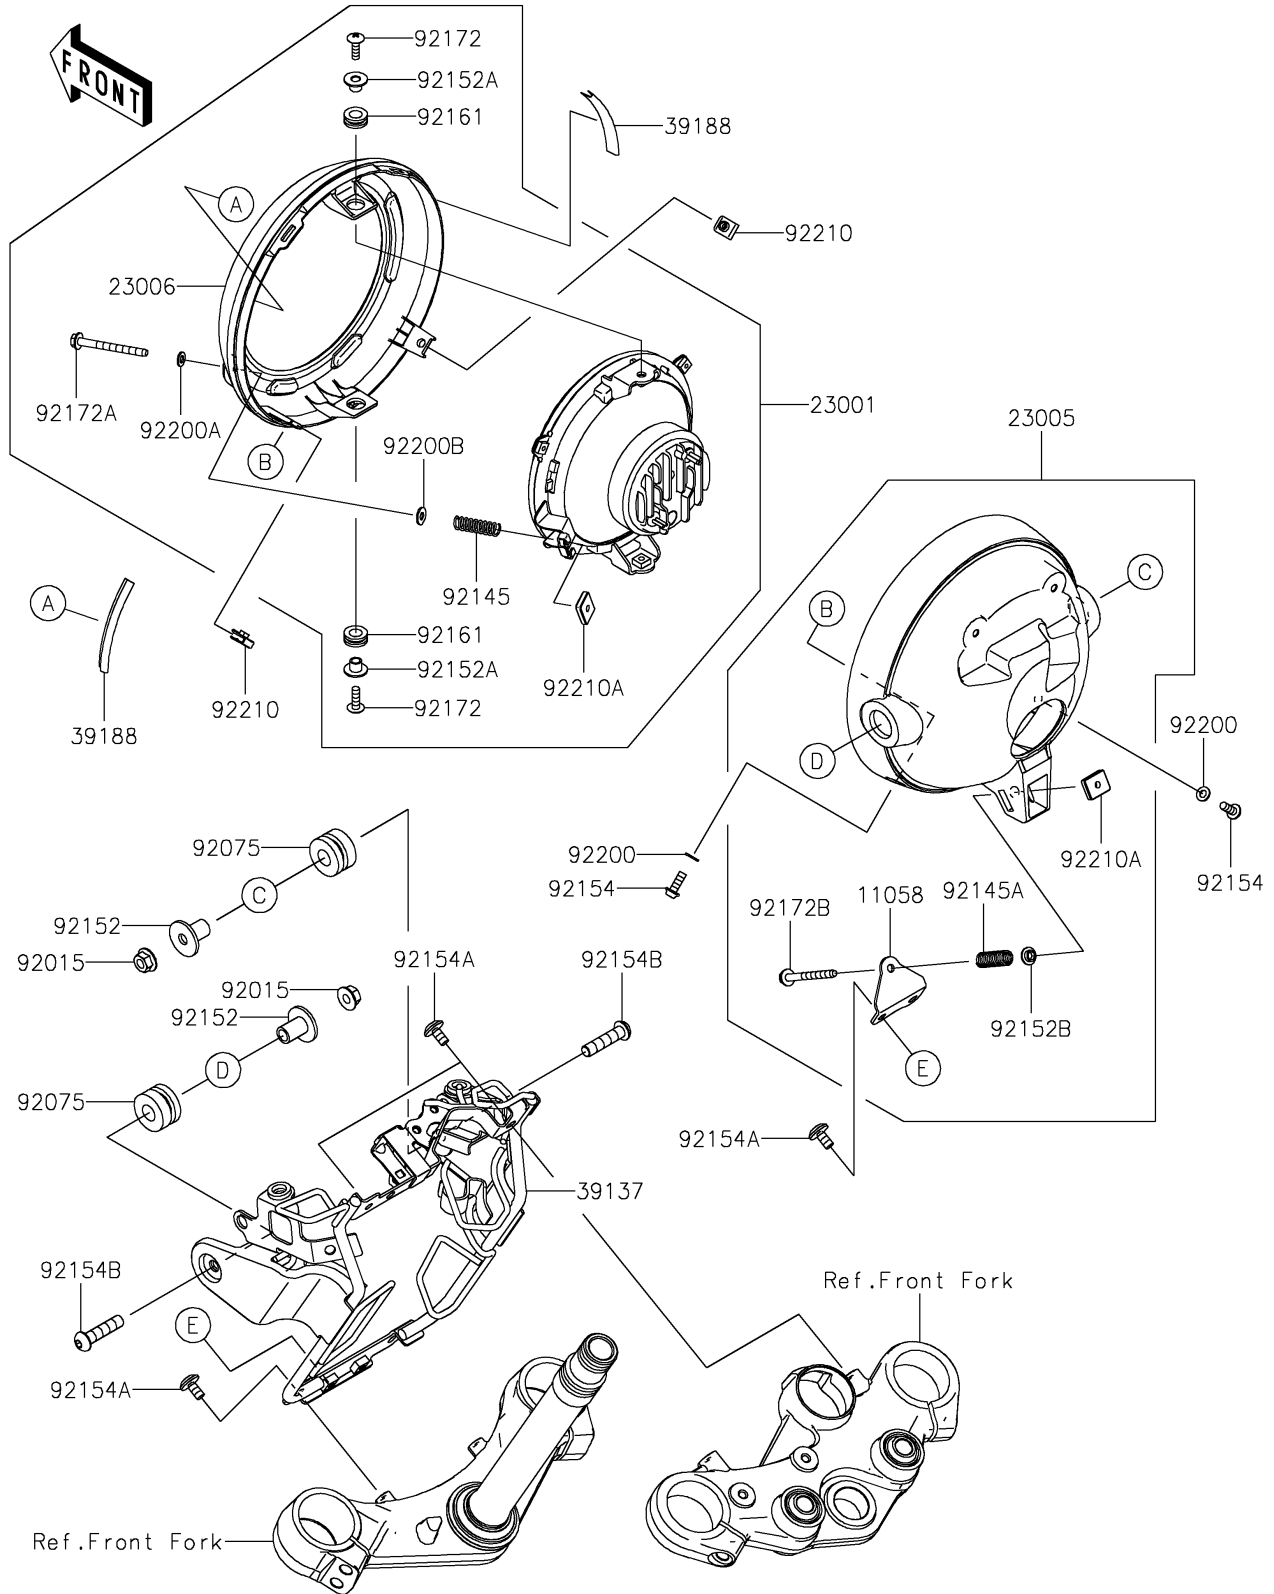

2024 ELIMINATOR® ABS PARTS DIAGRAM

Headlight(s)

F2710

2024 ELIMINATOR® ABS PARTS LIST

Headlight(s)

ITEM NAME	PART NUMBER	QUANTITY
BRACKET,HEAD LAMP BODY (Ref # 11058)	11058-0255	1
LAMP-ASSY-HEAD,LED (Ref # 23001)	23001-0073	1
BODY-COMP-HEAD LAMP (Ref # 23005)	23005-0317	1
RIM-LAMP (Ref # 23006)	23006-0027	1
STAY-COMP (Ref # 39137)	39137-0745	1
TAPE,70X15 (Ref # 39188)	39188-0597	2
NUT,FLANGED,8MM (Ref # 92015)	92015-1014	2
DAMPER (Ref # 92075)	92075-1736	2
SPRING (Ref # 92145)	92145-1990	1
SPRING (Ref # 92145A)	92145-2279	1
COLLAR,8X12X20.3 (Ref # 92152)	92152-2433	2
COLLAR (Ref # 92152A)	92152-2785	2
COLLAR (Ref # 92152B)	92152-2940	1
BOLT,SOCKET,5X16 (Ref # 92154)	92154-1701	2
BOLT,SOCKET,6X12 (Ref # 92154A)	92154-2706	6
BOLT,SOCKET,8X35 (Ref # 92154B)	92154-7063	2
DAMPER (Ref # 92161)	92161-2376	2
SCREW,PAN-CROSS,5X15 (Ref # 92172)	92172-1407	2
SCREW,FLANGED,5X52 (Ref # 92172A)	92172-1409	1
SCREW,FLANGED,5X52 (Ref # 92172B)	92172-1461	1
WASHER,5.2X10X1 (Ref # 92200)	92200-2286	2
WASHER,5.2X10X1 (Ref # 92200A)	92200-2435	1
WASHER,5.2X12X1 (Ref # 92200B)	92200-2436	1
NUT (Ref # 92210)	92210-0571	2
NUT (Ref # 92210A)	92210-1850	2