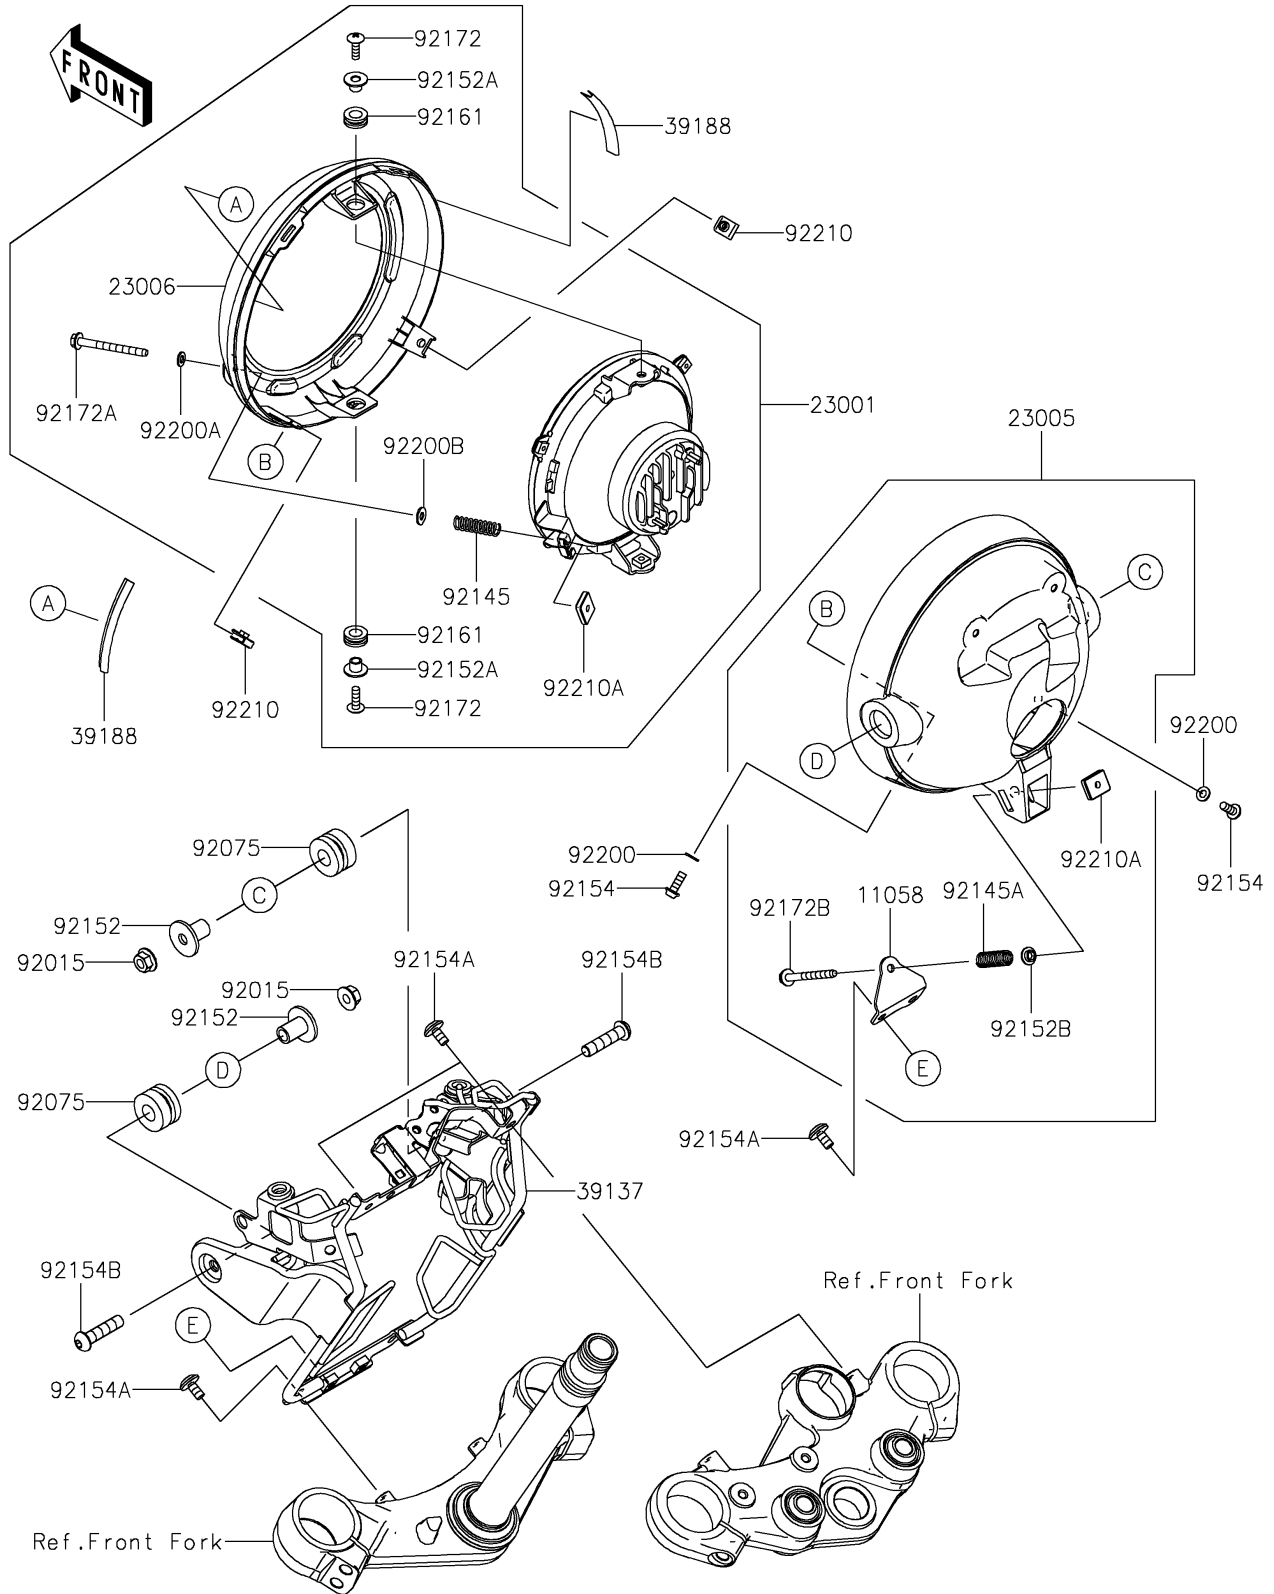

# 2025 Eliminator ABS PARTS DIAGRAM

Headlight(s)

F2710

## 2025 Eliminator ABS PARTS LIST

### Headlight(s)

ITEM NAME	PART NUMBER	QUANTITY
BRACKET,HEAD LAMP BODY (Ref # 11058)	11058-0255	1
LAMP-ASSY-HEAD,LED (Ref # 23001)	23001-0073	1
BODY-COMP-HEAD LAMP (Ref # 23005)	23005-0317	1
RIM-LAMP (Ref # 23006)	23006-0027	1
STAY-COMP (Ref # 39137)	39137-0745	1
TAPE,70X15 (Ref # 39188)	39188-0597	2
NUT,FLANGED,8MM (Ref # 92015)	92015-1014	2
DAMPER (Ref # 92075)	92075-1736	2
SPRING (Ref # 92145)	92145-1990	1
SPRING (Ref # 92145A)	92145-2279	1
COLLAR,8X12X20.3 (Ref # 92152)	92152-2433	2
COLLAR (Ref # 92152A)	92152-2785	2
COLLAR (Ref # 92152B)	92152-2940	1
BOLT,SOCKET,5X16 (Ref # 92154)	92154-1701	2
BOLT,SOCKET,6X12 (Ref # 92154A)	92154-2706	6
BOLT,SOCKET,8X35 (Ref # 92154B)	92154-7063	2
DAMPER (Ref # 92161)	92161-2376	2
SCREW,PAN-CROSS,5X15 (Ref # 92172)	92172-1407	2
SCREW,FLANGED,5X52 (Ref # 92172A)	92172-1409	1
SCREW,FLANGED,5X52 (Ref # 92172B)	92172-1461	1
WASHER,5.2X10X1 (Ref # 92200)	92200-2286	2
WASHER,5.2X10X1 (Ref # 92200A)	92200-2435	1
WASHER,5.2X12X1 (Ref # 92200B)	92200-2436	1
NUT (Ref # 92210)	92210-0571	2
NUT (Ref # 92210A)	92210-1850	2