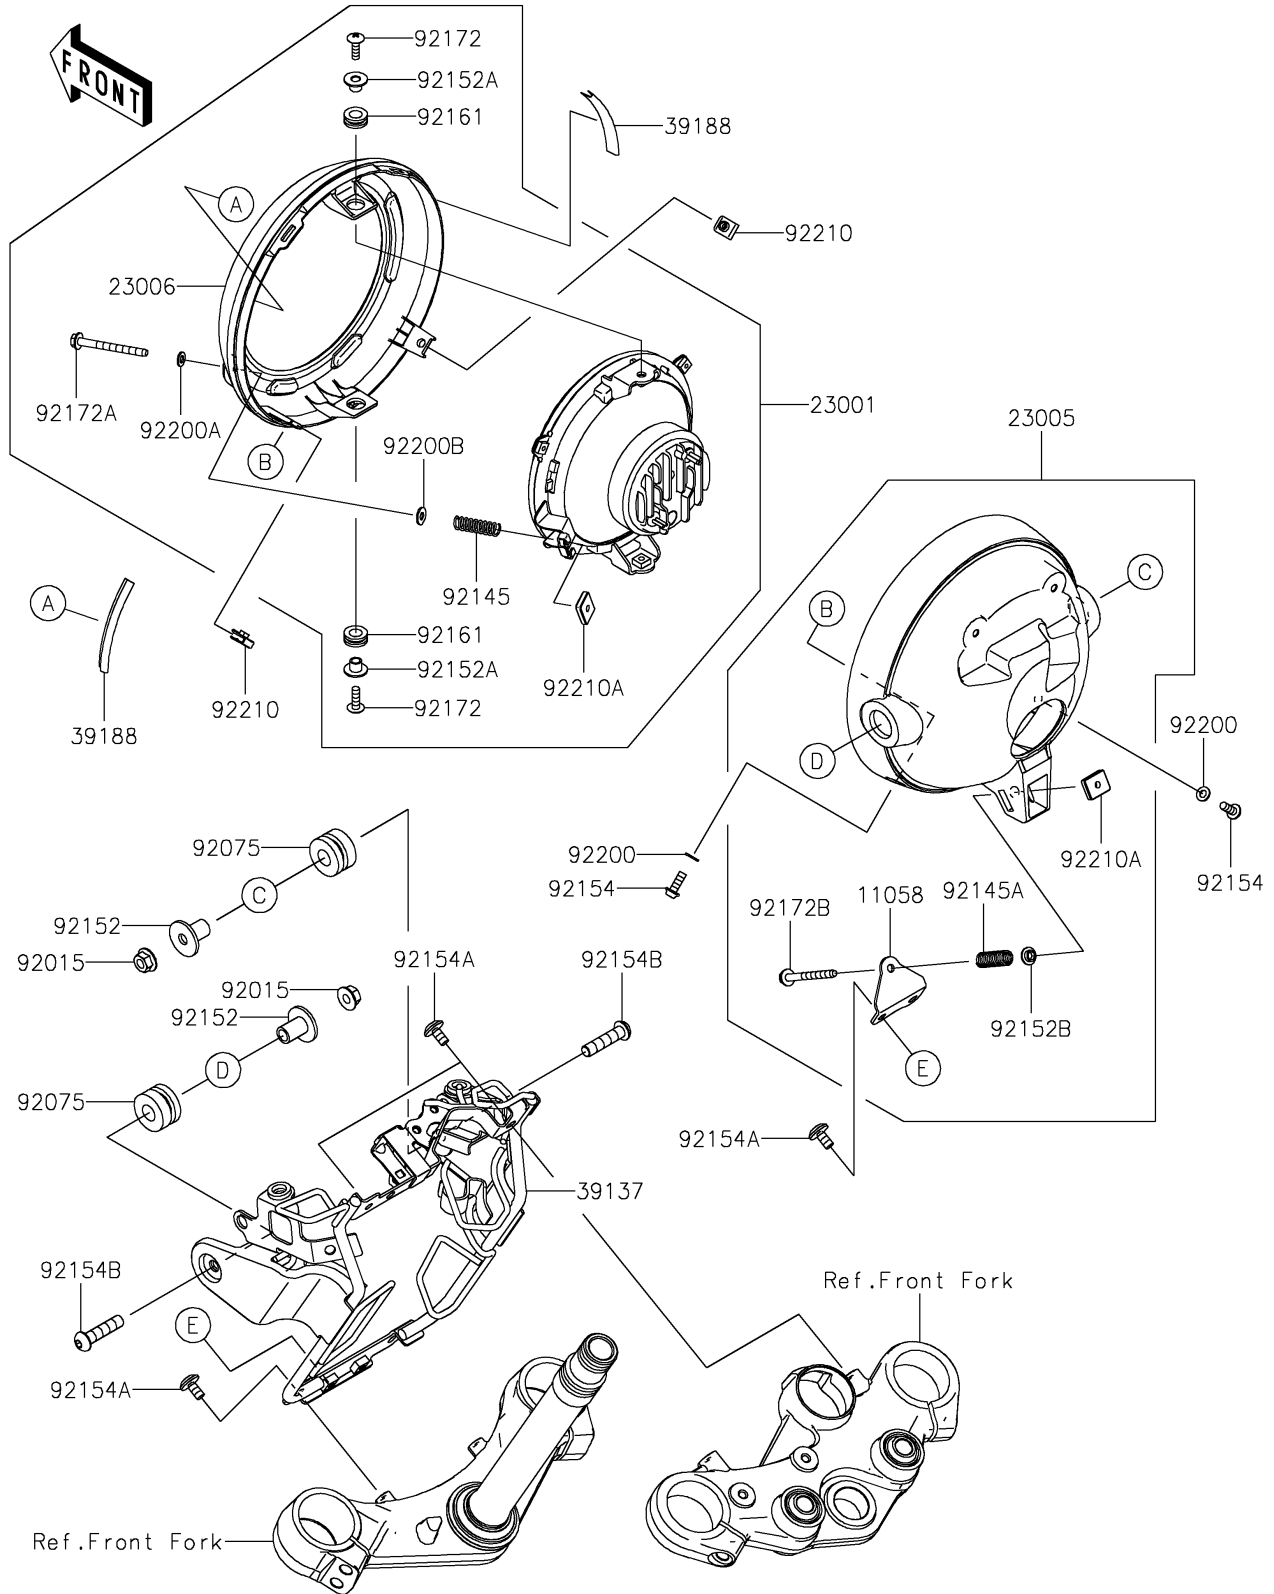

2025 Eliminator ABS PARTS DIAGRAM

Headlight(s)

F2710

2025 Eliminator ABS PARTS LIST

Headlight(s)

ITEM NAME	PART NUMBER	QUANTITY
BRACKET,HEAD LAMP BODY (Ref # 11058)	11058-0255	1
LAMP-ASSY-HEAD,LED (Ref # 23001)	23001-0073	1
BODY-COMP-HEAD LAMP (Ref # 23005)	23005-0317	1
RIM-LAMP (Ref # 23006)	23006-0027	1
STAY-COMP (Ref # 39137)	39137-0745	1
TAPE,70X15 (Ref # 39188)	39188-0597	2
NUT,FLANGED,8MM (Ref # 92015)	92015-1014	2
DAMPER (Ref # 92075)	92075-1736	2
SPRING (Ref # 92145)	92145-1990	1
SPRING (Ref # 92145A)	92145-2279	1
COLLAR,8X12X20.3 (Ref # 92152)	92152-2433	2
COLLAR (Ref # 92152A)	92152-2785	2
COLLAR (Ref # 92152B)	92152-2940	1
BOLT,SOCKET,5X16 (Ref # 92154)	92154-1701	2
BOLT,SOCKET,6X12 (Ref # 92154A)	92154-2706	6
BOLT,SOCKET,8X35 (Ref # 92154B)	92154-7063	2
DAMPER (Ref # 92161)	92161-2376	2
SCREW,PAN-CROSS,5X15 (Ref # 92172)	92172-1407	2
SCREW,FLANGED,5X52 (Ref # 92172A)	92172-1409	1
SCREW,FLANGED,5X52 (Ref # 92172B)	92172-1461	1
WASHER,5.2X10X1 (Ref # 92200)	92200-2286	2
WASHER,5.2X10X1 (Ref # 92200A)	92200-2435	1
WASHER,5.2X12X1 (Ref # 92200B)	92200-2436	1
NUT (Ref # 92210)	92210-0571	2
NUT (Ref # 92210A)	92210-1850	2