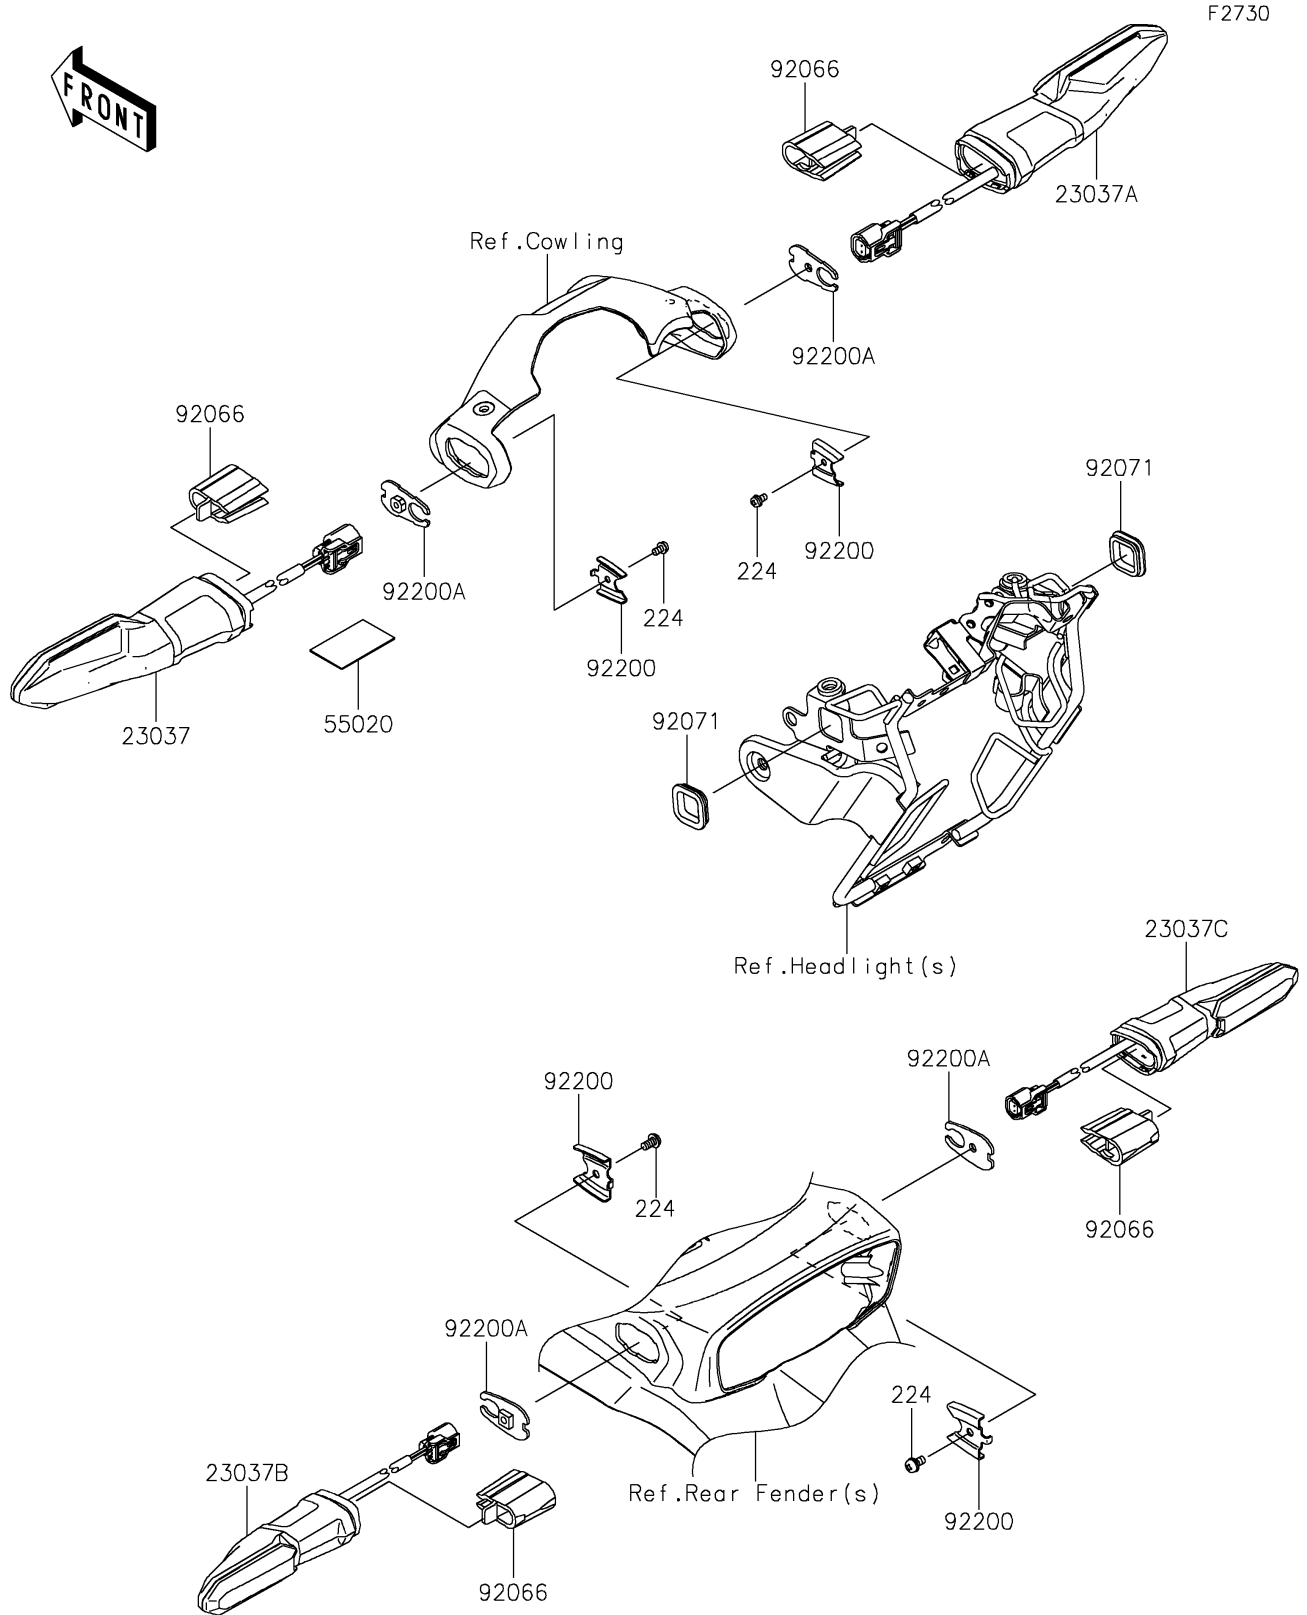

2024 Eliminator® PARTS DIAGRAM

Turn Signals

2024 Eliminator® PARTS LIST

Turn Signals

ITEM NAME	PART NUMBER	QUANTITY
LAMP-ASSY-SIGNAL,LED,LH,FR (Ref # 23037)	23037-0527	1
LAMP-ASSY-SIGNAL,LED,RH,FR (Ref # 23037A)	23037-0528	1
LAMP-ASSY-SIGNAL,LED,RR,LH (Ref # 23037B)	23037-0549	1
LAMP-ASSY-SIGNAL,LED,RR,RH (Ref # 23037C)	23037-0550	1
GUARD,50X30 (Ref # 55020)	55020-2334	1
PLUG,SIGNAL LAMP (Ref # 92066)	92066-0919	4
GROMMET (Ref # 92071)	92071-0819	2
WASHER (Ref # 92200)	92200-0855	4
WASHER,SIGNAL LAMP (Ref # 92200A)	92200-2294	4
SCREW-PAN-WP-CROS,4X8 (Ref # 224)	224AB0408	4