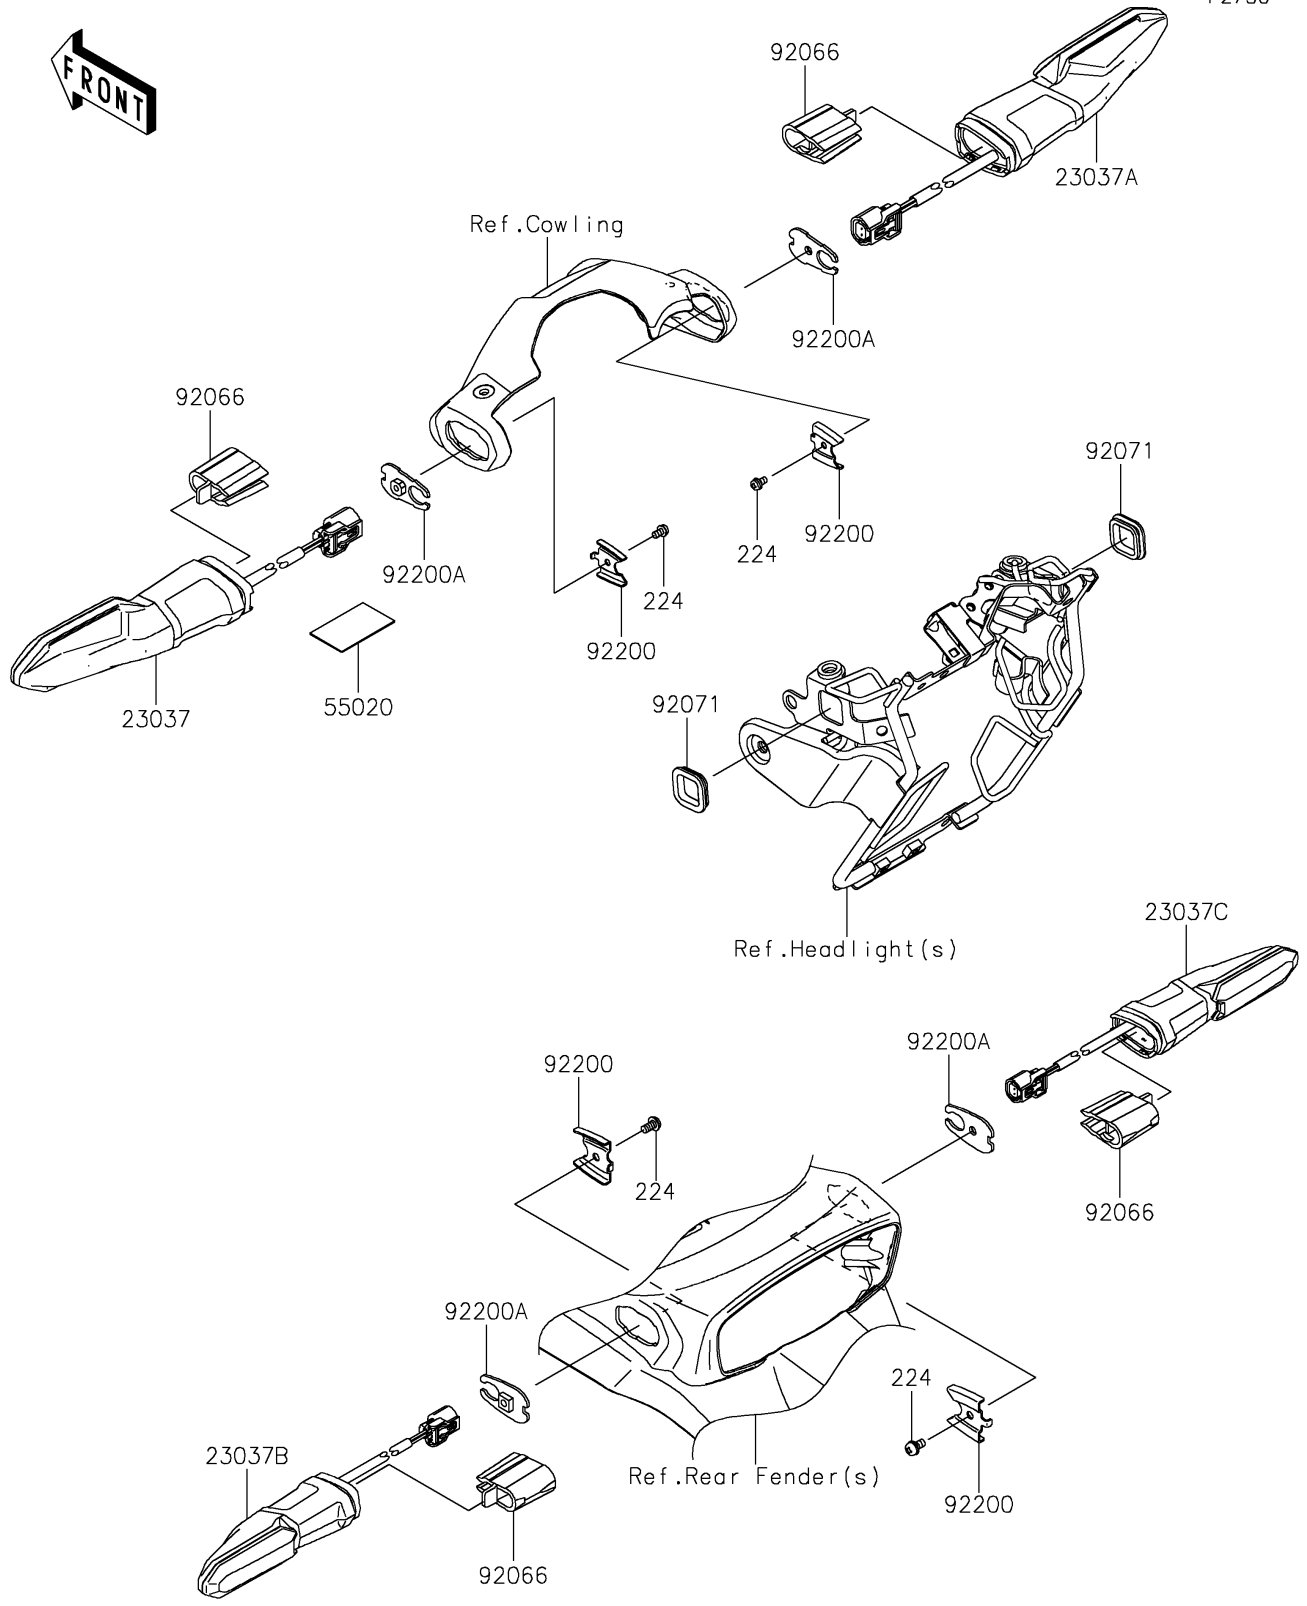

# 2025 Eliminator ABS PARTS DIAGRAM

Turn Signals

F2730

## 2025 Eliminator ABS PARTS LIST

### Turn Signals

ITEM NAME	PART NUMBER	QUANTITY
LAMP-ASSY-SIGNAL,LED,LH,FR (Ref # 23037)	23037-0527	1
LAMP-ASSY-SIGNAL,LED,RH,FR (Ref # 23037A)	23037-0528	1
LAMP-ASSY-SIGNAL,LED,RR,LH (Ref # 23037B)	23037-0549	1
LAMP-ASSY-SIGNAL,LED,RR,RH (Ref # 23037C)	23037-0550	1
GUARD,50X30 (Ref # 55020)	55020-2334	1
PLUG,SIGNAL LAMP (Ref # 92066)	92066-0919	4
GROMMET (Ref # 92071)	92071-0819	2
WASHER (Ref # 92200)	92200-0855	4
WASHER,SIGNAL LAMP (Ref # 92200A)	92200-2294	4
SCREW-PAN-WP-CROS,4X8 (Ref # 224)	224AB0408	4