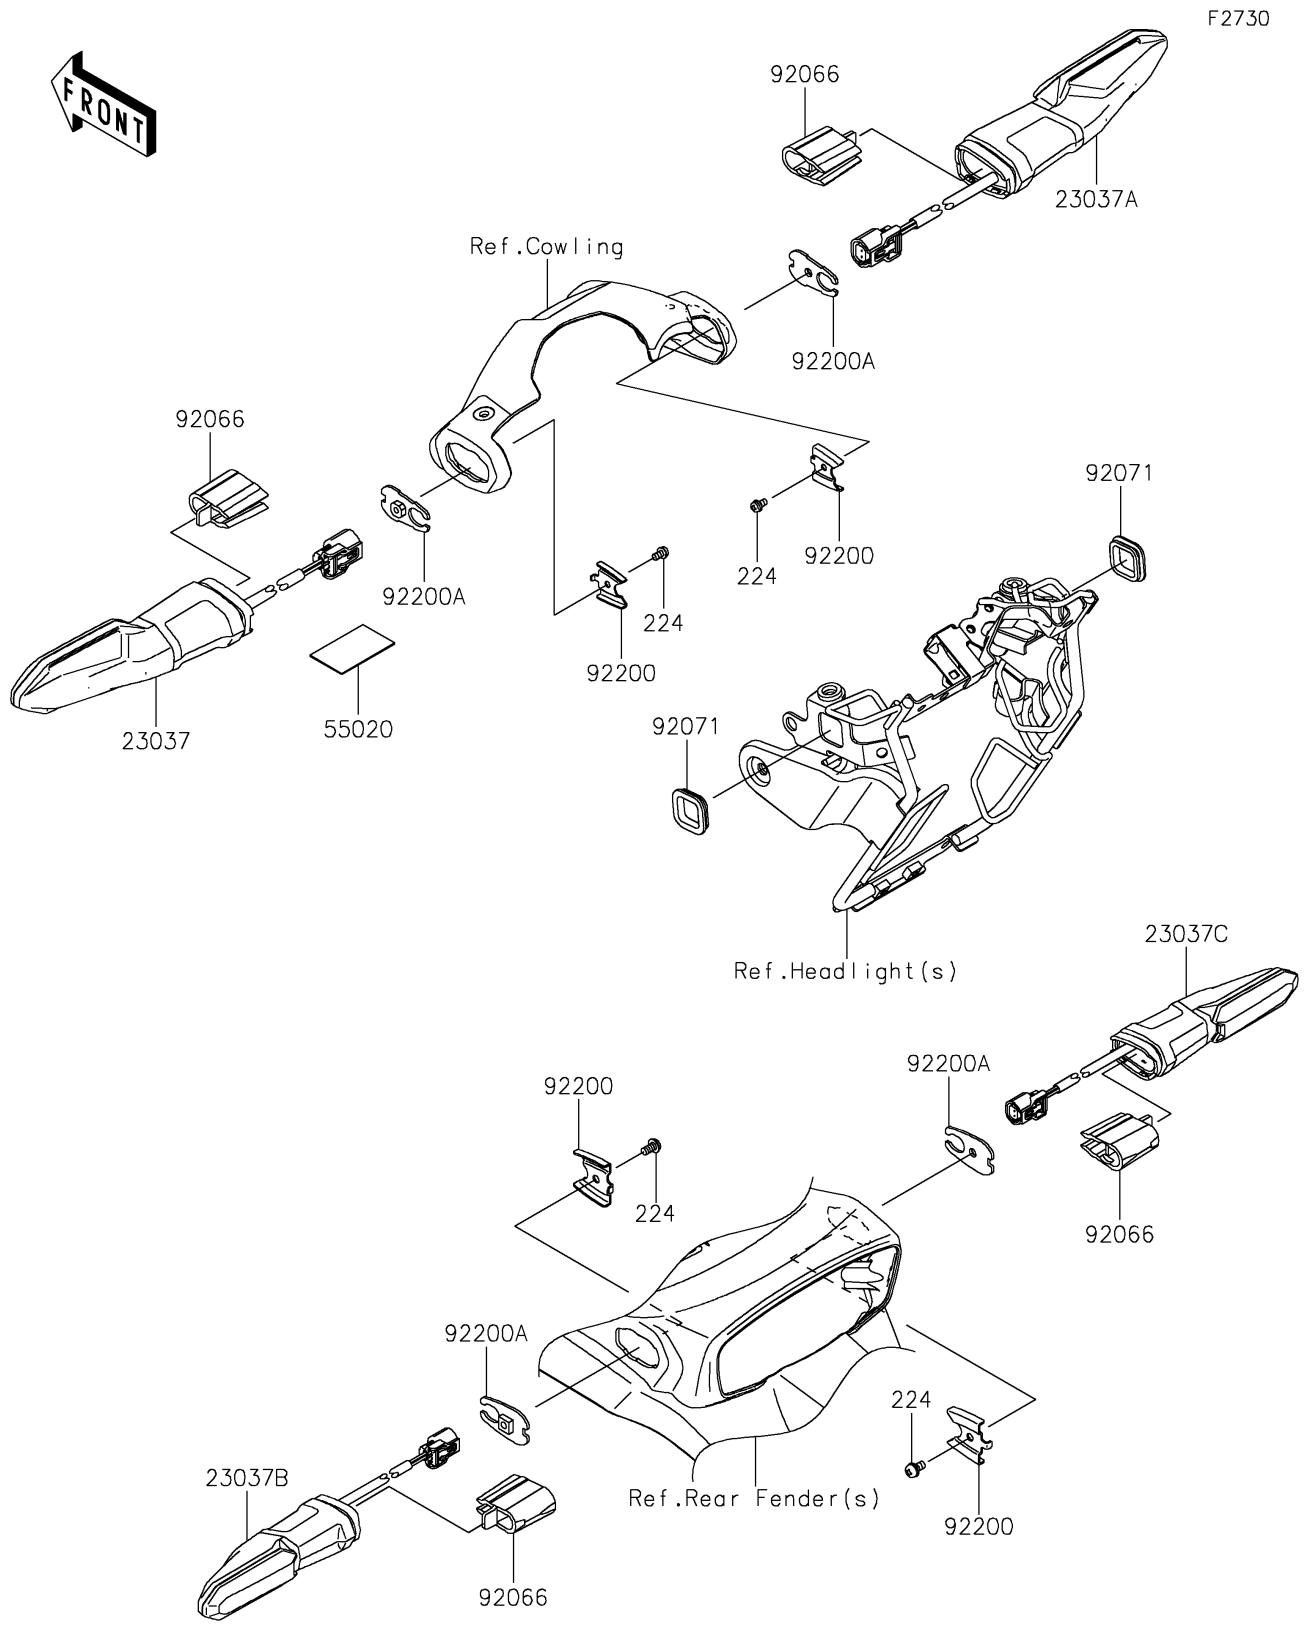

2025 Eliminator ABS PARTS DIAGRAM

Turn Signals

2025 Eliminator ABS PARTS LIST

Turn Signals

ITEM NAME	PART NUMBER	QUANTITY
LAMP-ASSY-SIGNAL,LED,LH,FR (Ref # 23037)	23037-0527	1
LAMP-ASSY-SIGNAL,LED,RH,FR (Ref # 23037A)	23037-0528	1
LAMP-ASSY-SIGNAL,LED,RR,LH (Ref # 23037B)	23037-0549	1
LAMP-ASSY-SIGNAL,LED,RR,RH (Ref # 23037C)	23037-0550	1
GUARD,50X30 (Ref # 55020)	55020-2334	1
PLUG,SIGNAL LAMP (Ref # 92066)	92066-0919	4
GROMMET (Ref # 92071)	92071-0819	2
WASHER (Ref # 92200)	92200-0855	4
WASHER,SIGNAL LAMP (Ref # 92200A)	92200-2294	4
SCREW-PAN-WP-CROS,4X8 (Ref # 224)	224AB0408	4