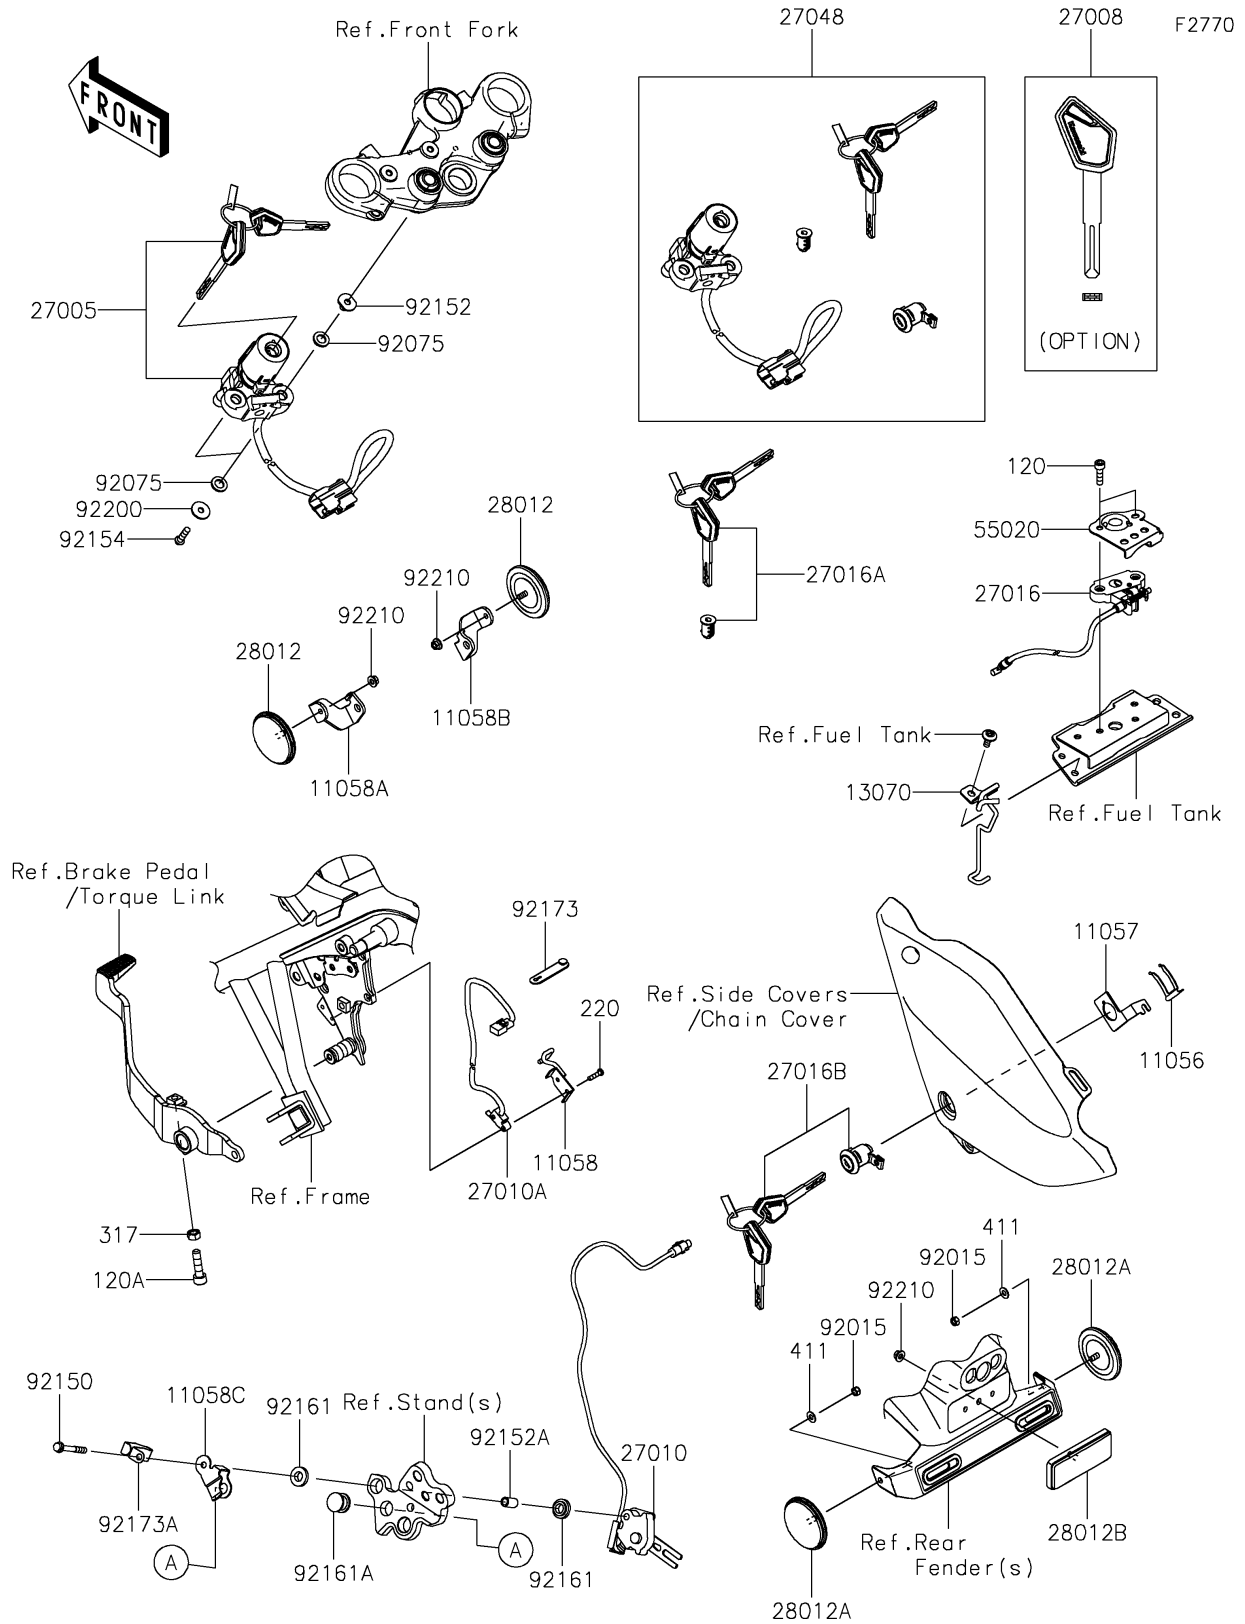

2025 Eliminator ABS PARTS DIAGRAM

Ignition Switch/Locks/Reflectors

2025 Eliminator ABS PARTS LIST

Ignition Switch/Locks/Reflectors

ITEM NAME	PART NUMBER	QUANTITY
BRACKET,CLASP (Ref # 11056)	11056-0238	1
BRACKET,SEAT LOCK (Ref # 11057)	11057-7033	1
BRACKET,RR BRAKE (Ref # 11058)	11058-0383	1
BRACKET,REFLECTOR,FR,LH (Ref # 11058A)	11058-0574	1
BRACKET,REFLECTOR,FR,RH (Ref # 11058B)	11058-0575	1
BRACKET (Ref # 11058C)	11058-1673	1
GUIDE,SEAT LOCK (Ref # 13070)	13070-1476	1
SWITCH-ASSY-IGNITION (Ref # 27005)	27005-0724	1
KEY-LOCK,BLANK (Ref # 27008)	27008-0688	1
SWITCH,SIDE STAND (Ref # 27010)	27010-0845	1
SWITCH,BRAKE (Ref # 27010A)	27010-0983	1
LOCK-ASSY,SEAT STRIKER (Ref # 27016)	27016-0107	1
LOCK-ASSY,TANK CAP (Ref # 27016A)	27016-5421	1
LOCK-ASSY,SEAT (Ref # 27016B)	27016-5429	1
SWITCH-ASSY (Ref # 27048)	27048-5292	1
REFLECTOR-REFLEX,FR,SIDE (Ref # 28012)	28012-0061	2
REFLECTOR-REFLEX,RR,SIDE (Ref # 28012A)	28012-0063	2
REFLECTOR-REFLEX,RR,FLAP (Ref # 28012B)	28012-0064	1
GUARD,SEAT STRIKER (Ref # 55020)	55020-2468	1
NUT,LOCK,5MM (Ref # 92015)	92015-1221	2
DAMPER (Ref # 92075)	92075-1564	4
BOLT,6X45 (Ref # 92150)	92150-1884	1
COLLAR,6X9X10.6 (Ref # 92152)	92152-1971	2
COLLAR,6.5X9.5X17 (Ref # 92152A)	92152-2274	1
BOLT,TORX,6X22 (Ref # 92154)	92154-1858	2
DAMPER (Ref # 92161)	92161-0117	2
DAMPER (Ref # 92161A)	92161-0118	1
CLAMP (Ref # 92173)	92173-2198	1
CLAMP (Ref # 92173A)	92173-2721	1

2025 Eliminator ABS PARTS LIST

Ignition Switch/Locks/Reflectors

ITEM NAME	PART NUMBER	QUANTITY
WASHER,6X20X1.6 (Ref # 92200)	92200-0780	2
NUT,FLANGED,5MM (Ref # 92210)	92210-0007	3
BOLT-SOCKET,6X22 (Ref # 120)	120CA0622	2
BOLT-SOCKET,8X30 (Ref # 120A)	120CB0830	1
SCREW-PAN-CROS,4X16 (Ref # 220)	220AB0416	1
NUT-HEX-SMALL,8MM (Ref # 317)	317AB0800	1
WASHER-PLAIN,5MM (Ref # 411)	411AB0500	2