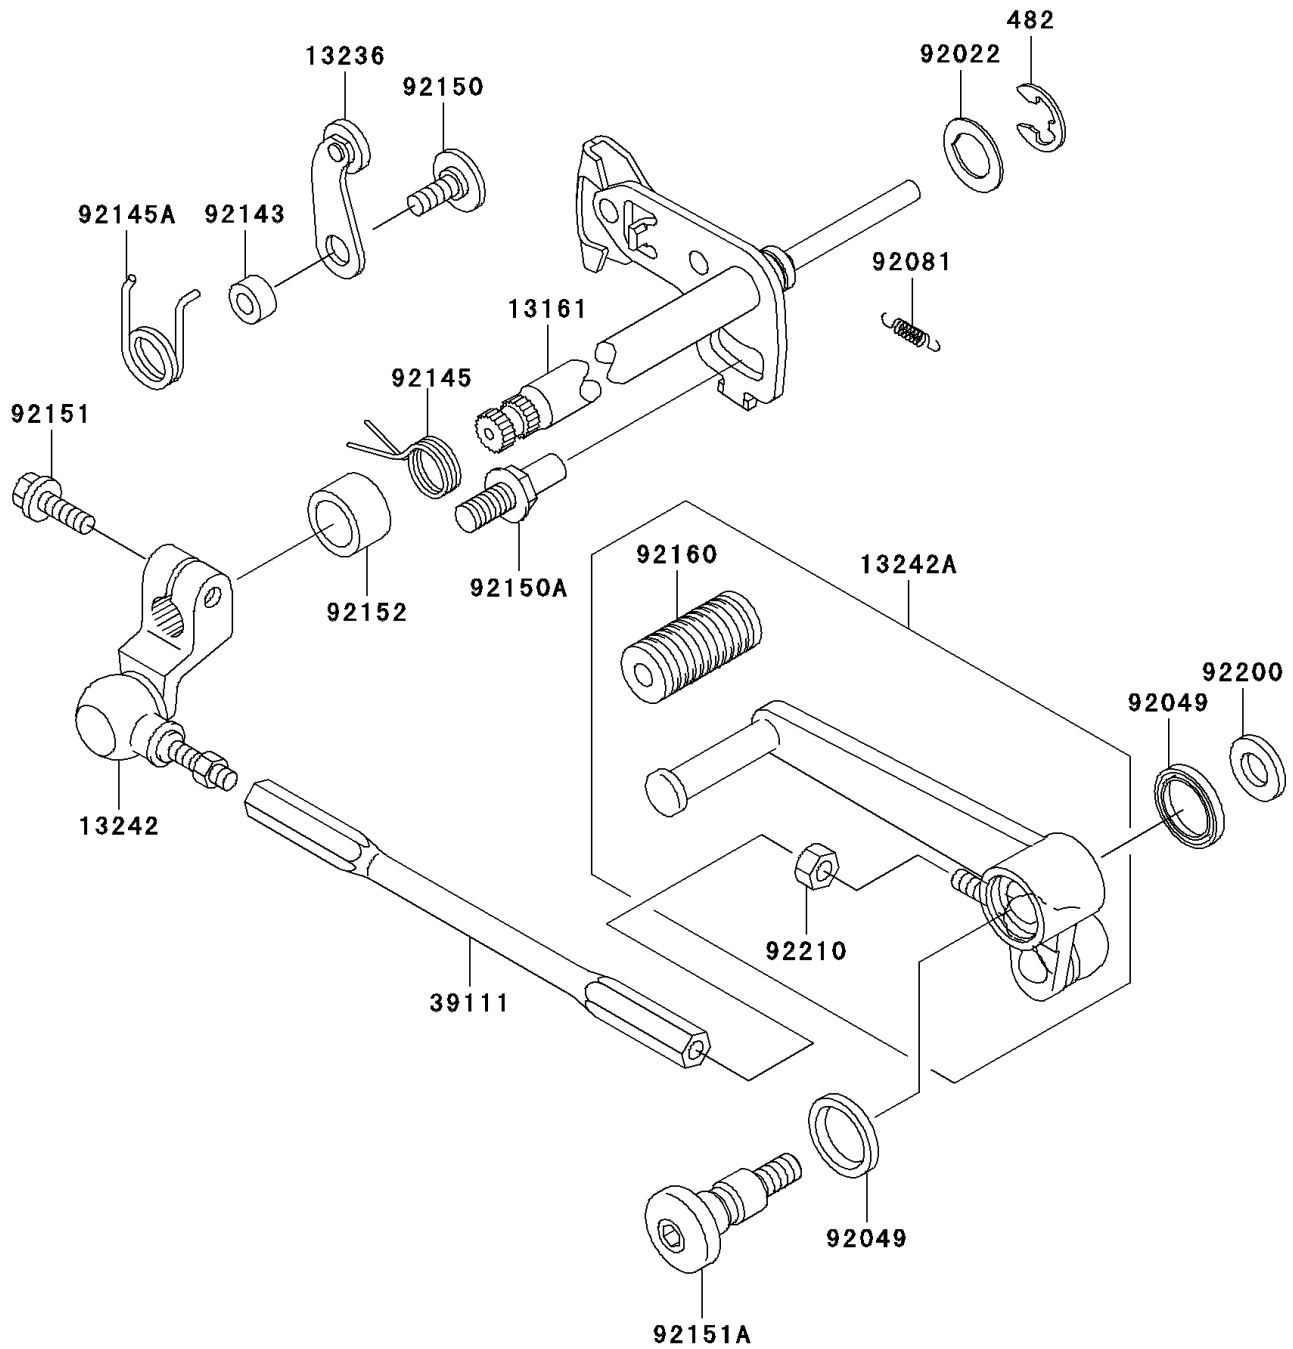

2003 Ninja® ZX™-12R PARTS DIAGRAM

Gear Change Mechanism

E1370

2003 Ninja® ZX™ -12R PARTS LIST

Gear Change Mechanism

ITEM NAME	PART NUMBER	QUANTITY
CIRCLIP-TYPE-E,12MM (Ref # 482)	482J0200	1
LEVER-COMP-CHANGE SHAFT (Ref # 13161)	13161-1283	1
LEVER-COMP,POSITION (Ref # 13236)	13236-1307	1
LEVER-ASSY-CHANGE,BOSS (Ref # 13242)	13242-1348	1
LEVER-ASSY-CHANGE,PEDAL (Ref # 13242A)	13242-1363	1
ROD-TIE (Ref # 39111)	39111-1166	1
WASHER,CHANGE SHAFT (Ref # 92022)	92022-1628	1
SEAL-OIL,VB13193 (Ref # 92049)	92049-1398	2
SPRING,PAWL RETURN (Ref # 92081)	92081-1708	1
COLLAR (Ref # 92143)	92143-1595	1
SPRING (Ref # 92145)	92145-1122	1
SPRING (Ref # 92145A)	92145-1257	1
BOLT,SOCKET,6X16 (Ref # 92150)	92150-1737	1
BOLT,RETURN SPRING (Ref # 92150A)	92150-1869	1
BOLT,6X20 (Ref # 92151)	92151-1226	1
BOLT,CHANGE PEDAL (Ref # 92151A)	92151-1481	1
COLLAR (Ref # 92152)	92152-1383	1
DAMPER,CHANGE PEDAL (Ref # 92160)	92160-1036	1
WASHER,8.5X25X1.5 (Ref # 92200)	92200-3717	1
NUT,6MM (Ref # 92210)	92210-1100	1