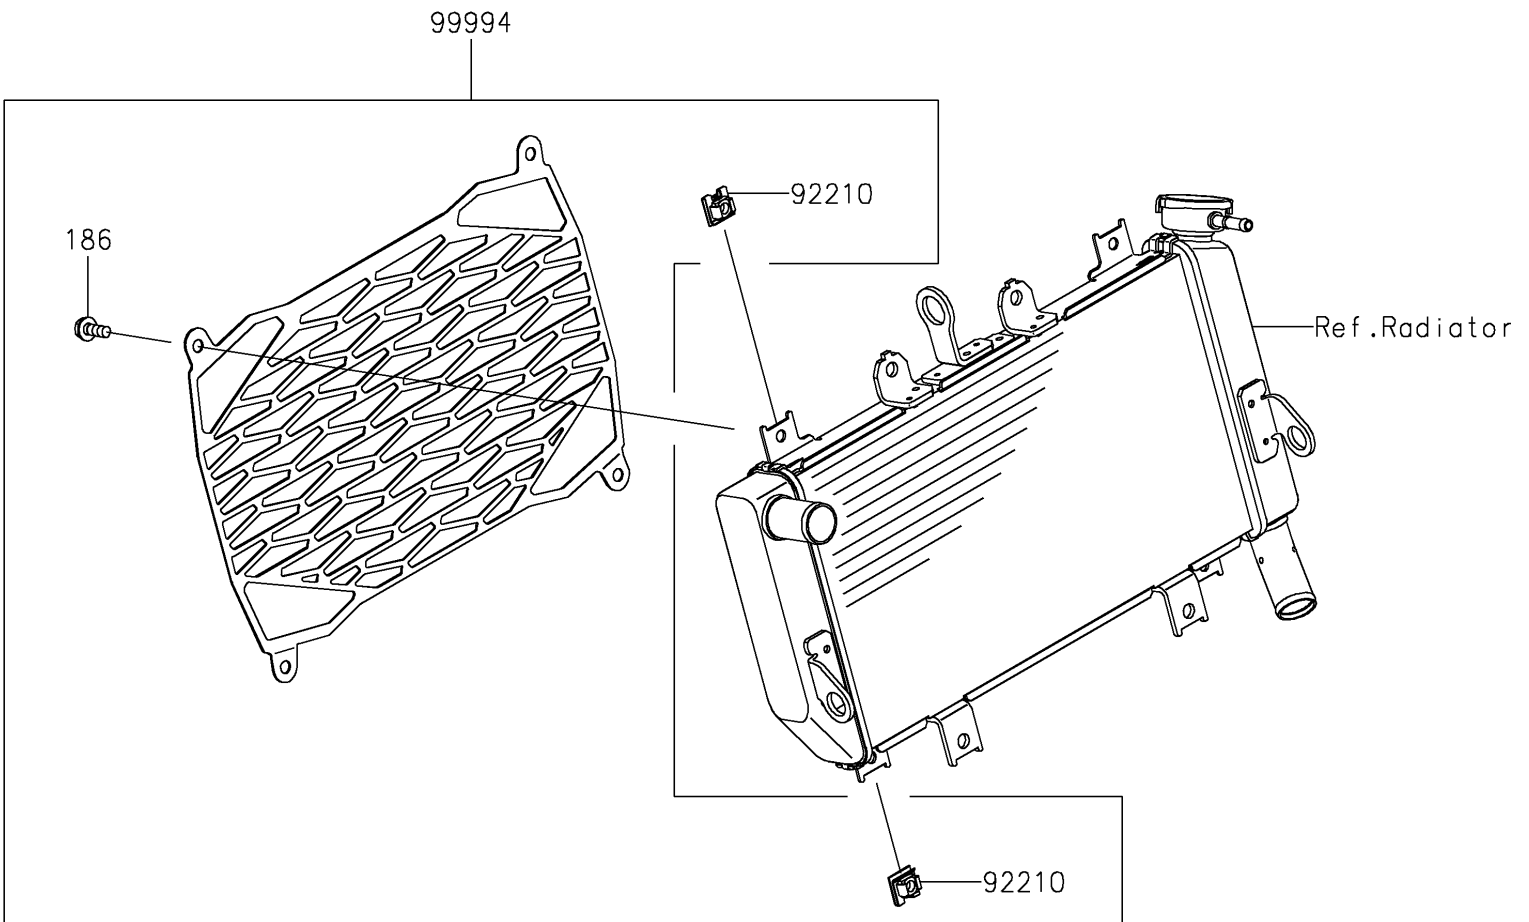

2024 ELIMINATOR® ABS PARTS DIAGRAM

Accessory(Radiator Screen)

F2910

2024 ELIMINATOR® ABS PARTS LIST

Accessory(Radiator Screen)

ITEM NAME	PART NUMBER	QUANTITY
NUT,CLIP,6MM (Ref # 92210)	92210-0867	4
RADIATOR SCREEN (Ref # 99994)	99994-1940	1
BOLT-UPSET-WP,6X16 (Ref # 186)	186BB0616	4