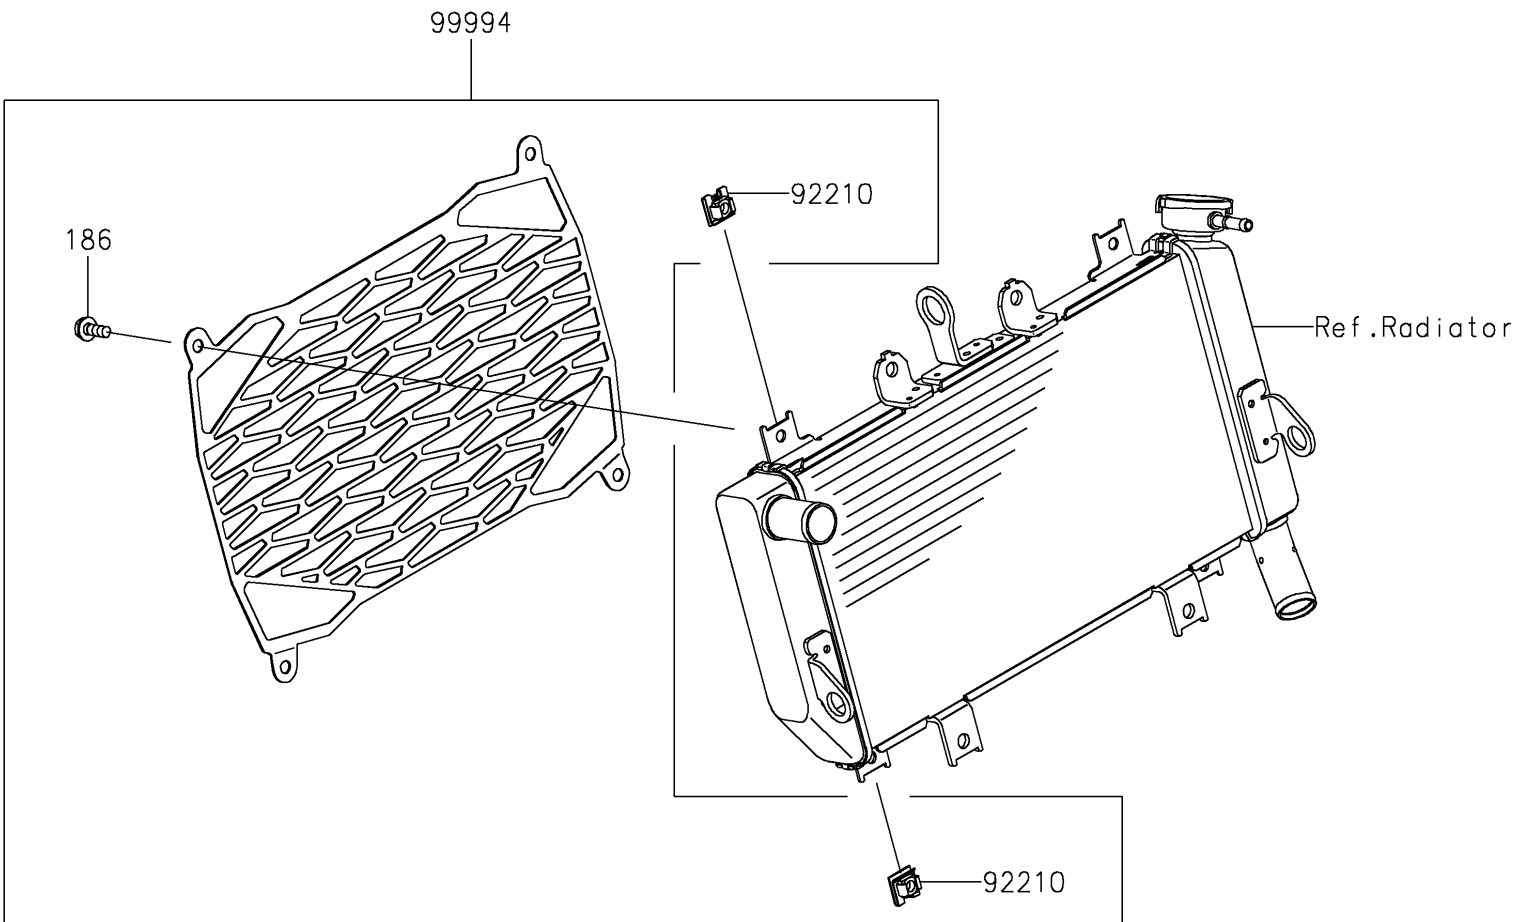

2024 Eliminator® PARTS DIAGRAM

Accessory(Radiator Screen)

F2910

2024 Eliminator® PARTS LIST

Accessory(Radiator Screen)

ITEM NAME	PART NUMBER	QUANTITY
NUT,CLIP,6MM (Ref # 92210)	92210-0867	4
RADIATOR SCREEN (Ref # 99994)	99994-1940	1
BOLT-UPSET-WP,6X16 (Ref # 186)	186BB0616	4