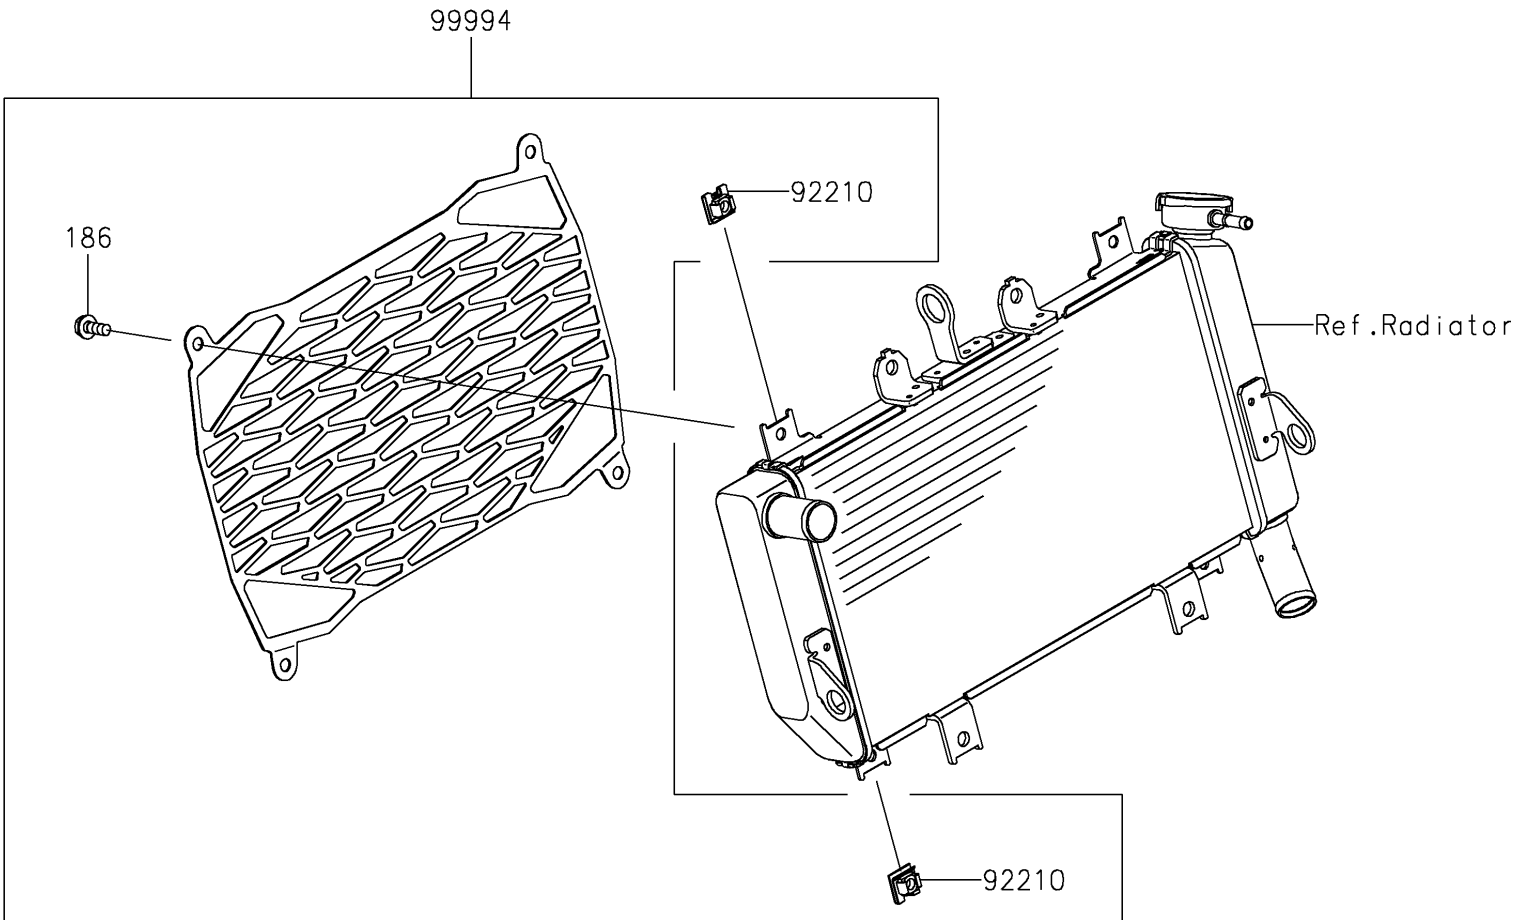

2025 Eliminator ABS PARTS DIAGRAM

Accessory(Radiator Screen)

F2910

2025 Eliminator ABS PARTS LIST

Accessory(Radiator Screen)

ITEM NAME	PART NUMBER	QUANTITY
NUT,CLIP,6MM (Ref # 92210)	92210-0867	4
RADIATOR SCREEN (Ref # 99994)	99994-1940	1
BOLT-UPSET-WP,6X16 (Ref # 186)	186BB0616	4