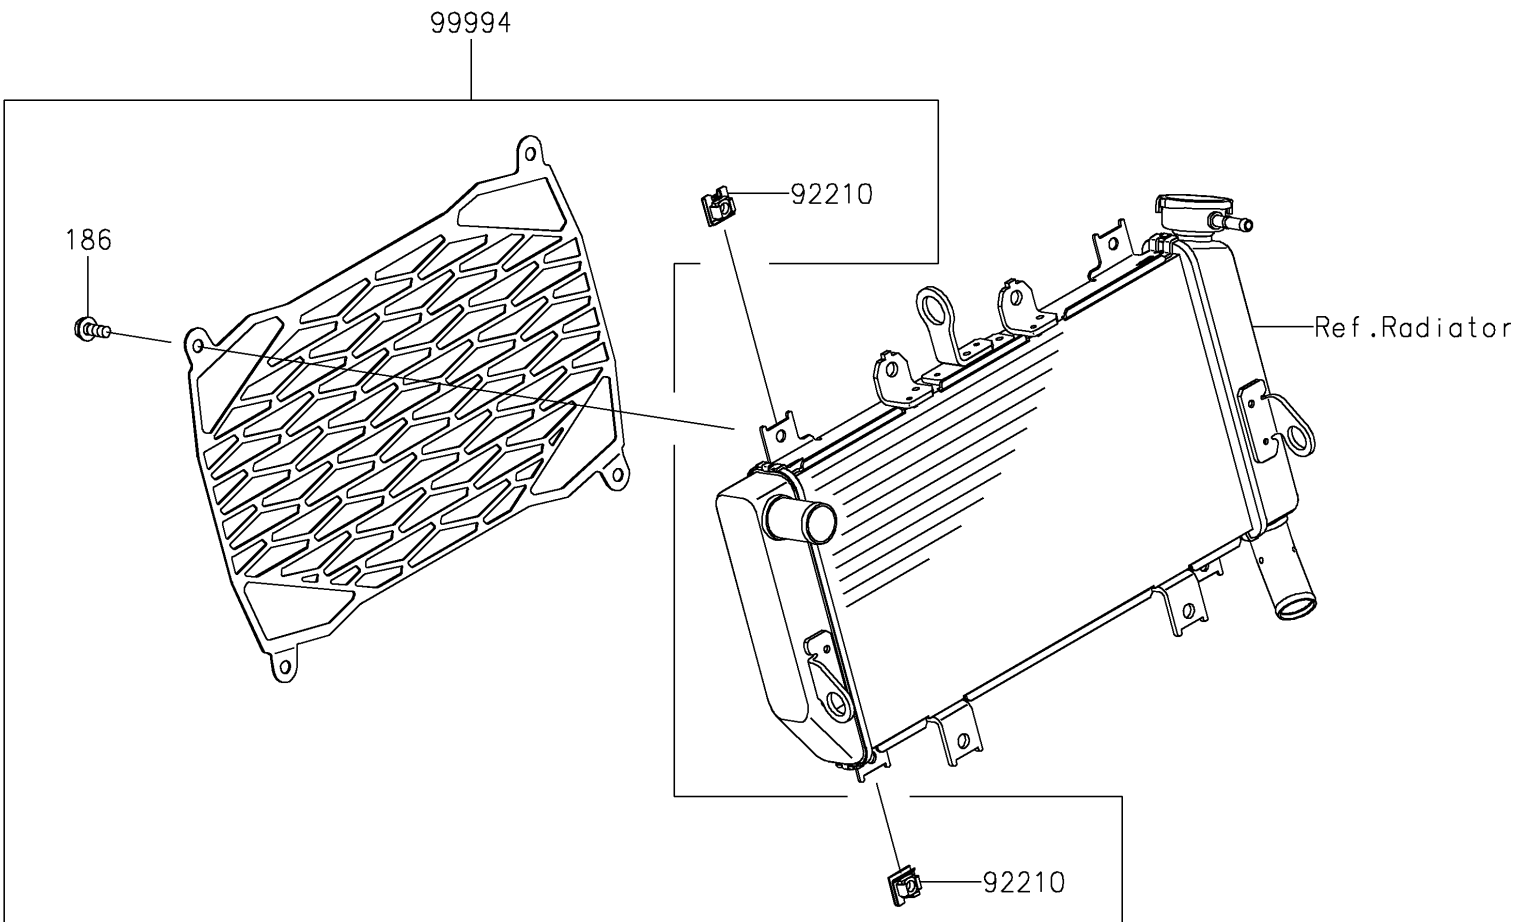

2025 Eliminator ABS PARTS DIAGRAM

Accessory(Radiator Screen)

F2910

2025 Eliminator ABS PARTS LIST

Accessory(Radiator Screen)

ITEM NAME	PART NUMBER	QUANTITY
NUT,CLIP,6MM (Ref # 92210)	92210-0867	4
RADIATOR SCREEN (Ref # 99994)	99994-1940	1
BOLT-UPSET-WP,6X16 (Ref # 186)	186BB0616	4