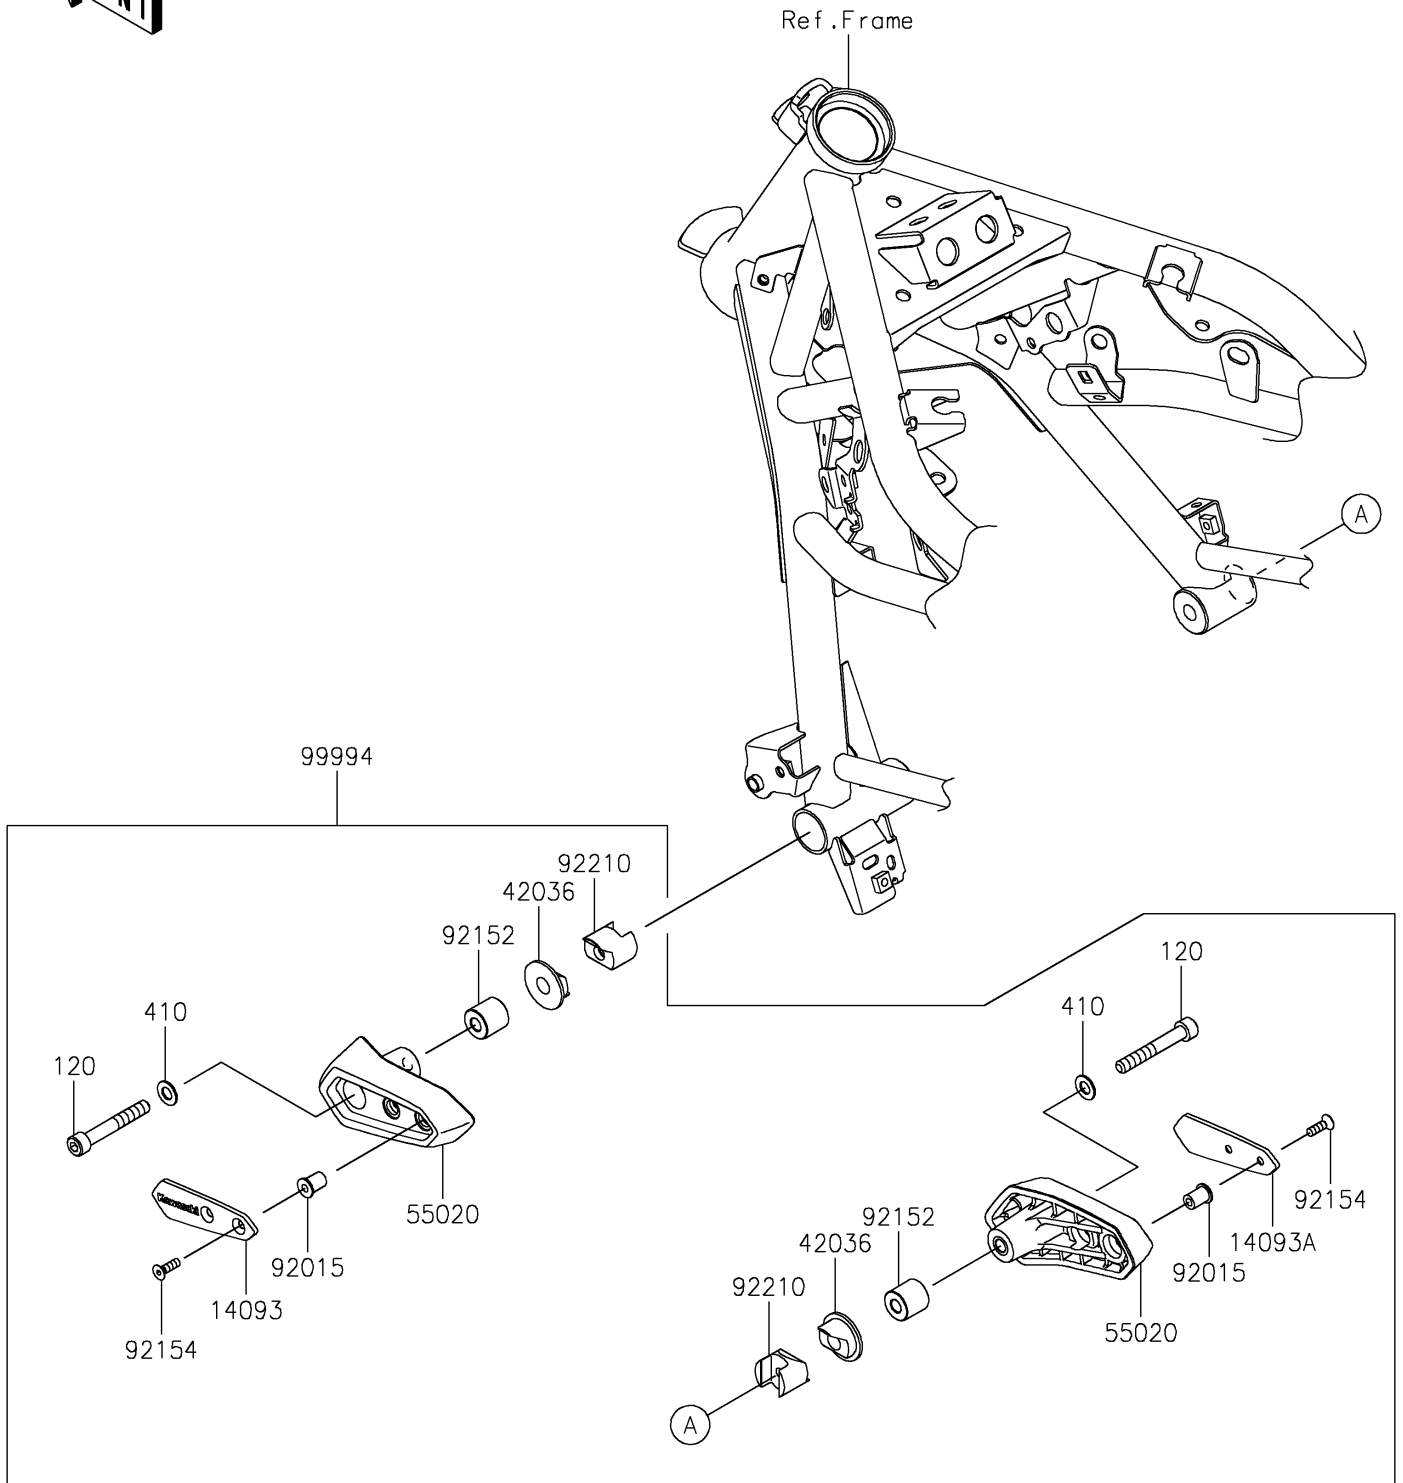

# 2025 Eliminator ABS PARTS DIAGRAM

Accessory(Slider)

F2910A

## 2025 Eliminator ABS PARTS LIST

Accessory(Slider)

ITEM NAME	PART NUMBER	QUANTITY
COVER,SLIDER,LH (Ref # 14093)	14093-0350	1
COVER,SLIDER,RH (Ref # 14093A)	14093-0351	1
SLEEVE,11X32X17.5 (Ref # 42036)	42036-0765	2
GUARD (Ref # 55020)	55020-1997	2
NUT,WELL,5MM (Ref # 92015)	92015-1757	4
COLLAR (Ref # 92152)	92152-2452	2
BOLT,SOCKET,5X16 (Ref # 92154)	92154-1014	4
NUT,8MM (Ref # 92210)	92210-1421	2
ENGINE SLIDER (Ref # 99994)	99994-1900	1
BOLT-SOCKET (Ref # 120)	120CA0855	2
WASHER-PLAIN-SMALL,8MM (Ref # 410)	410AA0800	2