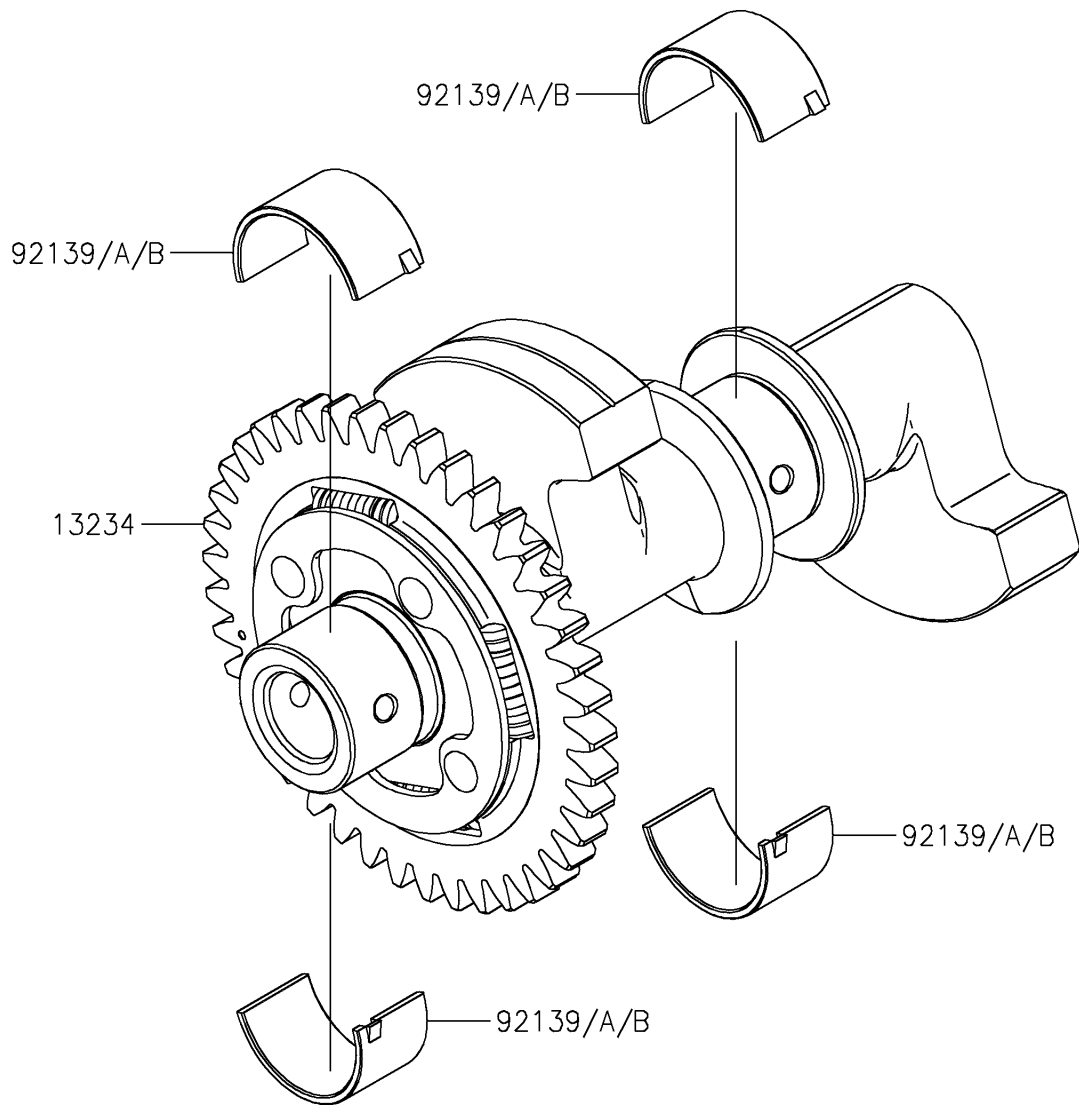

2025 Eliminator PARTS DIAGRAM

Balancer

E1323

2025 Eliminator PARTS LIST

Balancer

ITEM NAME	PART NUMBER	QUANTITY
SHAFT-COMP,BALANCER (Ref # 13234)	13234-0627	1
BUSHING,BALANCER,BLUE (Ref # 92139)	92139-0883	AR
BUSHING,BALANCER,BLACK (Ref # 92139A)	92139-0884	4
BUSHING,BALANCER,BROWN (Ref # 92139B)	92139-0885	AR