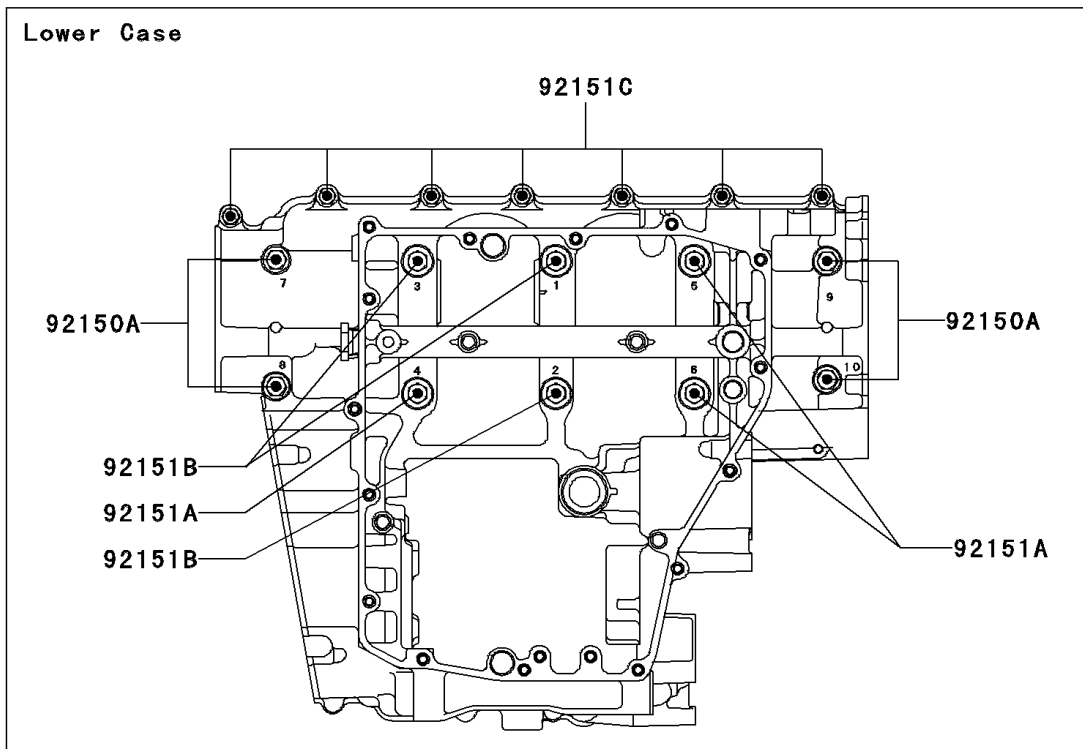

2003 Ninja® ZX™-12R PARTS DIAGRAM

Crankcase Bolt Pattern

E1412

2003 Ninja® ZX™ -12R PARTS LIST

Crankcase Bolt Pattern

ITEM NAME	PART NUMBER	QUANTITY
BOLT,7X85 (Ref # 92150)	92150-1251	3
BOLT,8X99 (Ref # 92150A)	92150-1856	4
BOLT,7X50 (Ref # 92151)	92151-1223	4
BOLT,10X85 (Ref # 92151A)	92151-1515	3
BOLT,10X133 (Ref # 92151B)	92151-1516	3
BOLT,7X45 (Ref # 92151C)	92151-1539	7
BOLT,8X85 (Ref # 92151D)	92151-1589	2
BOLT,7X95 (Ref # 92151E)	92151-1590	3
BOLT,7X65 (Ref # 92151F)	92151-1712	1
WASHER,7.2X14X2.3 (Ref # 92200)	92200-1521	1