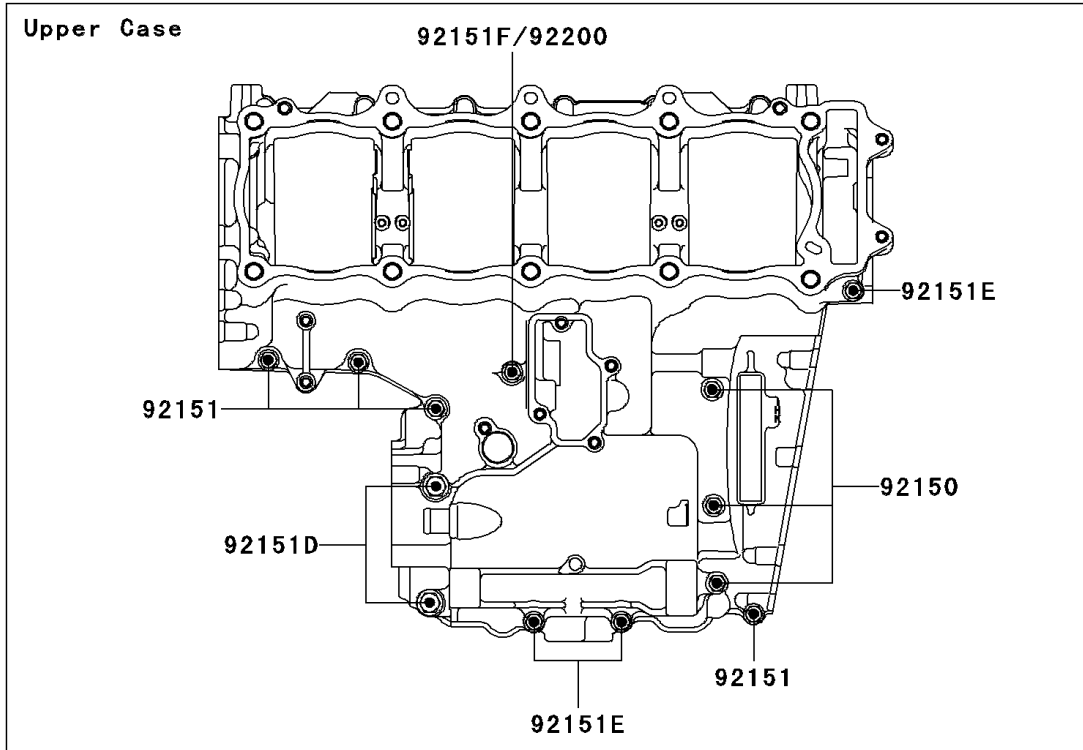

2003 Ninja® ZX™-12R PARTS DIAGRAM

Crankcase Bolt Pattern

E1412

2003 Ninja® ZX™ -12R PARTS LIST

Crankcase Bolt Pattern

ITEM NAME	PART NUMBER	QUANTITY
BOLT,7X85 (Ref # 92150)	92150-1251	3
BOLT,8X99 (Ref # 92150A)	92150-1856	4
BOLT,7X50 (Ref # 92151)	92151-1223	4
BOLT,10X85 (Ref # 92151A)	92151-1515	3
BOLT,10X133 (Ref # 92151B)	92151-1516	3
BOLT,7X45 (Ref # 92151C)	92151-1539	7
BOLT,8X85 (Ref # 92151D)	92151-1589	2
BOLT,7X95 (Ref # 92151E)	92151-1590	3
BOLT,7X65 (Ref # 92151F)	92151-1712	1
WASHER,7.2X14X2.3 (Ref # 92200)	92200-1521	1