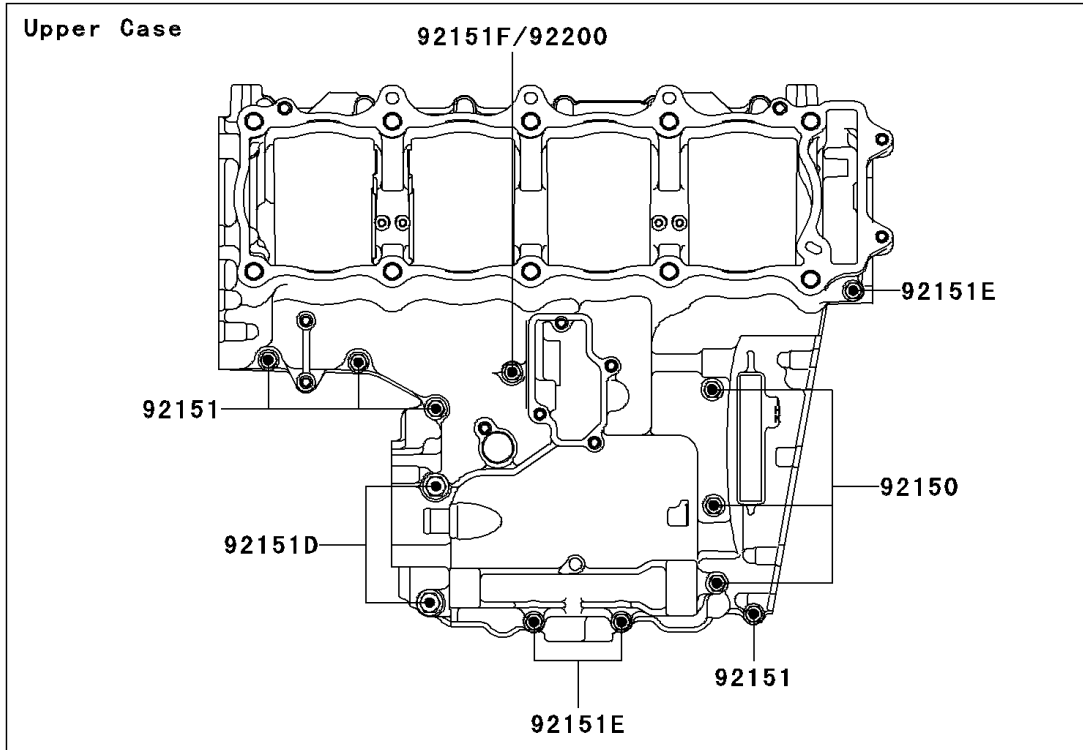

2004 Ninja® ZX™-12R PARTS DIAGRAM

Crankcase Bolt Pattern

E1412

2004 Ninja® ZX™ -12R PARTS LIST

Crankcase Bolt Pattern

ITEM NAME	PART NUMBER	QUANTITY
BOLT,7X85 (Ref # 92150)	92150-1251	3
BOLT,8X99 (Ref # 92150A)	92150-1856	4
BOLT,7X50 (Ref # 92151)	92151-1223	4
BOLT,10X85 (Ref # 92151A)	92151-1515	3
BOLT,10X133 (Ref # 92151B)	92151-1516	3
BOLT,7X45 (Ref # 92151C)	92151-1539	7
BOLT,8X85 (Ref # 92151D)	92151-1589	2
BOLT,7X95 (Ref # 92151E)	92151-1590	3
BOLT,7X65 (Ref # 92151F)	92151-1712	1
WASHER,7.2X14X2.3 (Ref # 92200)	92200-1521	1