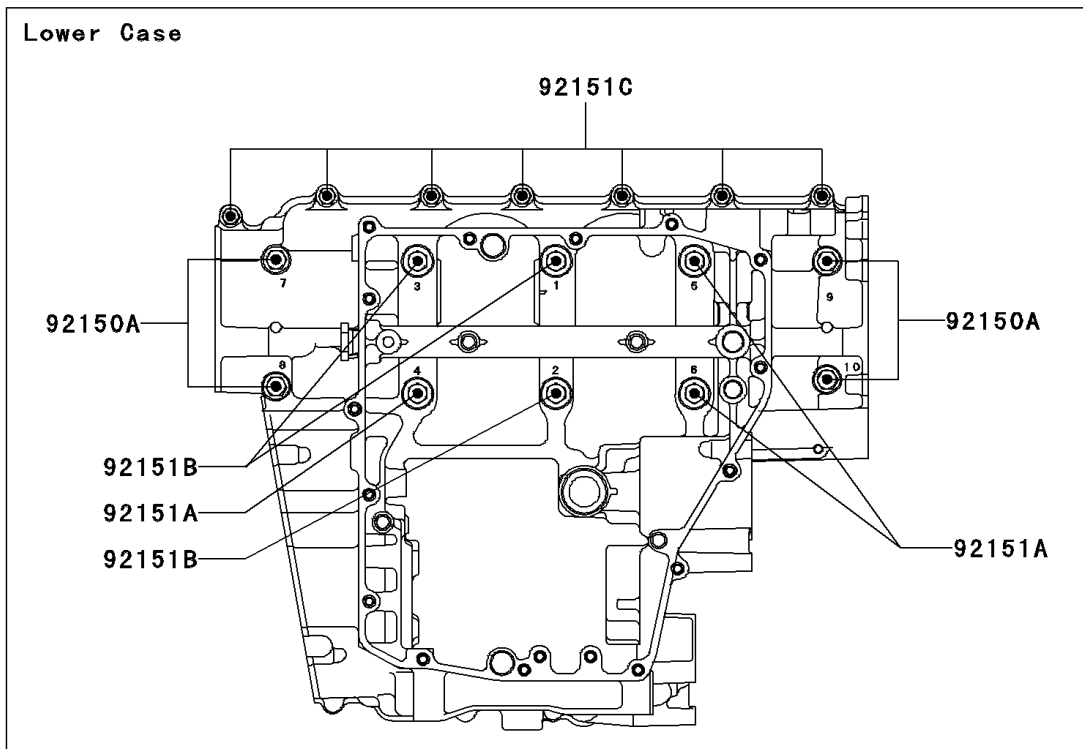

2004 Ninja® ZX™-12R PARTS DIAGRAM

Crankcase Bolt Pattern

E1412

2004 Ninja® ZX™ -12R PARTS LIST

Crankcase Bolt Pattern

ITEM NAME	PART NUMBER	QUANTITY
BOLT,7X85 (Ref # 92150)	92150-1251	3
BOLT,8X99 (Ref # 92150A)	92150-1856	4
BOLT,7X50 (Ref # 92151)	92151-1223	4
BOLT,10X85 (Ref # 92151A)	92151-1515	3
BOLT,10X133 (Ref # 92151B)	92151-1516	3
BOLT,7X45 (Ref # 92151C)	92151-1539	7
BOLT,8X85 (Ref # 92151D)	92151-1589	2
BOLT,7X95 (Ref # 92151E)	92151-1590	3
BOLT,7X65 (Ref # 92151F)	92151-1712	1
WASHER,7.2X14X2.3 (Ref # 92200)	92200-1521	1