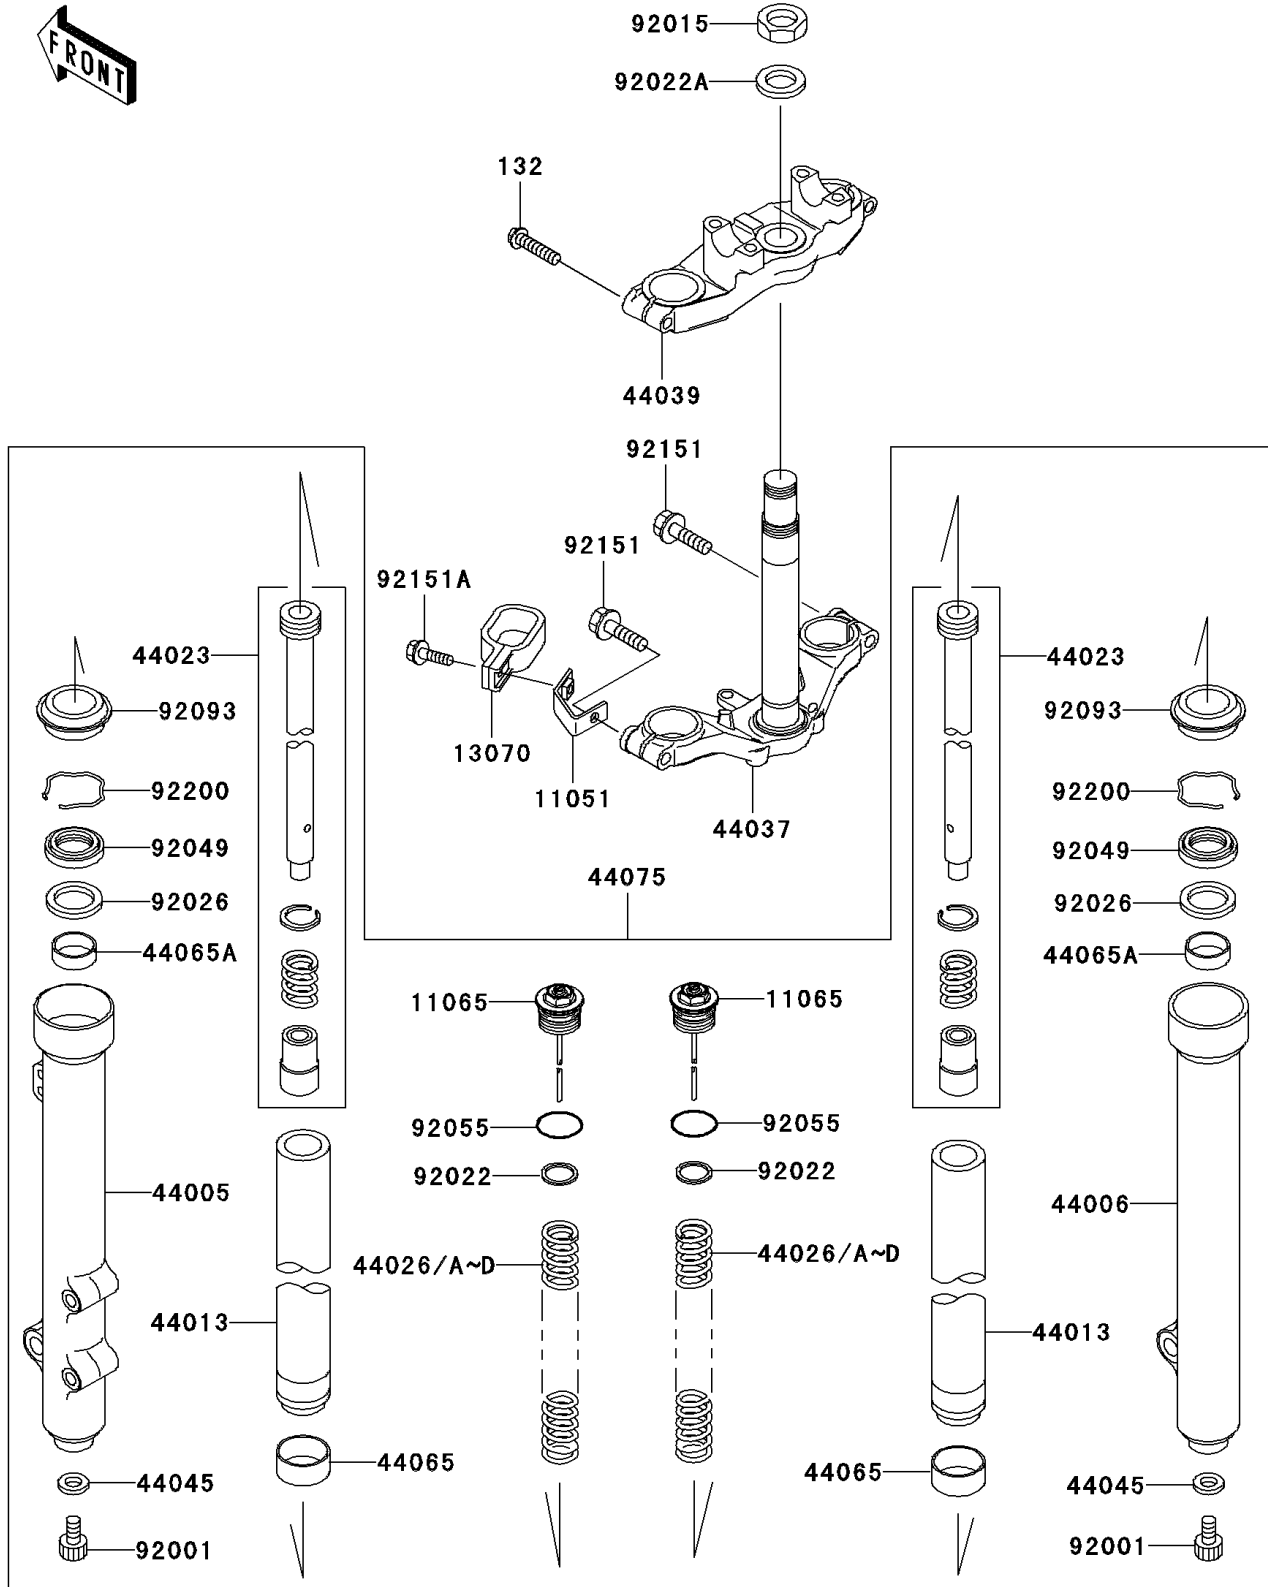

2006 KX65 PARTS DIAGRAM

Front Fork(A6F)

F2340