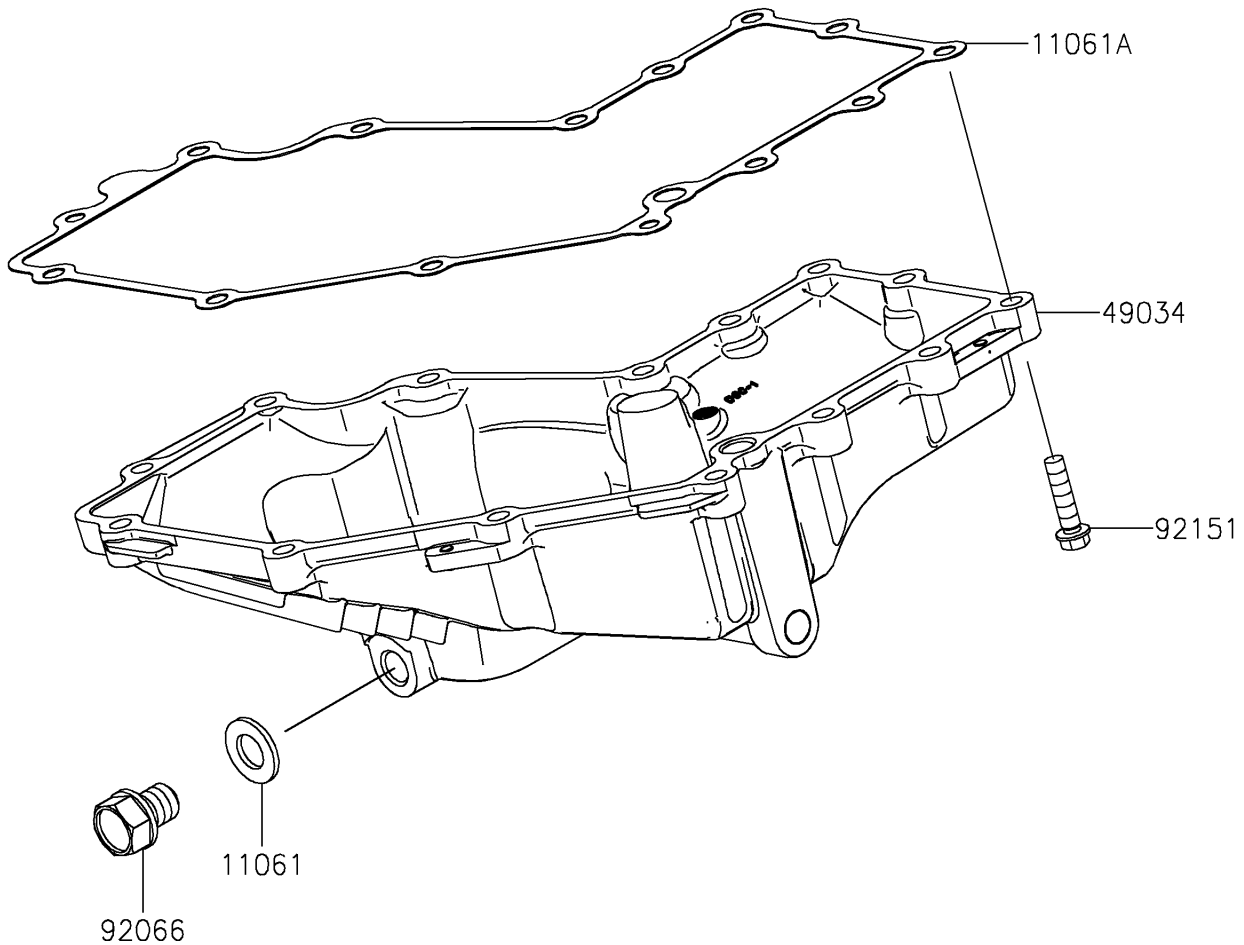

2025 Eliminator PARTS DIAGRAM

Oil Pan

E1434

2025 Eliminator PARTS LIST

Oil Pan

ITEM NAME	PART NUMBER	QUANTITY
GASKET,12X22X2 (Ref # 11061)	11061-0417	1
GASKET,OILPAN (Ref # 11061A)	11061-1251	1
PAN-OIL (Ref # 49034)	49034-0568	1
PLUG,OIL DRAIN,12X15 (Ref # 92066)	92066-0767	1
BOLT,FLANGED-SMALL,6X25 (Ref # 92151)	92151-1930	14