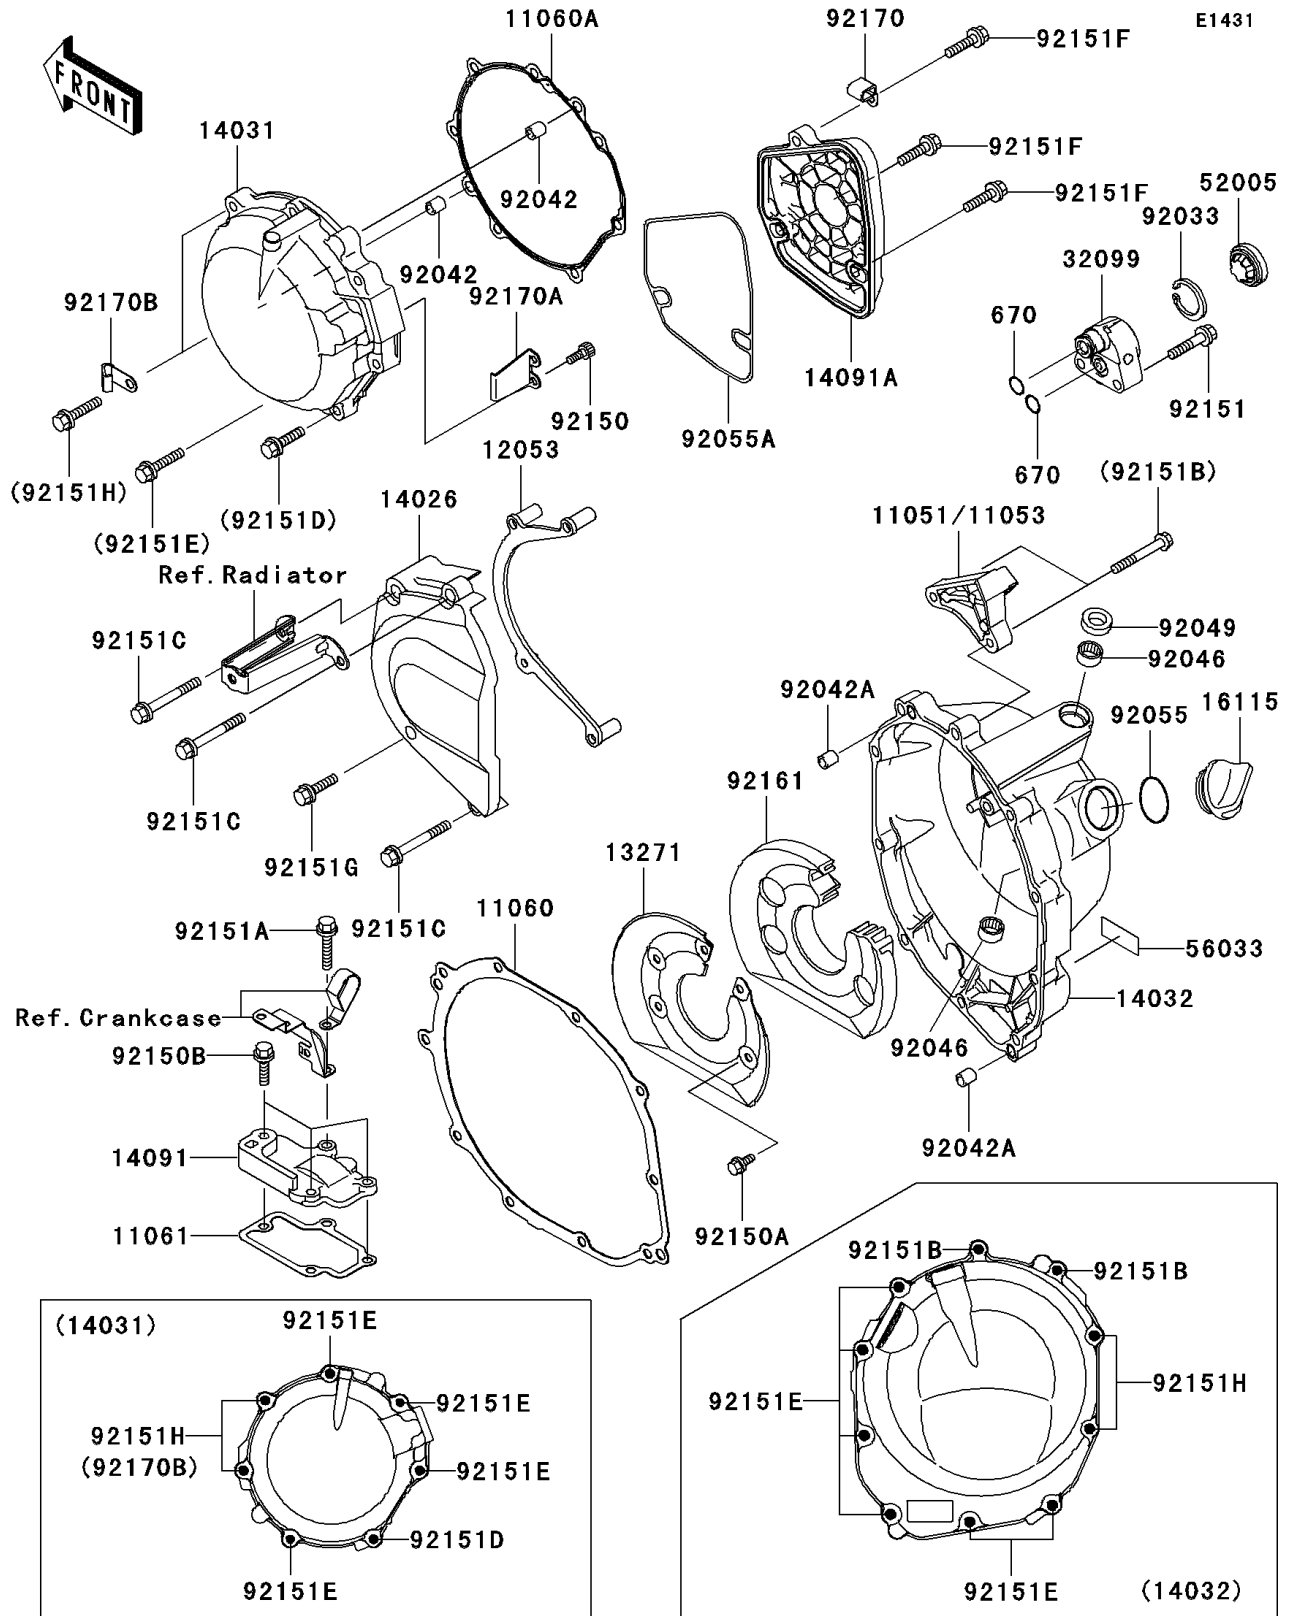

2003 Ninja® ZX™-12R PARTS DIAGRAM

Engine Cover(s)

2003 Ninja® ZX™ -12R PARTS LIST

Engine Cover(s)

ITEM NAME	PART NUMBER	QUANTITY
O RING,12MM (Ref # 670)	670D2012	2
BRACKET,CABLE (Ref # 11051)	11051-1933	1
GASKET,CLUTCH COVER (Ref # 11060)	11060-1910	1
GASKET,GENERATOR COVER (Ref # 11060A)	11060-1911	1
GASKET,BREATHER COVER (Ref # 11061)	11061-1087	1
GUIDE-CHAIN (Ref # 12053)	12053-1434	1
PLATE,SOUND ARRESTER (Ref # 13271)	13271-1229	1
COVER-CHAIN (Ref # 14026)	14026-1266	1
COVER-GENERATOR (Ref # 14031)	14031-1404	1
COVER-CLUTCH (Ref # 14032)	14032-1498	1
COVER,BREATHER (Ref # 14091)	14091-1129	1
COVER,PULSING (Ref # 14091A)	14091-1446	1
CAP-OIL FILLER (Ref # 16115)	16115-1009	1
CASE,OIL GAUGE (Ref # 32099)	32099-1213	1
GAUGE (Ref # 52005)	52005-1120	1
LABEL-MANUAL,OIL CAPACITY (Ref # 56033)	56033-1203	1
RING-SNAP (Ref # 92033)	92033-1305	1
PIN,DOWEL,6.3X8X14 (Ref # 92042)	92042-007	2
PIN,DOWEL,8X22 (Ref # 92042A)	92042-044	2
BEARING-NEEDLE,HK1210 (Ref # 92046)	92046-1010	2
SEAL-OIL,CLUTCH RELEASE (Ref # 92049)	92049-1475	1
RING-O,31.7X2.4 (Ref # 92055)	92055-049	1
RING-O (Ref # 92055A)	92055-1601	1
BOLT,SOCKET,5X14 (Ref # 92150)	92150-1180	2
BOLT,5X8 (Ref # 92150A)	92150-1406	5
BOLT,6X22 (Ref # 92150B)	92150-1846	3
BOLT,6X30 (Ref # 92151)	92151-1134	2
BOLT,6X30 (Ref # 92151A)	92151-1139	1
BOLT,6X45 (Ref # 92151B)	92151-1521	2

2003 Ninja® ZX™-12R PARTS LIST

Engine Cover(s)

ITEM NAME	PART NUMBER	QUANTITY
BOLT,6X50 (Ref # 92151C)	92151-1545	3
BOLT,6X25 (Ref # 92151D)	92151-1546	1
BOLT,6X30 (Ref # 92151E)	92151-1547	10
BOLT,6X25 (Ref # 92151F)	92151-1556	3
BOLT (Ref # 92151G)	92151-1773	1
BOLT,6X30 (Ref # 92151H)	92151-1883	4
DAMPER,SOUND ARRESTER (Ref # 92161)	92161-1056	1
CLAMP (Ref # 92170)	92170-1577	1
CLAMP (Ref # 92170A)	92170-1579	1
CLAMP,HARNESS (Ref # 92170B)	92170-1900	2