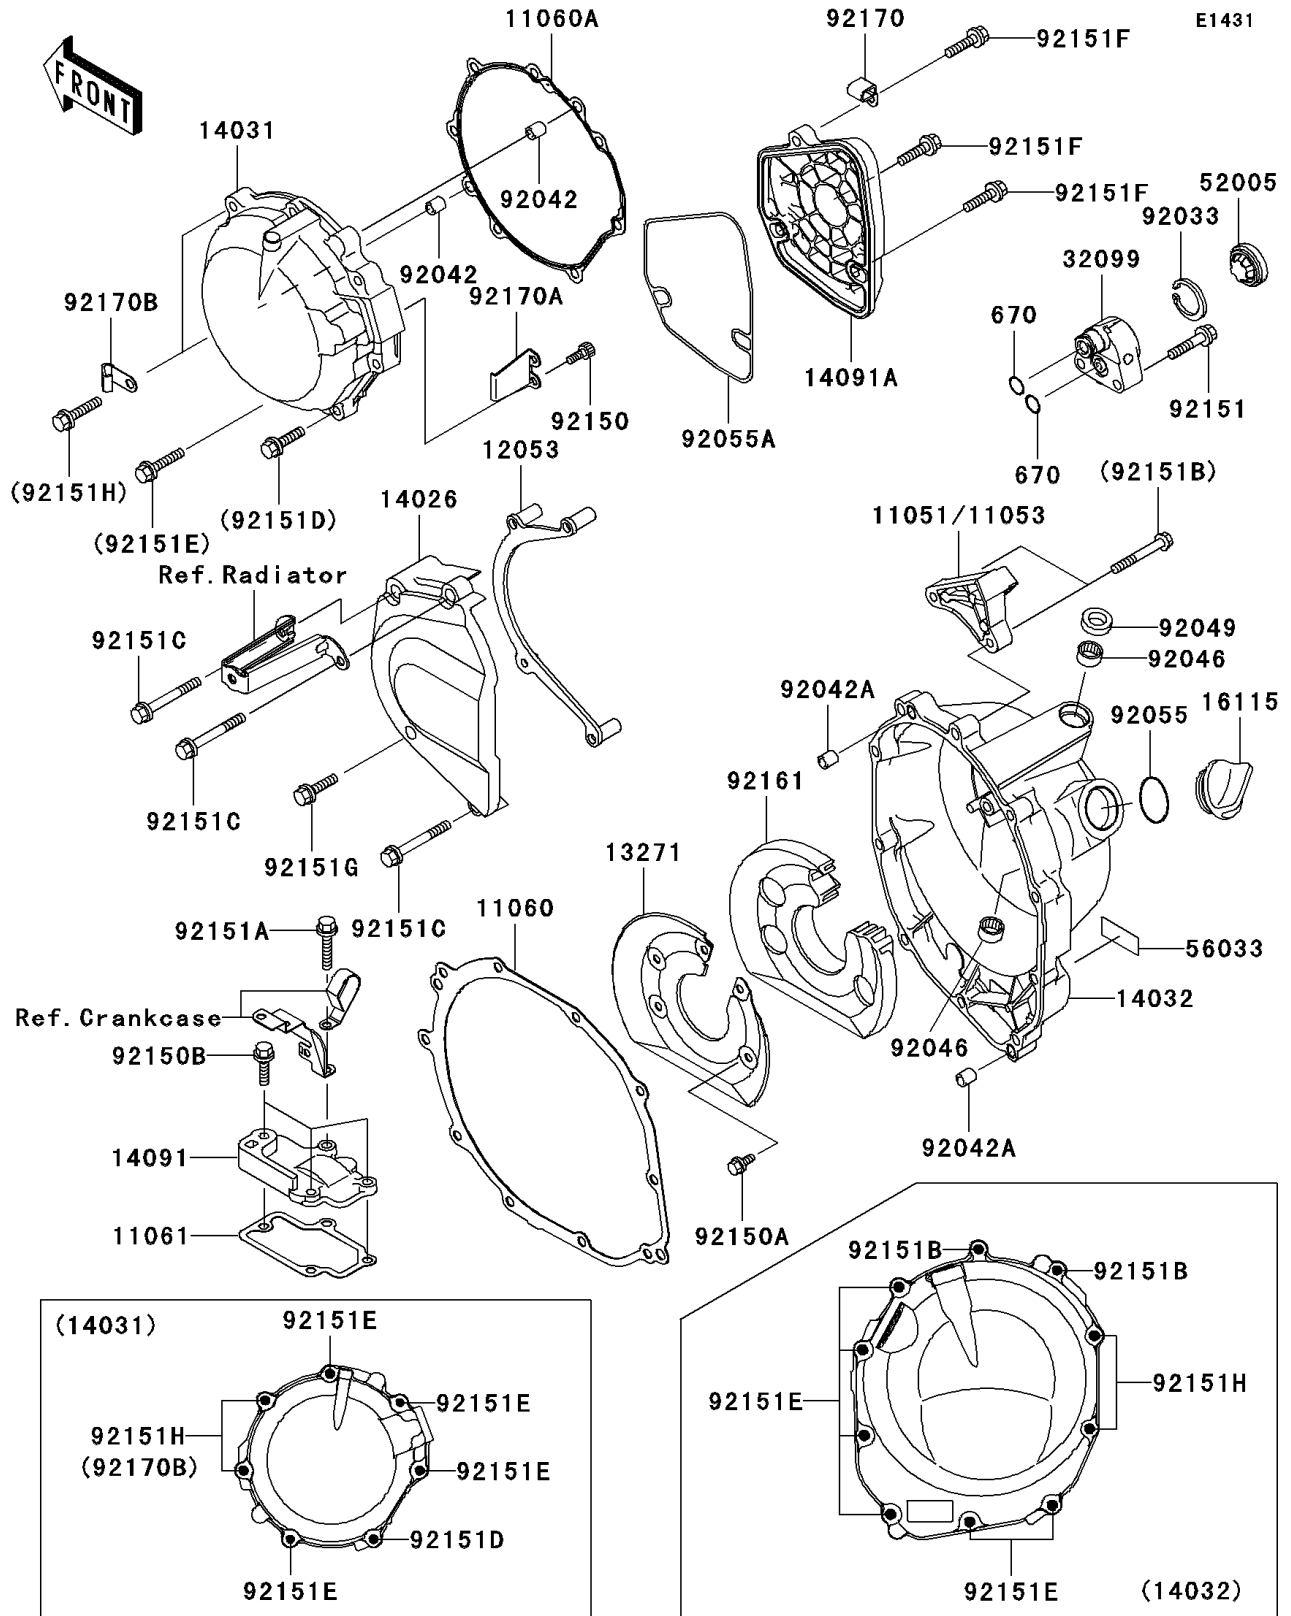

2004 Ninja[®] ZX™-12R PARTS DIAGRAM

Engine Cover(s)

2004 Ninja® ZX™-12R PARTS LIST

Engine Cover(s)

ITEM NAME	PART NUMBER	QUANTITY
O RING,12MM (Ref # 670)	670D2012	2
BRACKET,CABLE (Ref # 11053)	11053-1283	1
GASKET,CLUTCH COVER (Ref # 11060)	11060-1910	1
GASKET,GENERATOR COVER (Ref # 11060A)	11060-1911	1
GASKET,BREATHER COVER (Ref # 11061)	11061-1087	1
GUIDE-CHAIN (Ref # 12053)	12053-1434	1
PLATE,SOUND ARRESTER (Ref # 13271)	13271-1229	1
COVER-CHAIN (Ref # 14026)	14026-1266	1
COVER-GENERATOR (Ref # 14031)	14031-1404	1
COVER-CLUTCH (Ref # 14032)	14032-1498	1
COVER,BREATHER (Ref # 14091)	14091-1129	1
COVER,PULSING (Ref # 14091A)	14091-1446	1
CAP-OIL FILLER (Ref # 16115)	16115-1009	1
CASE,OIL GAUGE (Ref # 32099)	32099-1213	1
GAUGE (Ref # 52005)	52005-1120	1
LABEL-MANUAL,OIL CAPACITY (Ref # 56033)	56033-1203	1
RING-SNAP (Ref # 92033)	92033-1305	1
PIN,DOWEL,6.3X8X14 (Ref # 92042)	92042-007	2
PIN,DOWEL,8X22 (Ref # 92042A)	92042-044	2
BEARING-NEEDLE,HK1210 (Ref # 92046)	92046-1010	2
SEAL-OIL,CLUTCH RELEASE (Ref # 92049)	92049-1475	1
RING-O,31.7X2.4 (Ref # 92055)	92055-049	1
RING-O (Ref # 92055A)	92055-1601	1
BOLT,SOCKET,5X14 (Ref # 92150)	92150-1180	2
BOLT,5X8 (Ref # 92150A)	92150-1406	5
BOLT,6X22 (Ref # 92150B)	92150-1846	3
BOLT,6X30 (Ref # 92151)	92151-1134	2
BOLT,6X30 (Ref # 92151A)	92151-1139	1
BOLT,6X45 (Ref # 92151B)	92151-1521	2

2004 Ninja® ZX™-12R PARTS LIST

Engine Cover(s)

ITEM NAME	PART NUMBER	QUANTITY
BOLT,6X50 (Ref # 92151C)	92151-1545	3
BOLT,6X25 (Ref # 92151D)	92151-1546	1
BOLT,6X30 (Ref # 92151E)	92151-1547	10
BOLT,6X25 (Ref # 92151F)	92151-1556	3
BOLT (Ref # 92151G)	92151-1773	1
BOLT,6X30 (Ref # 92151H)	92151-1883	4
DAMPER,SOUND ARRESTER (Ref # 92161)	92161-1056	1
CLAMP (Ref # 92170)	92170-1577	1
CLAMP (Ref # 92170A)	92170-1579	1
CLAMP,HARNESS (Ref # 92170B)	92170-1900	2