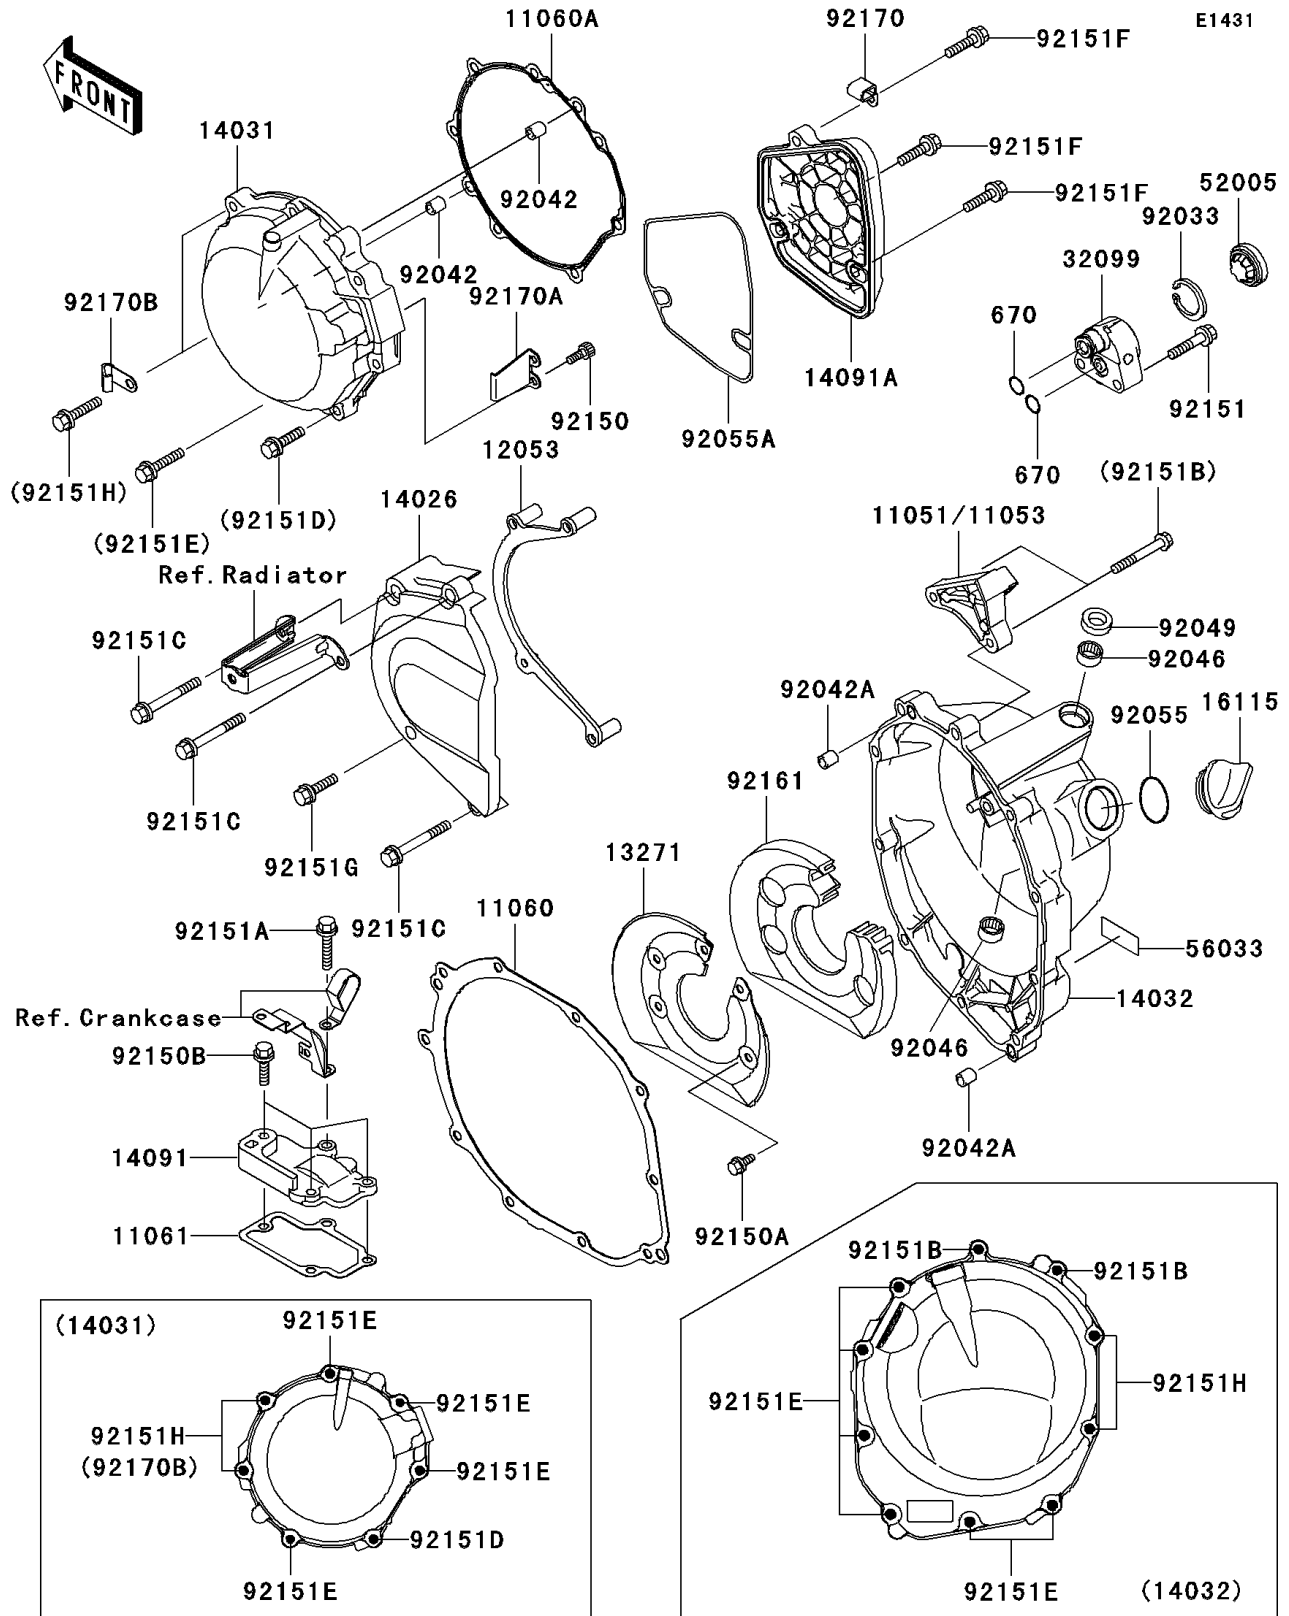

2004 Ninja® ZX™-12R PARTS DIAGRAM

Engine Cover(s)

2004 Ninja® ZX™ -12R PARTS LIST

Engine Cover(s)

ITEM NAME	PART NUMBER	QUANTITY
-----------	-------------	----------