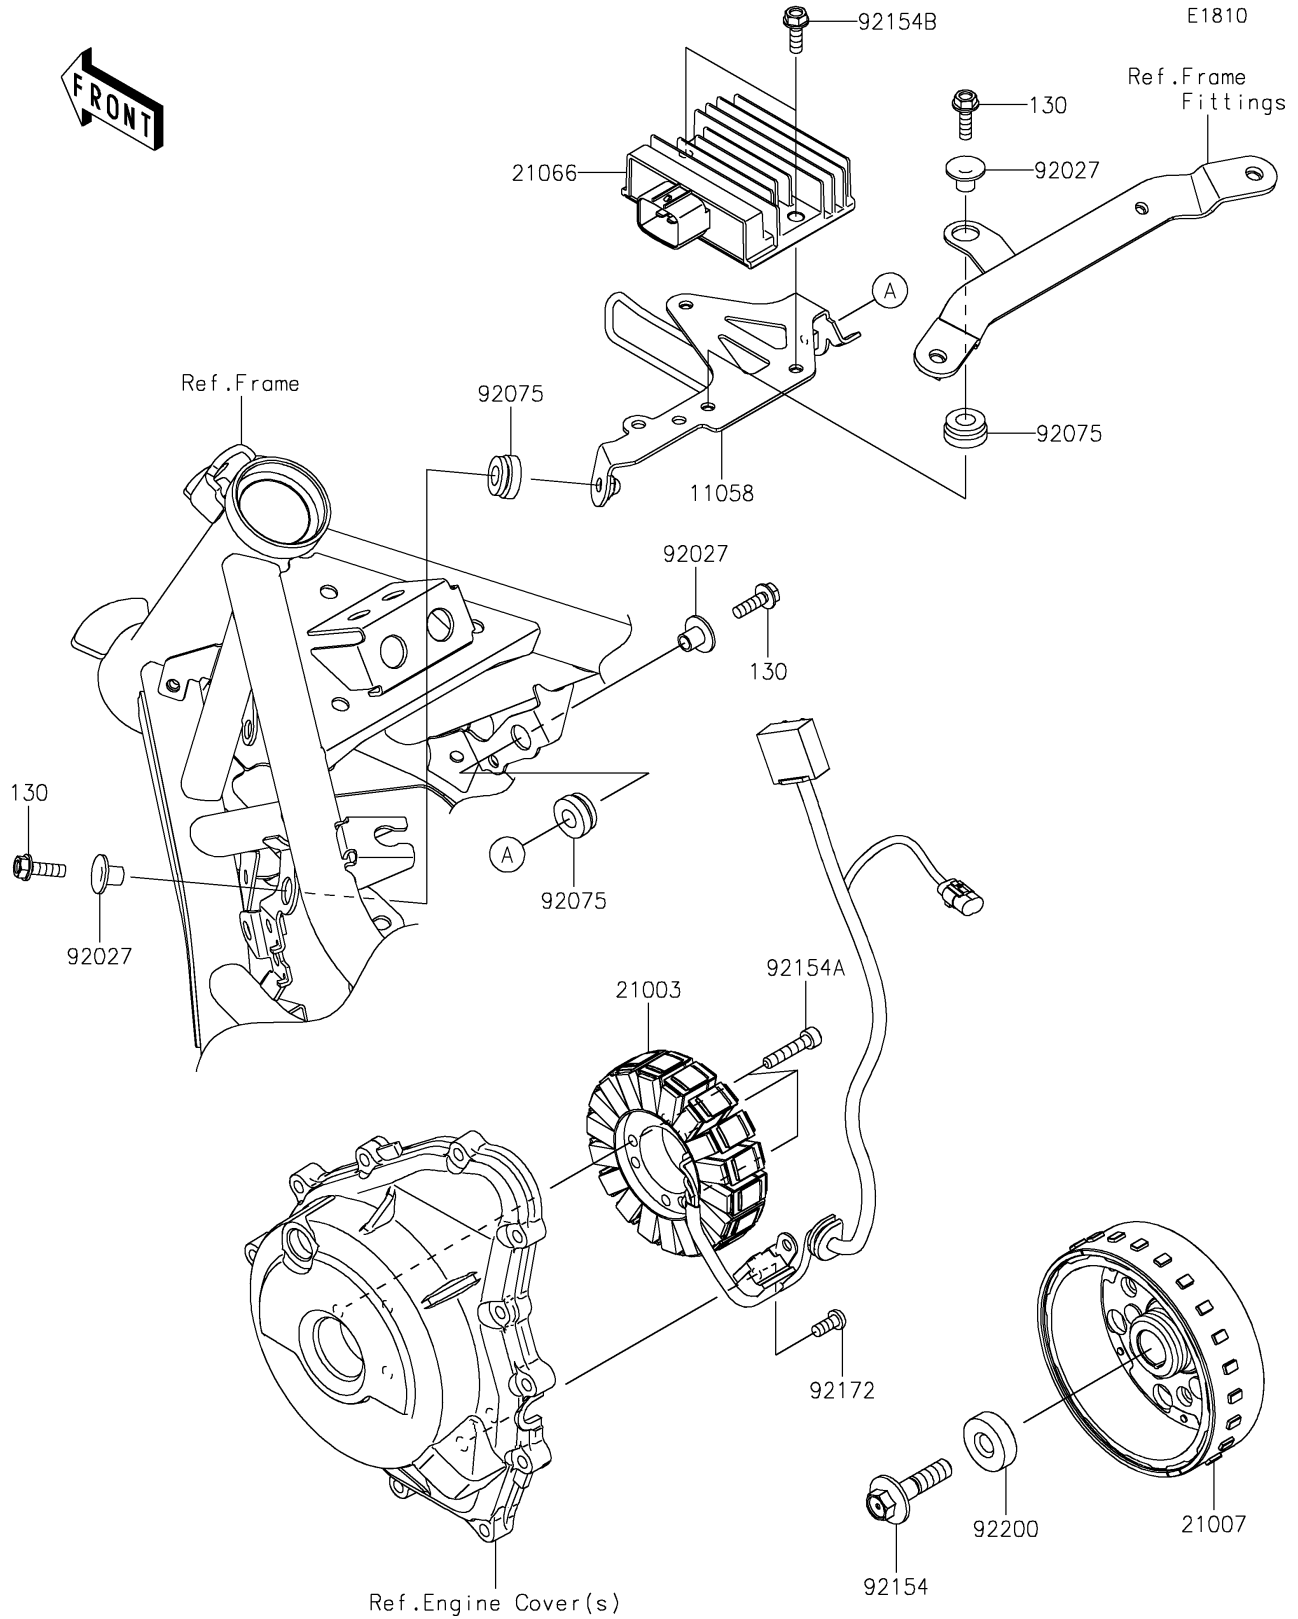

# 2024 ELIMINATOR® PARTS DIAGRAM

Generator

## 2024 ELIMINATOR® PARTS LIST

### Generator

ITEM NAME	PART NUMBER	QUANTITY
BRACKET,REGULATOR (Ref # 11058)	11058-0382	1
STATOR (Ref # 21003)	21003-0220	1
ROTOR (Ref # 21007)	21007-0735	1
REGULATOR-VOLTAGE (Ref # 21066)	21066-0761	1
COLLAR,FLANGED,L=12.1,BLACK (Ref # 92027)	92027-1651	3
DAMPER (Ref # 92075)	92075-277	3
BOLT,FLANGED,10X40 (Ref # 92154)	92154-2341	1
BOLT,SOCKET,6X30 (Ref # 92154A)	92154-2820	3
BOLT,FLANGED,6X18 (Ref # 92154B)	92154-2896	2
SCREW,6X14 (Ref # 92172)	92172-1212	2
WASHER,10X30X9 (Ref # 92200)	92200-0790	1
BOLT-FLANGED,6X20 (Ref # 130)	130BA0620	3