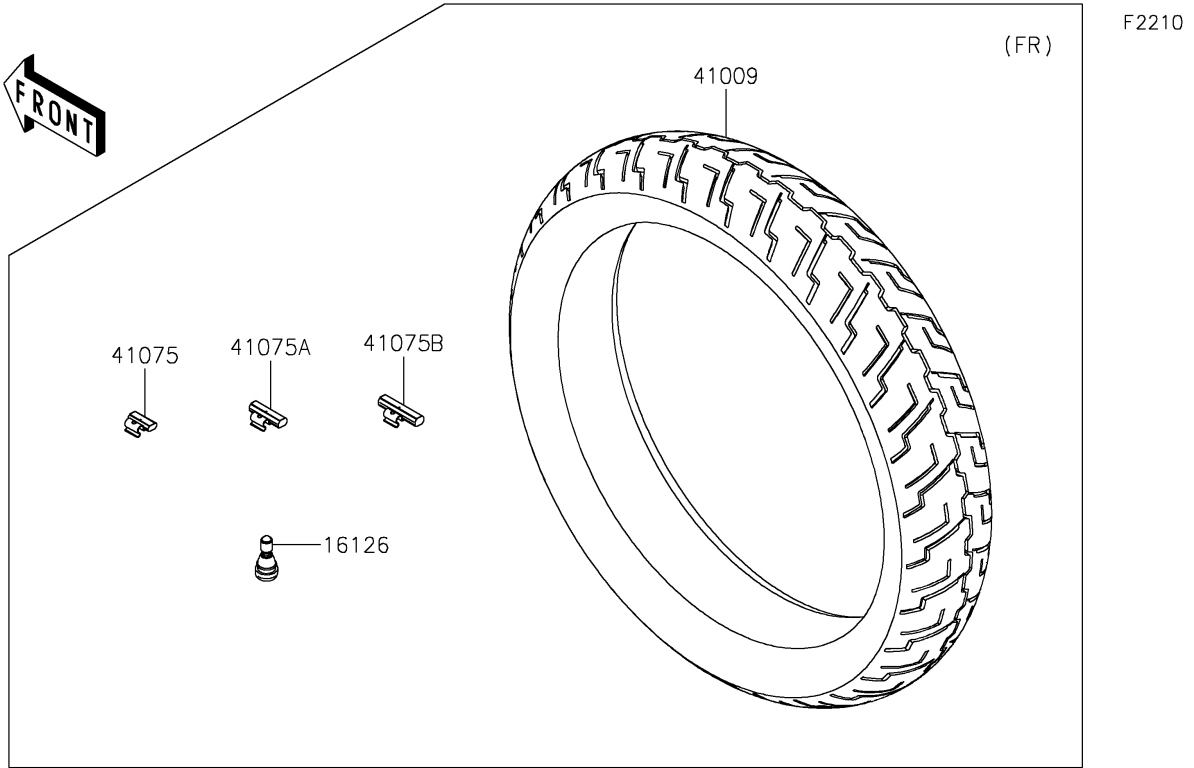

2025 Eliminator PARTS DIAGRAM

Tires

2025 Eliminator PARTS LIST

Tires

ITEM NAME	PART NUMBER	QUANTITY
VALVE,TIRE (Ref # 16126)	16126-0770	2
TIRE,FR,130/70-18 63H,GS-23F (Ref # 41009)	41009-0894	1
TIRE,RR,150/80-16 71H,GS-23R/Z (Ref # 41009A)	41009-0895	1
BALANCER-WHEEL,10G,SILVER (Ref # 41075)	41075-0007	AR
BALANCER-WHEEL,20G,SILVER (Ref # 41075A)	41075-0008	AR
BALANCER-WHEEL,30G,SILVER (Ref # 41075B)	41075-0009	AR