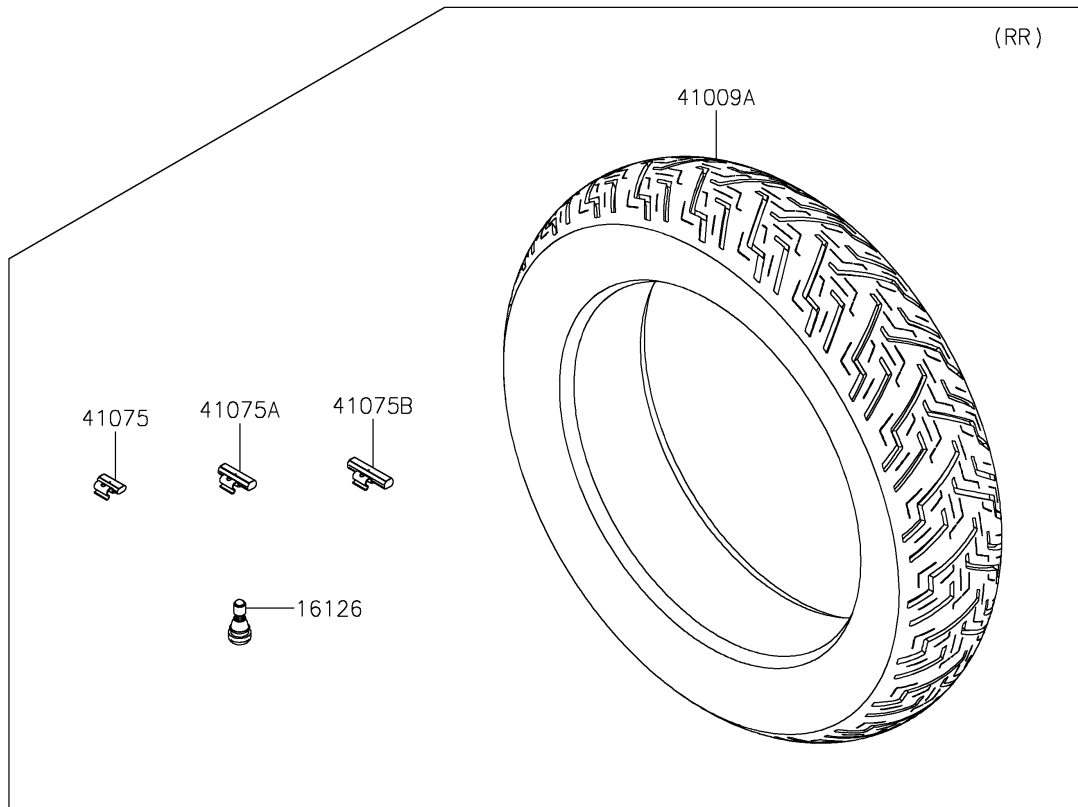

2025 Eliminator PARTS DIAGRAM

Tires

2025 Eliminator PARTS LIST

Tires

ITEM NAME	PART NUMBER	QUANTITY
VALVE,TIRE (Ref # 16126)	16126-0770	2
TIRE,FR,130/70-18 63H,GS-23F (Ref # 41009)	41009-0894	1
TIRE,RR,150/80-16 71H,GS-23R/Z (Ref # 41009A)	41009-0895	1
BALANCER-WHEEL,10G,SILVER (Ref # 41075)	41075-0007	AR
BALANCER-WHEEL,20G,SILVER (Ref # 41075A)	41075-0008	AR
BALANCER-WHEEL,30G,SILVER (Ref # 41075B)	41075-0009	AR