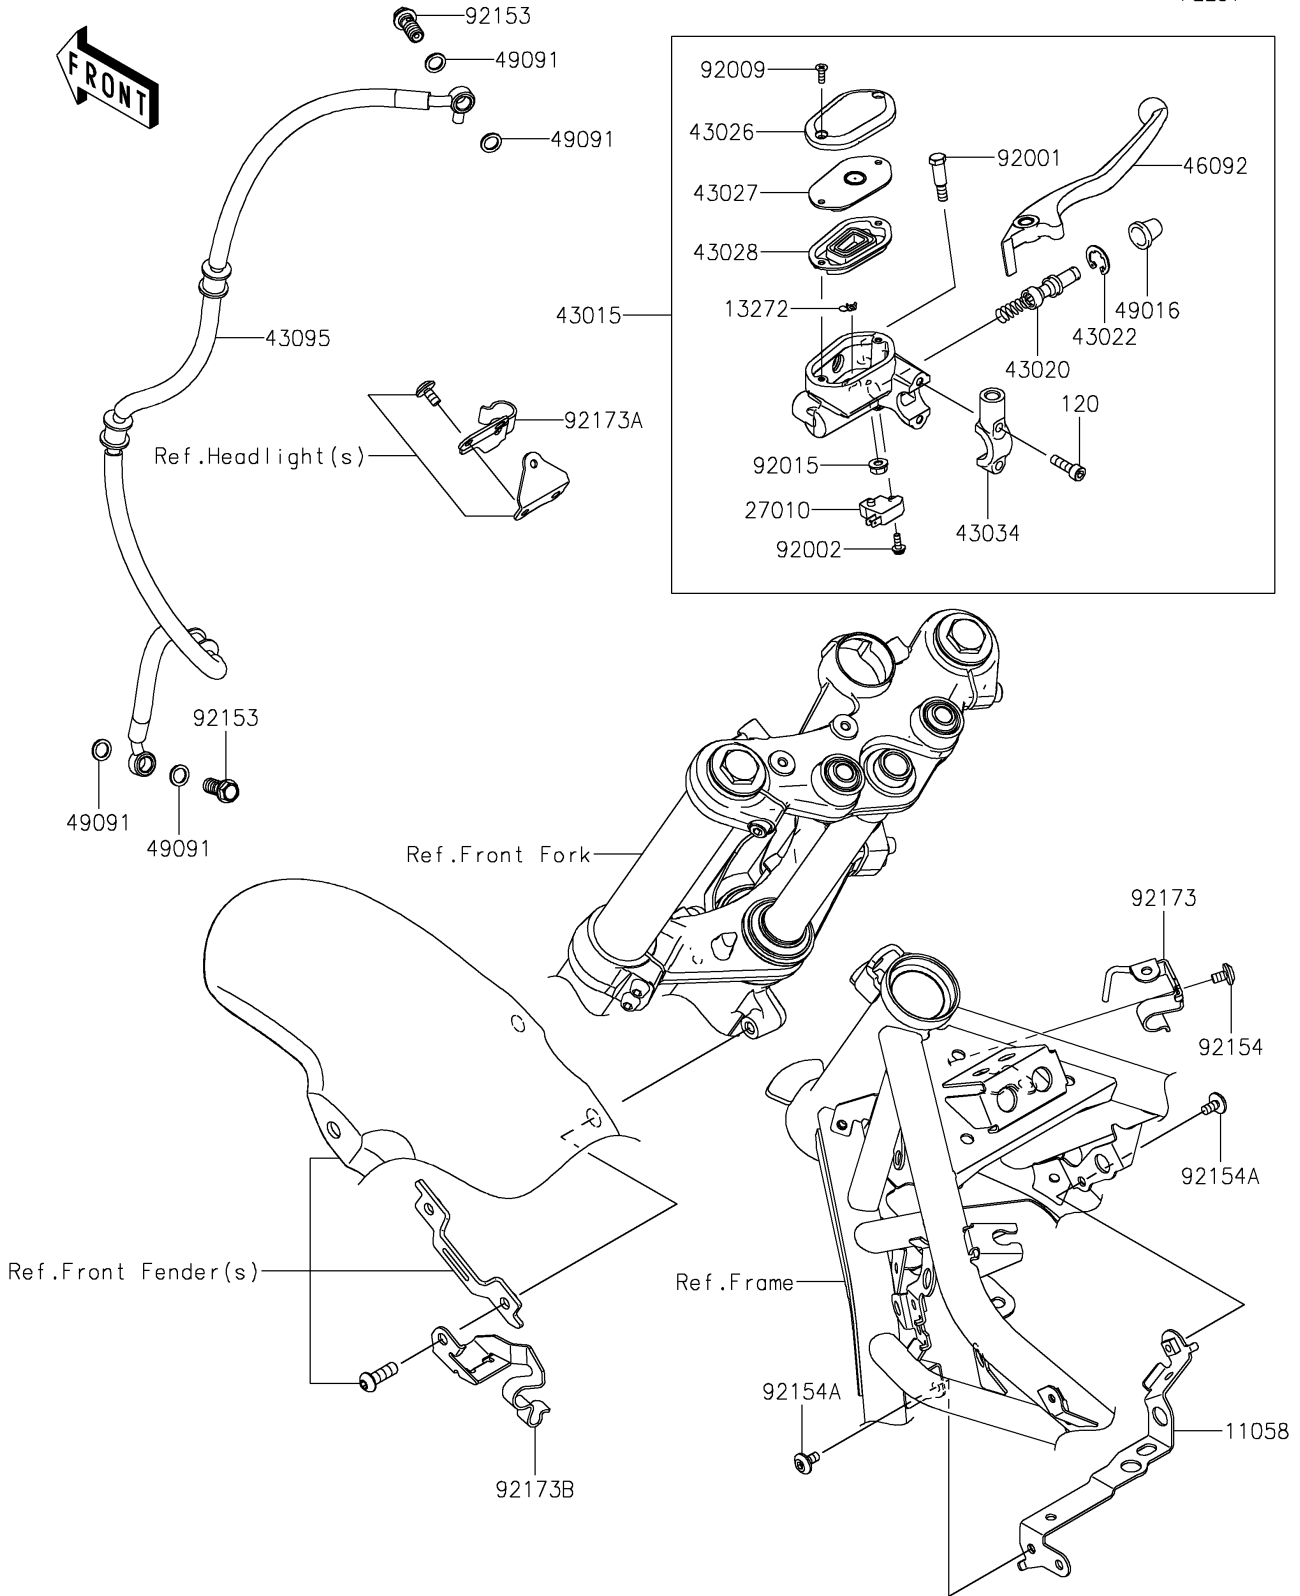

# 2024 ELIMINATOR® PARTS DIAGRAM

## Front Master Cylinder

F2291

## 2024 ELIMINATOR® PARTS LIST

### Front Master Cylinder

ITEM NAME	PART NUMBER	QUANTITY
BRACKET,ABS UNIT (Ref # 11058)	11058-0548	1
PLATE (Ref # 13272)	13272-0573	1
SWITCH,BRAKE (Ref # 27010)	27010-0762	1
CYLINDER-ASSY-MASTER,FR (Ref # 43015)	43015-0715	1
PISTON-COMP-BRAKE (Ref # 43020)	43020-0022	1
STOPPER-BRAKE,PISTON (Ref # 43022)	43022-1010	1
CAP-BRAKE (Ref # 43026)	43026-0026	1
PLATE-DIAPHRAGM (Ref # 43027)	43027-0010	1
DIAPHRAGM (Ref # 43028)	43028-0022	1
HOLDER-BRAKE (Ref # 43034)	43034-0145	1
HOSE-BRAKE,FR M/C-FR CALIPER (Ref # 43095)	43095-1976	1
LEVER-GRIP,FRONT BRAKE (Ref # 46092)	46092-0028	1
COVER-SEAL,MASTER CYLINDER (Ref # 49016)	49016-1044	1
WASHER-SEAL,10.1X14.5X1.5 (Ref # 49091)	49091-0001	4
BOLT,FRONT BRAKE LEVER (Ref # 92001)	92001-1728	1
BOLT,SCREW,4X12 (Ref # 92002)	92002-1323	1
SCREW,4MM (Ref # 92009)	92009-1458	2
NUT,FLANGED,6MM,BLACK (Ref # 92015)	92015-1233	1
BOLT,OIL,L=23 (Ref # 92153)	92153-0627	2
BOLT,SOCKET,6X10 (Ref # 92154)	92154-1693	1
BOLT,SOCKET,6X12 (Ref # 92154A)	92154-4310	2
CLAMP,HOSE (Ref # 92173)	92173-2579	1
CLAMP (Ref # 92173A)	92173-2701	1
CLAMP,FR FENDER (Ref # 92173B)	92173-2718	1
BOLT-SOCKET,6X20 (Ref # 120)	120CB0620	2