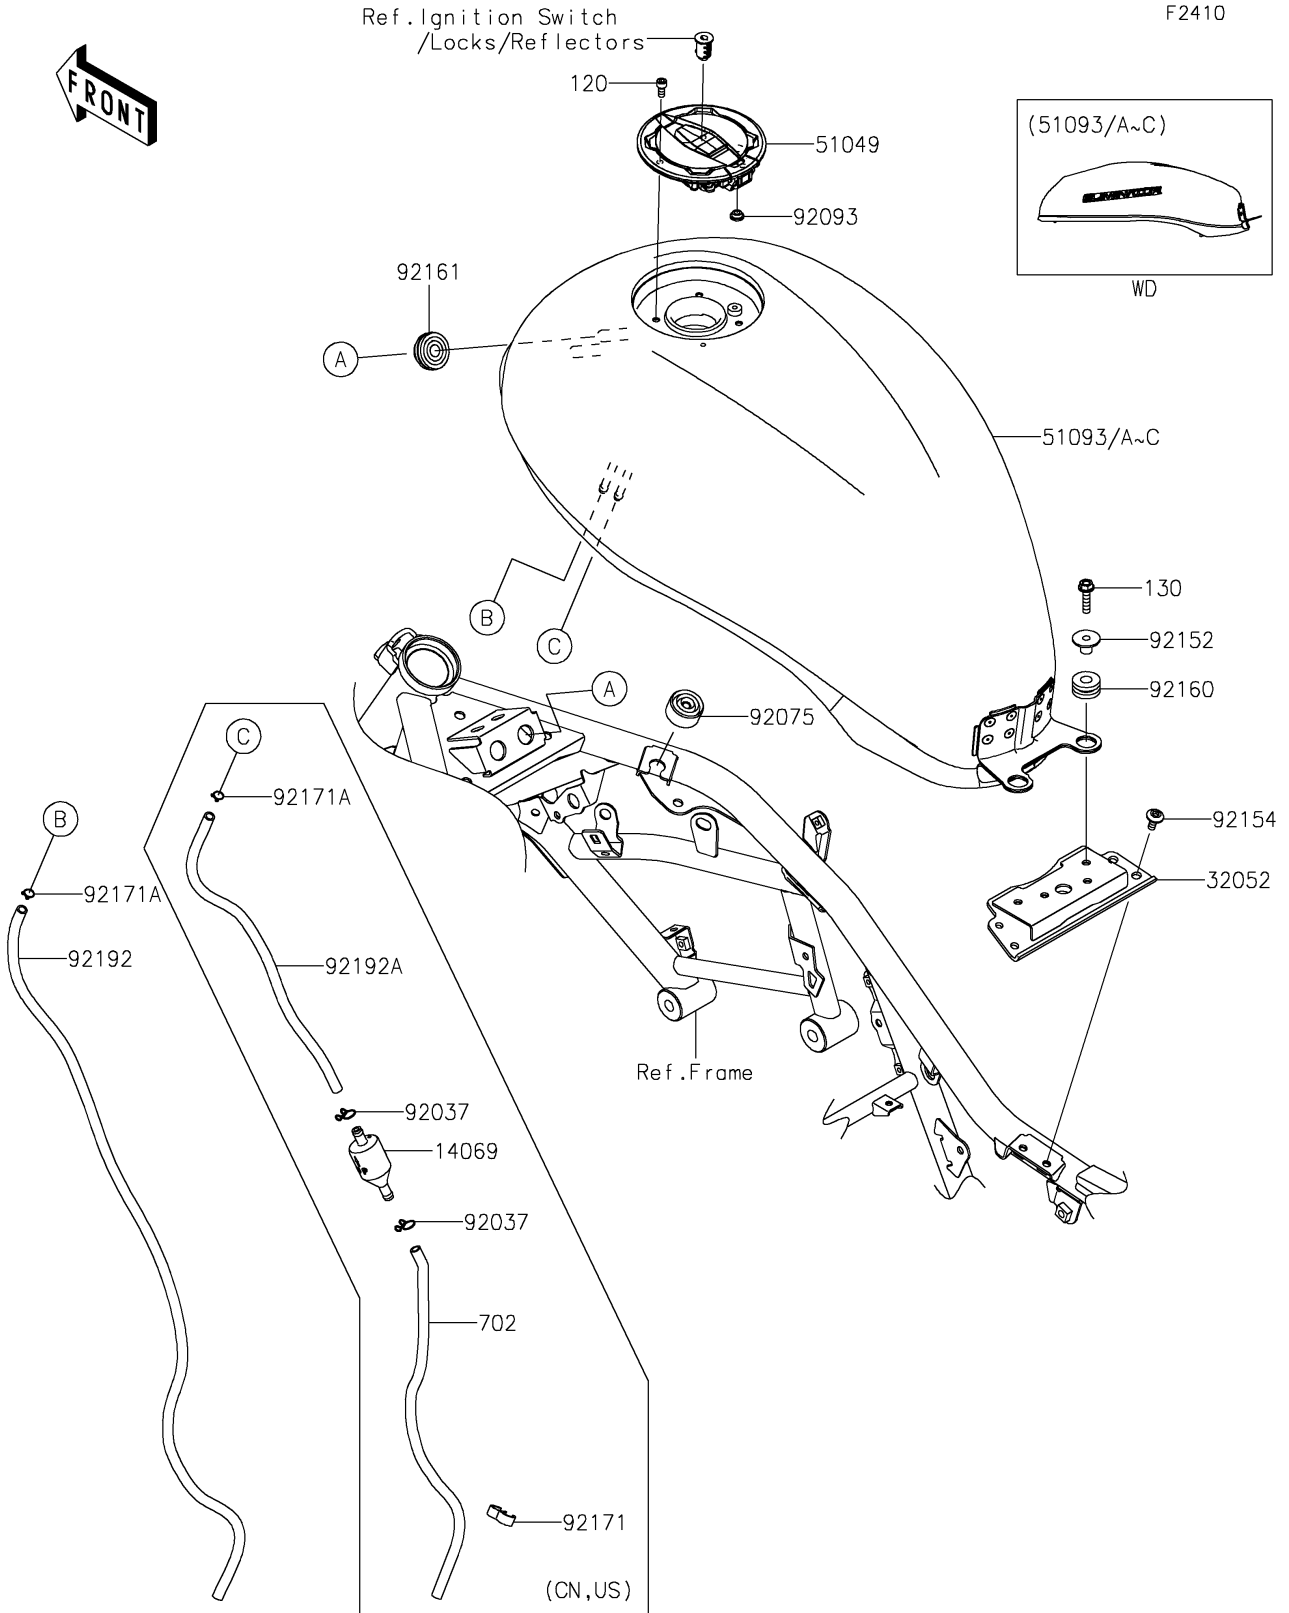

# 2025 Eliminator PARTS DIAGRAM

Fuel Tank

## 2025 Eliminator PARTS LIST

### Fuel Tank

ITEM NAME	PART NUMBER	QUANTITY
BRACKET-TANK (Ref # 32052)	32052-0854	1
CAP-TANK,FUEL (Ref # 51049)	51049-0756	1
TANK-COMP-FUEL,M.F.S.BLACK (Ref # 51093)	51093-5119-739	1
TANK-COMP-FUEL,P.S.KHAKI (Ref # 51093C)	51093-5364-63F	1
DAMPER (Ref # 92075)	92075-015	2
SEAL,FUEL TANK CAP (Ref # 92093)	92093-1030	1
COLLAR,6.5X10X13.6 (Ref # 92152)	92152-2204	2
BOLT,SOCKET,6X14 (Ref # 92154)	92154-0932	4
DAMPER (Ref # 92160)	92160-1162	2
DAMPER,10X32X8 (Ref # 92161)	92161-1791	2
CLAMP,8X0.7 (Ref # 92171A)	92171-1973	1
TUBE,DRAIN (Ref # 92192)	92192-2612	1
BOLT-SOCKET,5X12 (Ref # 120)	120CA0512	4
BOLT-FLANGED,6X25 (Ref # 130)	130CC0625	2
BREATHER,FUEL TANK (Ref # 14069)	14069-1004	1
CLAMP,TUBE (Ref # 92037)	92037-147	2
CLAMP (Ref # 92171)	92171-1184	1
CLAMP,8X0.7 (Ref # 92171A)	92171-1973	2
TUBE,6X9X320 (Ref # 92192A)	92192-2661	1
TUBE-RUBBER,6X9X360 (Ref # 702)	702A06360	1