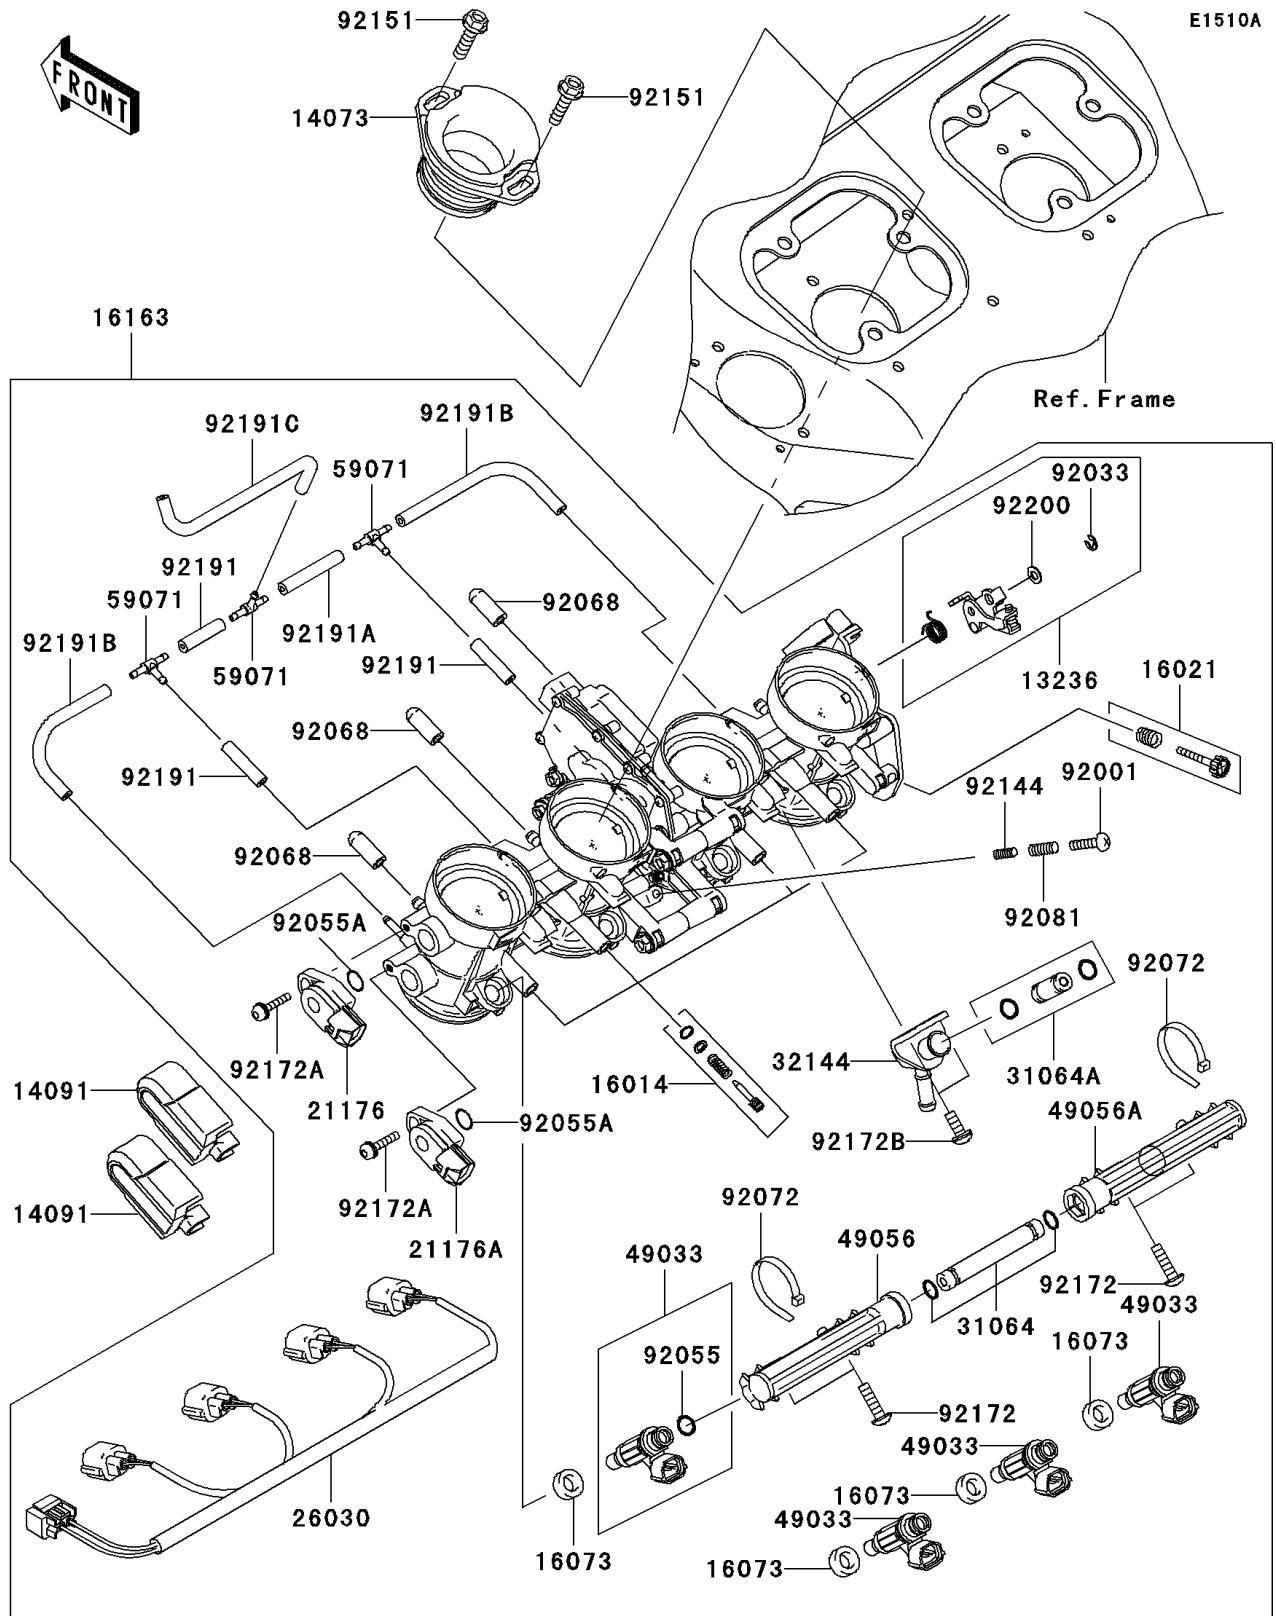

# 2004 Ninja® ZX™-12R PARTS DIAGRAM

Throttle(B3/B4)

## 2004 Ninja® ZX™-12R PARTS LIST

Throttle(B3/B4)

ITEM NAME	PART NUMBER	QUANTITY
LEVER-COMP (Ref # 13236)	13236-0065	1
DUCT,FUNNEL (Ref # 14073)	14073-0042	4
COVER (Ref # 14091)	14091-0286	2
SCREW-PILOT AIR (Ref # 16014)	16014-0002	4
SCREW-THROTTLE STOP (Ref # 16021)	16021-0009	1
INSULATOR (Ref # 16073)	16073-3707	4
THROTTLE-ASSY (Ref # 16163)	16163-0043	1
SENSOR,TPS (Ref # 21176)	21176-0002	1
SENSOR,TPS (Ref # 21176A)	21176-0003	1
HARNESS (Ref # 26030)	26030-1672	1
PIPE-COMP,FUEL (Ref # 31064)	31064-0019	1
PIPE-COMP,FUEL (Ref # 31064A)	31064-0020	1
PIPE-ASSY,FUEL (Ref # 32144)	32144-0003	1
NOZZLE-INJECTION (Ref # 49033)	49033-0003	4
PIPE-INJECTION (Ref # 49056)	49056-0007	1
PIPE-INJECTION (Ref # 49056A)	49056-0008	1
JOINT,3WAY,T (Ref # 59071)	59071-3752	3
BOLT,THROTTLE ADJUST (Ref # 92001)	92001-1998	1
RING-SNAP,FAST IDLE (Ref # 92033)	92033-0004	1
RING-O,INJECTION NOZZLE (Ref # 92055)	92055-1622	4
RING-O (Ref # 92055A)	92055-1671	2
PLUG,12X25 (Ref # 92068)	92068-006	3
BAND,SUB-HARNESS (Ref # 92072)	92072-0012	2
SPRING,THROTTLE ADJUST UPP (Ref # 92081)	92081-1620	1
SPRING,THROTTLE ADJUST LWR (Ref # 92144)	92144-1451	1
BOLT,6X22 (Ref # 92151)	92151-1236	8
SCREW,PIPE INJECTION (Ref # 92172)	92172-0064	4
SCREW (Ref # 92172A)	92172-0080	2
SCREW (Ref # 92172B)	92172-0169	2

## 2004 Ninja® ZX™ -12R PARTS LIST

Throttle(B3/B4)

ITEM NAME	PART NUMBER	QUANTITY
TUBE,3X7X30 (Ref # 92191)	92191-0025	3
TUBE,3X7X45 (Ref # 92191A)	92191-0150	1
TUBE,3X7X110 (Ref # 92191B)	92191-0151	2
TUBE,3X7X160.5 (Ref # 92191C)	92191-0152	1
WASHER,FAST IDLE (Ref # 92200)	92200-0033	1